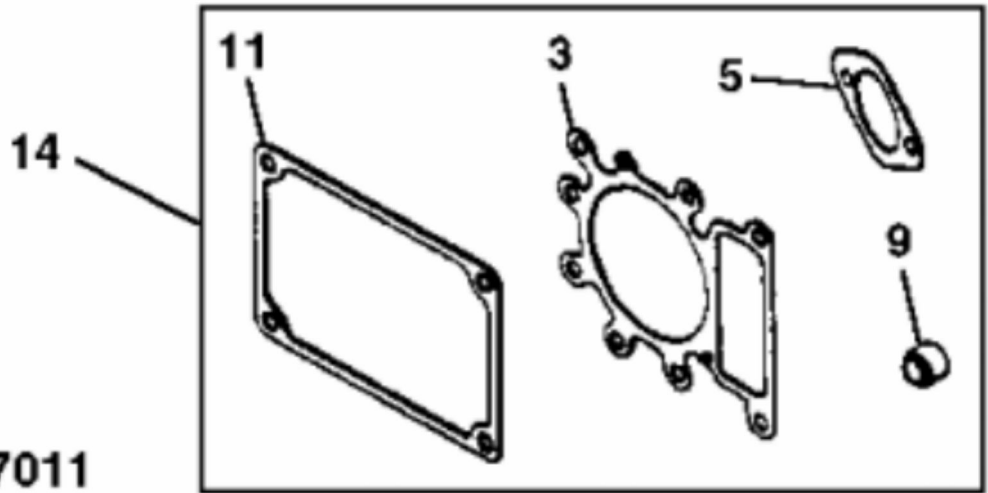

Thank you so much for reading

KEY	PART NO.	PART NAME	QTY	REMARKS
1	MIA11468	CYLINDER HEAD	1	SUB FOR MIA11079
2	LG691843	CAP	2	Valve
3	LG691279	SPRING	2	Valve
4	LG499586	RETAINER	2	Keeper, Valve
5	MIA11214	EXHAUST VALVE	1	SUB FOR MIA10688; Exhaust
6	LG690968	SEAL	1	Valve
7	MIA10689	INTAKE VALVE	1	
8	LG272475S	GASKET	1	USE WITH MIA10487; Rocker Cover
9	MIU11490	ENGINE CYLINDER HEAD GASKET	1	USE WITH MIA10487; SUB FOR M150400
10	LG692138	O-RING	2	
11	LG690822	GUIDE	1	Push Rod
12	LG691095	STUD	2	Rocker Arm
13	LG691751	ROCKER ARM	2	
14	LG691986	ADJUSTER	2	Valve
15	M144311	GASKET	2	Intake
16	LG690564	TAPPET	2	Valve
17	LG692003	PUSH ROD	1	Intake
17	LG692011	PUSH ROD	1	Exhaust
18	MIU12708	COVER	1	INCLUDES LG272475S; SUB FOR MIU11055; Rocker Arm
19	LG691108	SCREW	4	
19	37H74	SCREW	4	USE WITH MIA11631
20	LG690360	BOLT	8	
20	MIU14366	SCREW	8	USE WITH MIA12858; SUB FOR MIU11632
21	MIU12707	GASKET	1	USE WITH MIA12858; Cylinder Head
22	MIU11713	SHIELD	1	USE WITH MIA10487; Cylinder
23	LG692236	GASKET	1	USE WITH MIA10487; Exhaust
24	MIA12715	MANIFOLD	1	Intake
25	MIU13916	STUD	1	Carburetor Mounting