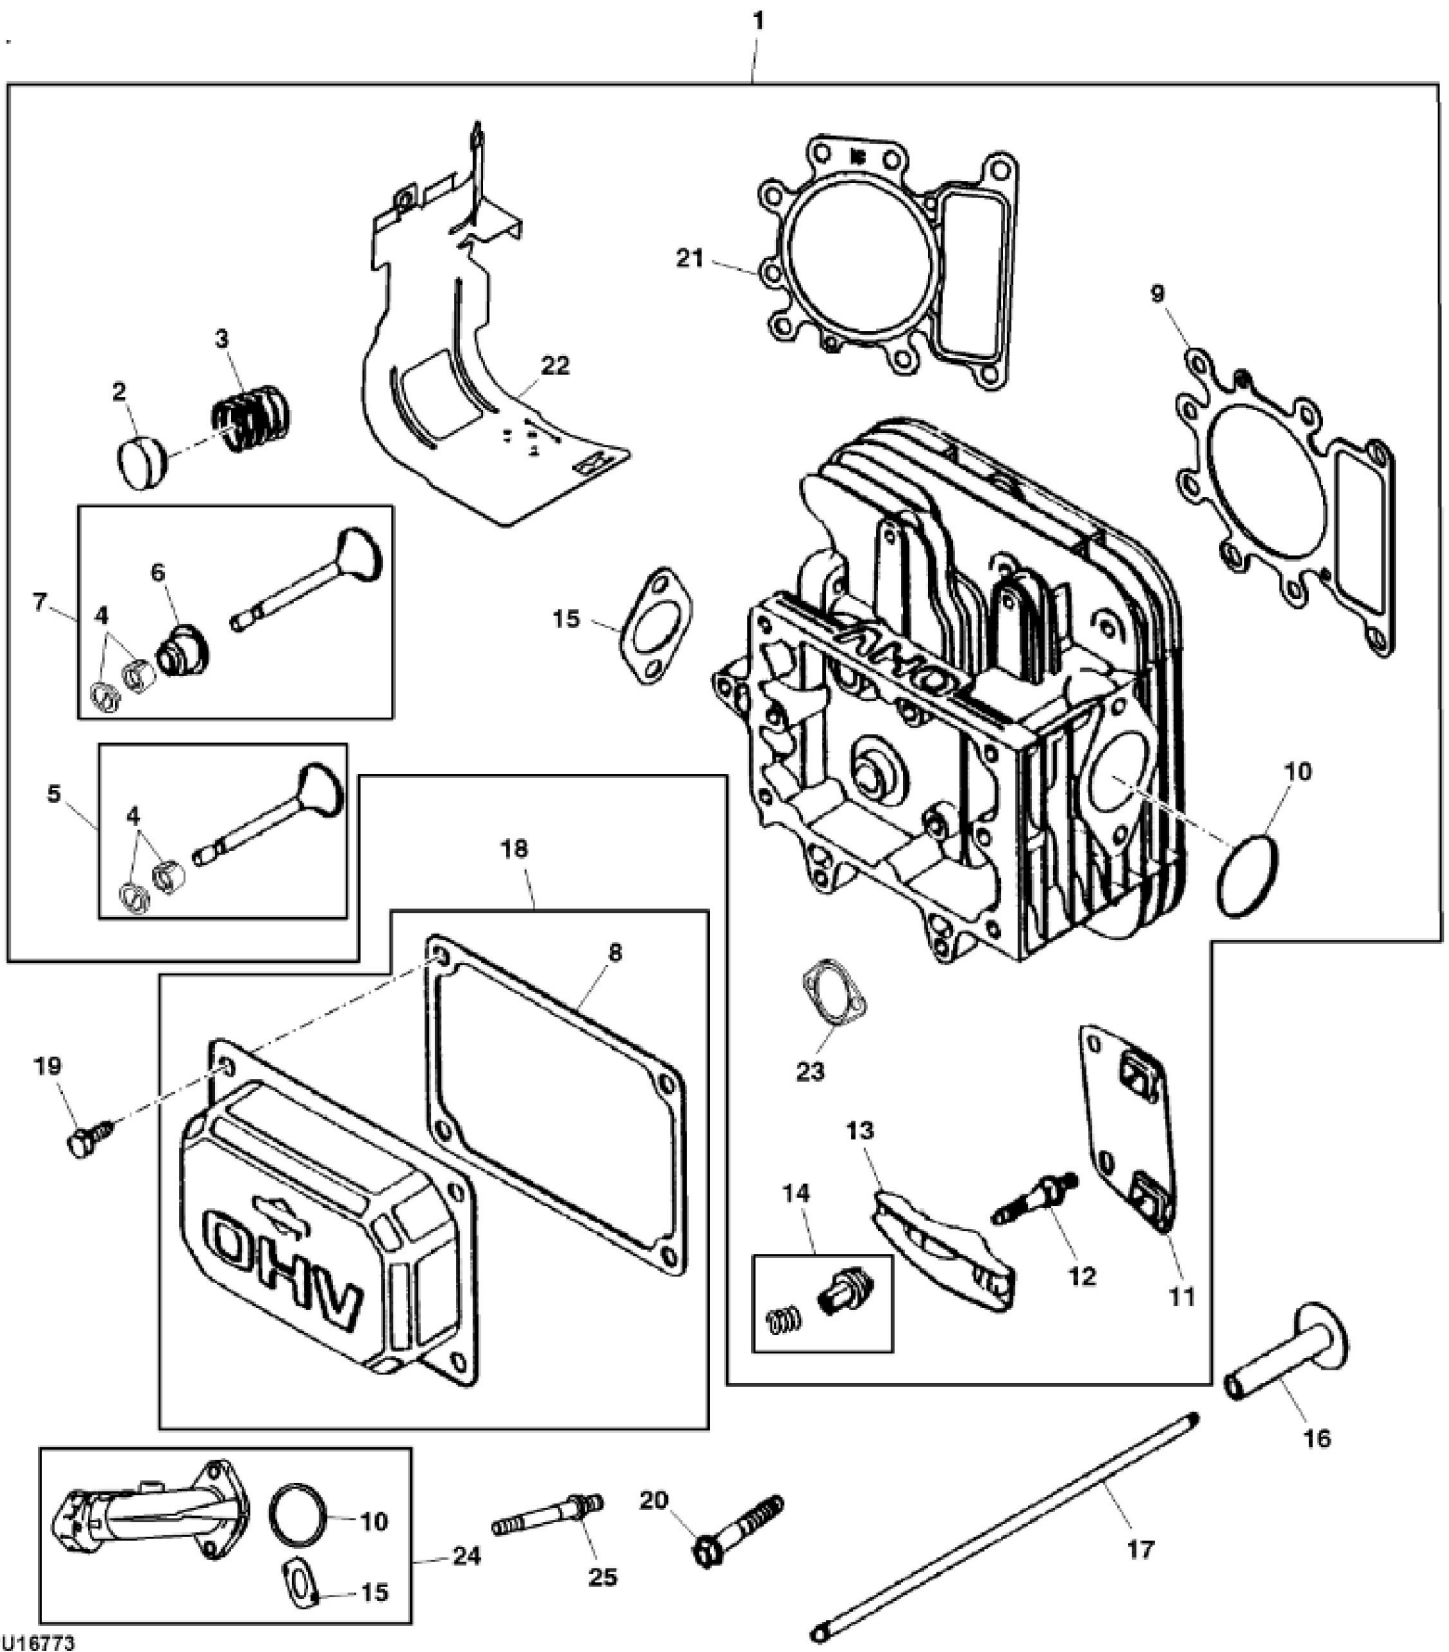

KEY	PART NO.	PART NAME	QTY	REMARKS
1	AM135145	DIPSTICK	1	
2	LG691031	O-RING	1	
3	LG691032	SEAL	1	
4	M152554	DIPSTICK TUBE	1	
5	AM135144	DIPSTICK TUBE	1	
6	MIU11051	SCREW	2	
7	MIA11126	CONNECTING ROD	1	SUB FOR MIA10693
7	MIA10694	CONNECTING ROD	1	.50 mm (.020") OS, NLA
8	MIU11437	PLUG	1	SUB FOR M147515
9	MIU11436	LINK	2	SUB FOR M152555
10	M152556	PIN	2	
11	MIA10989	COUNTERWEIGHT	1	SUB FOR AM132354
12	MIA11377	CAMSHAFT	1	SUB FOR MIA10695
13	LG690564	TAPPET	2	
14	LG691968	OIL SLINGER	1	
15	M147512	GEAR	1	Timing
16	LG691639	SHAFT KEY	1	
17	MIA10982	CRANKSHAFT	1	MARKED 31P877-0110-E1; SUB FOR AM135142
17	MIA12499	CRANKSHAFT	1	MARKED 31R977-0034-G1
18	LG222698S	SHAFT KEY	1	MARKED 31P877-0110-E1; Flywheel
18	MIU13972	KEY	1	MARKED 31R977-0034-G1; Flywheel
19	M152553	LOCK	2	
20	MIA10691	PISTON RING KIT	1	USE WITH MIA11421
20	MIU11639	PISTON RING KIT	1	.50 mm (.020") OS, USE WITH MIA11430; SUB FOR MIA10692
21	MIA11421	PISTON	1	SUB FOR MIA10690
21	MIA11430	PISTON	1	(.020") OS, USE WITH MIA11631
22	AM132347	PISTON PIN	1	
22	MIA11423	PISTON PIN	1	STD; USE WITH MIA11631
23	MIA11172	OIL PUMP	1	SUB FOR LG499054
24	LG499613	COVER	1	
25	LG690589	SEAL	1	
26	MIU11119	SCREW	3	
27	M148242	SHAFT	1	NLA; SUB MIA11172

PU16773