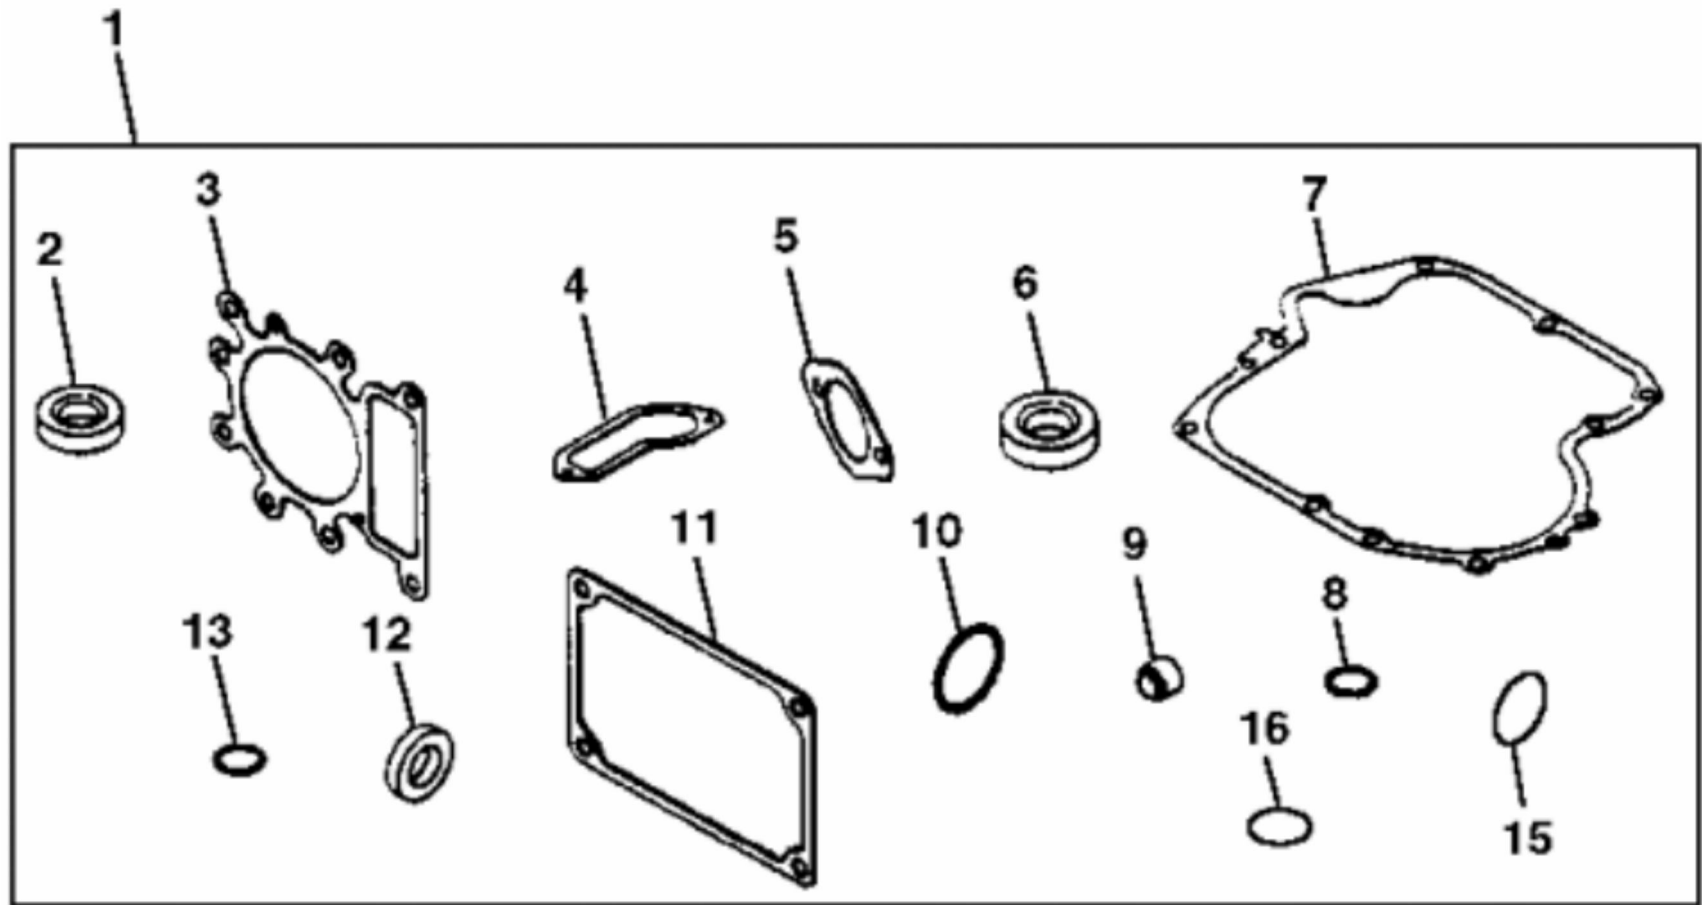

Thank you so much for reading

KEY	PART NO.	PART NAME	QTY	REMARKS
1	MIA11468	CYLINDER HEAD	1	SUB FOR MIA11079
2	LG691843	CAP	2	Valve
3	LG691279	SPRING	2	Valve
4	LG499586	RETAINER	2	Keeper, Valve
5	MIA11214	EXHAUST VALVE	1	SUB FOR MIA10688; Exhaust
6	LG690968	SEAL	1	Valve
7	MIA10689	INTAKE VALVE	1	
8	LG272475S	GASKET	1	USE WITH MIA10487; Rocker Cover
9	MIU11490	ENGINE CYLINDER HEAD GASKET	1	USE WITH MIA10487; SUB FOR M150400
10	LG692138	O-RING	2	
11	LG690822	GUIDE	1	Push Rod
12	LG691095	STUD	2	Rocker Arm
13	LG691751	ROCKER ARM	2	
14	LG691986	ADJUSTER	2	Valve
15	M144311	GASKET	2	Intake
16	LG690564	TAPPET	2	Valve
17	LG692003	PUSH ROD	1	Intake
17	LG692011	PUSH ROD	1	Exhaust
18	MIU12708	COVER	1	INCLUDES LG272475S; SUB FOR MIU11055; Rocker Arm
19	LG691108	SCREW	4	
19	37H74	SCREW	4	USE WITH MIA11631
20	LG690360	BOLT	8	
20	MIU14366	SCREW	8	USE WITH MIA12858; SUB FOR MIU11632
21	MIU12707	GASKET	1	USE WITH MIA12858; Cylinder Head
22	MIU11713	SHIELD	1	USE WITH MIA10487; Cylinder
23	LG692236	GASKET	1	USE WITH MIA10487; Exhaust
24	MIA12715	MANIFOLD	1	Intake
25	MIU13916	STUD	1	Carburetor Mounting