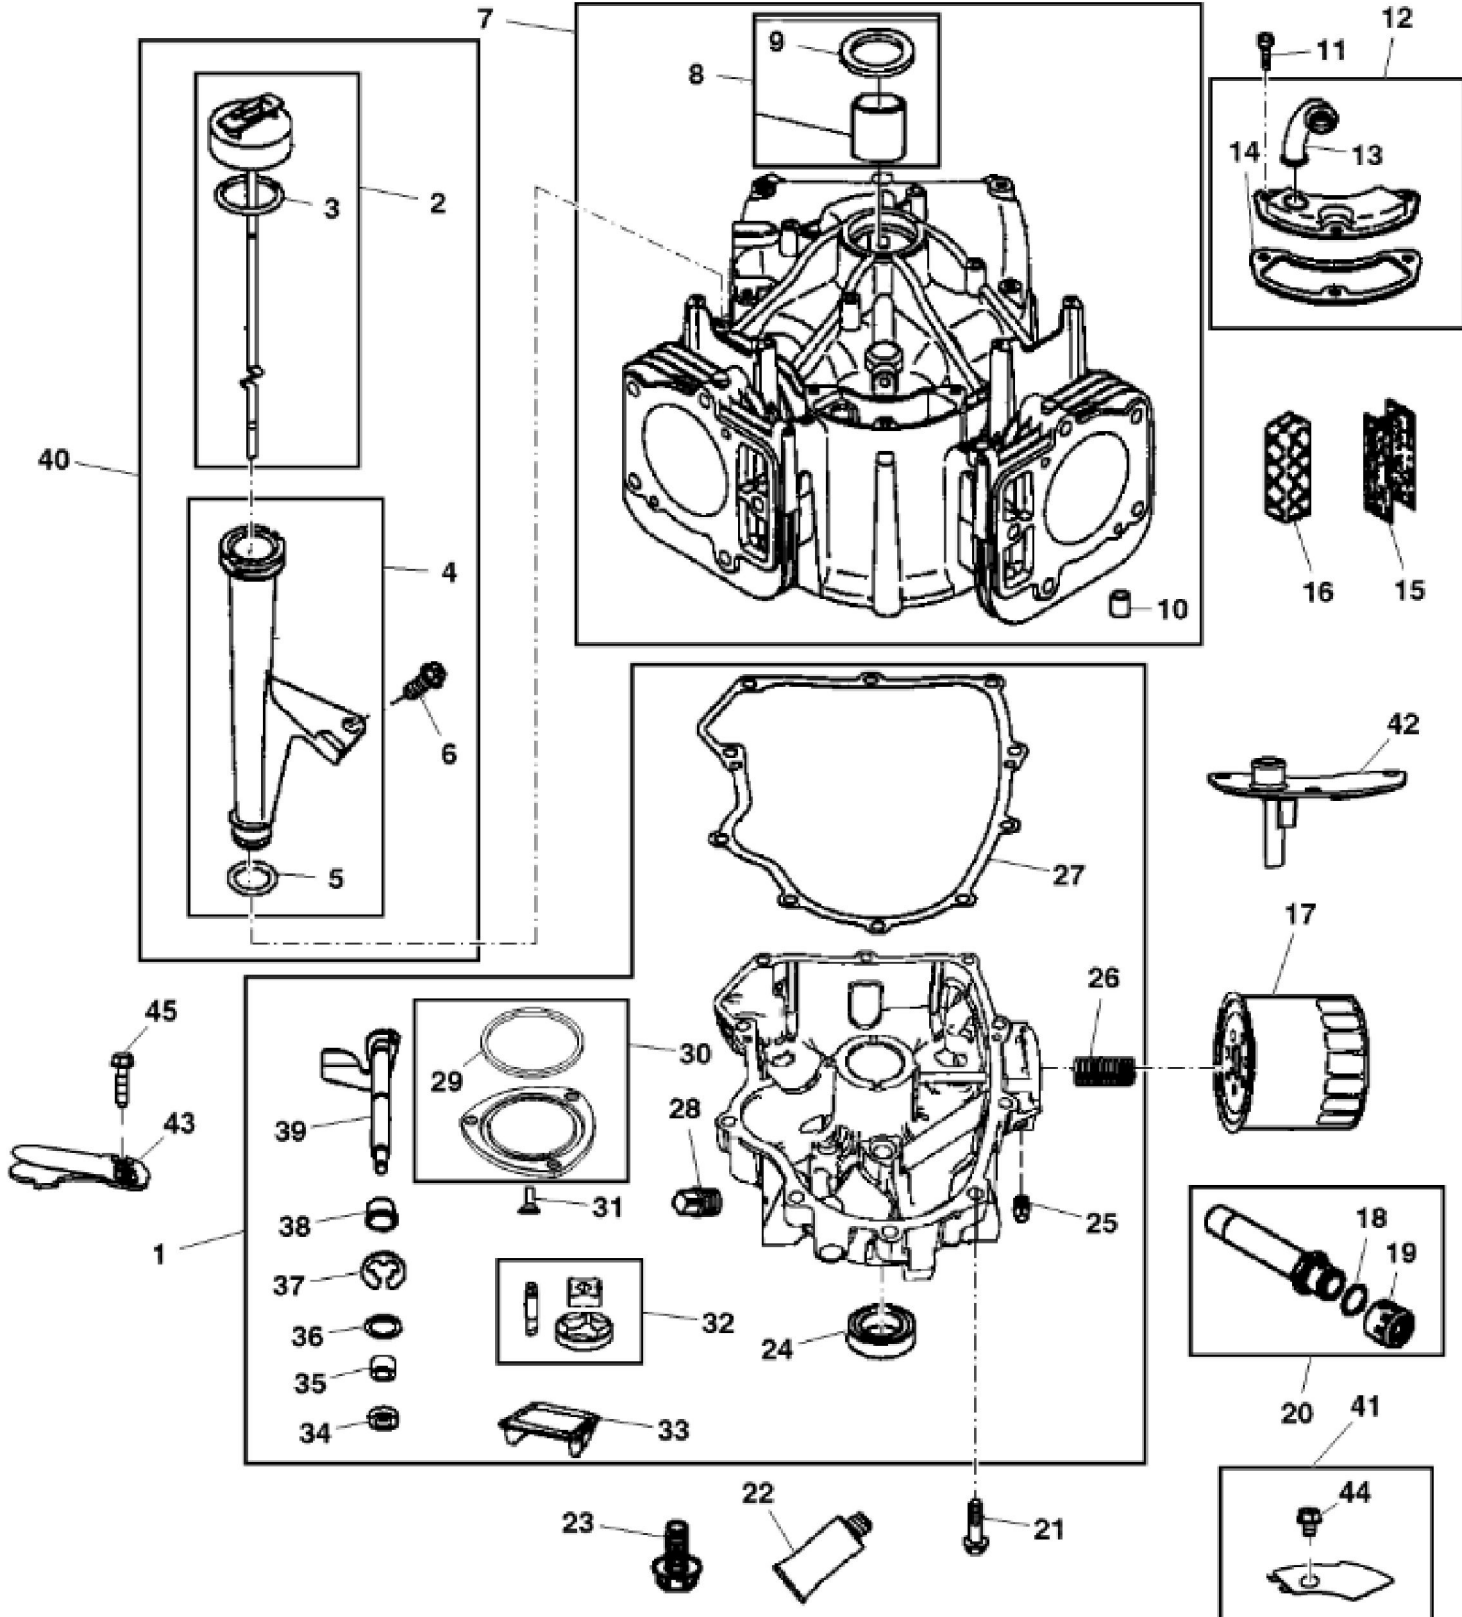

PU08213

KEY	PART NO.	PART NAME	QTY	Serial No.	REMARKS	
1	MIA12240	GASOLINE ENGINE	1		MARKED 405577-0118-B1; ORDER MIA12854	
1	MIA12450	GASOLINE ENGINE	1		MARKED 405577-5131-B2; ORDER MIA12854	
1	MIA12616	GASOLINE ENGINE	1		MARKED 40R677-0002-B1; ORDER MIA12854	
1	MIA12854	GASOLINE ENGINE	1	____-700000	MARKED 40R677-0009-B1	
1	MIA13104	GASOLINE ENGINE	1	700001-800000	MARKED 40R677-0013-B1; ORDER AUC10155	
1	AUC10155	GASOLINE ENGINE	1	800001-____	MARKED 40R677-0015-B1	

KEY	PART NO.	PART NAME	QTY	REMARKS
1	MIA11584	RESERVOIR	1	Sump, Engine
2	LG691036	DIPSTICK	1	
3	LG691031	O-RING	1	
4	LG691037	OIL TUBE	1	
5	LG691032	O-RING	1	
6	M153266	SCREW	1	
7	MIA11345	CYLINDER BLOCK	1	ORDER MIA12493
7	MIA12493	CYLINDER BLOCK	1	ORDER MIA13087
7	MIA13087	CYLINDER BLOCK	1	ALSO ORDER MIA13077, MIU14443, MIU14444, MIU14445, MIU14464 AND MIU14448
8	MIA11778	SEAL KIT	1	
9	LG391086S	SEAL	1	
10	LG690959	DOWEL PIN	6	
11	LG691108	SCREW	3	
12	MIA10872	BREATHER	1	
13	MIU14443	TUBE	1	SUB FOR MIU11280
14	LG690937	GASKET	1	
15	LG690957	RETAINER	1	
16	MIU11502	BREATHER	1	
17	AM125424	OIL FILTER	1	
18	T77932	O-RING	1	
19	M144897	CAP	1	
20	AM131611	KIT	1	Oil Drain
21	M142896	SCREW	10	
22	PM37469	LIQUID GASKET	1	Interchangeable With Breather Gasket
23	GC00331	SCREW	4	NLA; ORDER GX24210; Engine Mounting
23	GX24210	SCREW	4	
24	MIU11958	SEAL	1	Oil
25	15H638	PIPE PLUG	1	1/8"
26	LG690954	THREADED NIPPLE	1	
27	MIU14436	GASKET	1	SUB FOR M150226 AND MIU13979
28	15H623	PIPE PLUG	1	3/8"
29	MIU12153	SEAL	1	
30	MIA11464	COVER	1	

**Thank you so much for reading**

KEY	PART NO.	PART NAME	QTY	REMARKS	
31	MIU12142	SCREW	3		
32	MIU12143	OIL PUMP	1		
33	MIU12140	SCREEN	1		
34	MIU11284	SEAL	1	Governor Shaft	
35	MIU12503	BUSHING	1		
36	M142280	WASHER	1		
37	M142286	RETAINER	2		
38	M142282	BUSHING	2		
39	LG691045	CRANK	1	Governor	
40	UC11104	DIPSTICK	1	SUB FOR LG499602	
41	MIA13077	PLATE	1		
42	MIU14444	COVER	1	Breather	
43	MIU14445	VALVE	1	Breather	
44	MIU14464	SCREW	1		
45	MIU14448	SCREW	1		