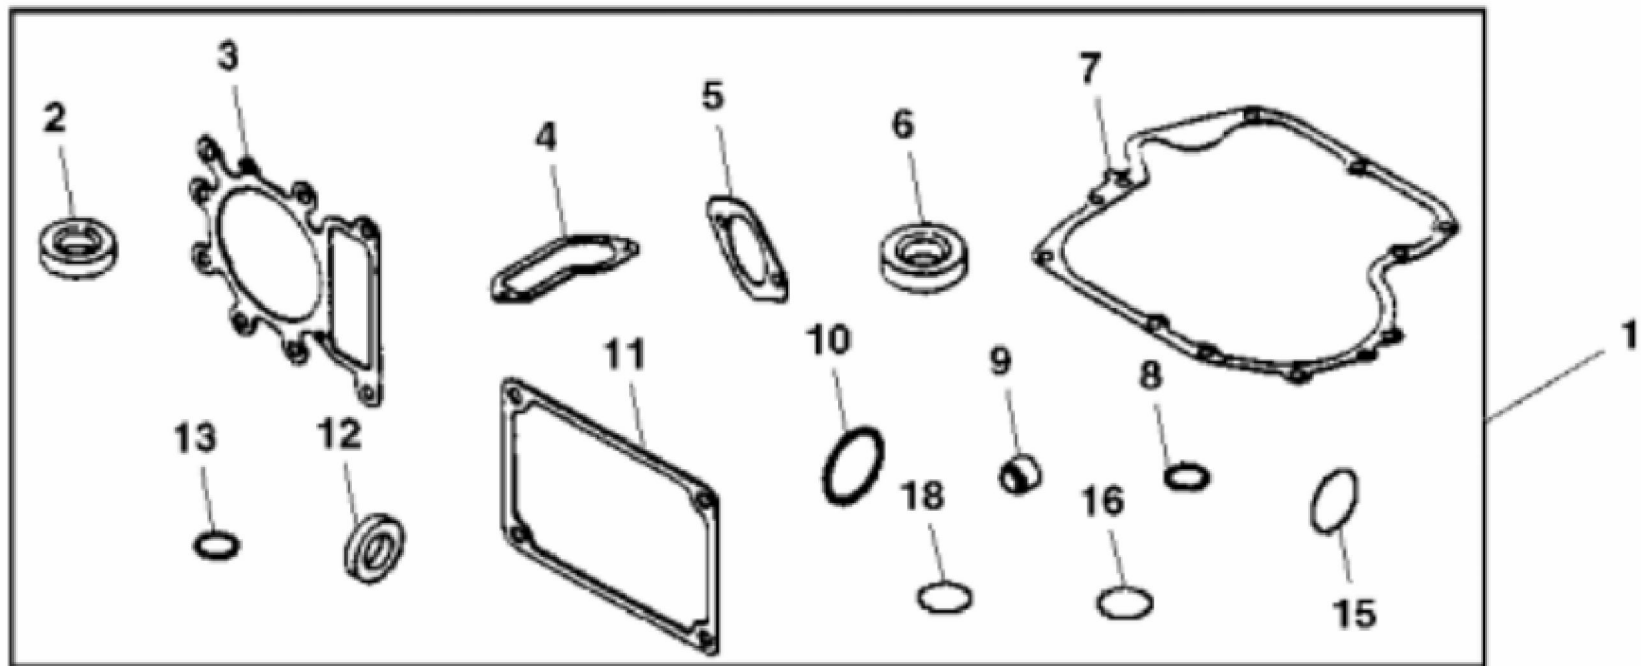

**Thank you so much for reading**

KEY	PART NO.	PART NAME	QTY	REMARKS
1	MIA11468	CYLINDER HEAD	1	(SUB FOR AM132971 OR MIA11079)
2	LG691843	CAP	2	
3	LG691279	SPRING	2	
4	LG499586	RETAINER	1	
5	MIA11214	EXHAUST VALVE	1	(SUB FOR AM134724 OR MIA10688)
6	LG690968	SEAL	1	
7	MIA10689	INTAKE VALVE	1	(SUB FOR M149939)
8	LG272475S	GASKET	1	
9	MIU11490	ENGINE CYLINDER HEAD GASKET	1	(SUB FOR M150400)
10	LG692138	O-RING	1	
11	LG690822	GUIDE	1	PUSH ROD
12	LG691095	STUD	2	
13	LG691751	ROCKER ARM	2	
14	LG691986	ADJUSTER	2	
15	M144311	GASKET	1	INTAKE
16	LG690564	TAPPET	2	
17	LG692003	PUSH ROD	1	INTAKE
17	LG692011	PUSH ROD	1	EXHAUST
18	MIU12708	COVER	1	(ROCKER ARM) (INCLUDES LG272475S) (SUB FOR MIU11055)
19	LG691108	SCREW	4	
19	37H74	SCREW	4	(USE WITH MIA11630)
20	LG690360	BOLT	8	
20	MIU14366	SCREW	8	USE WITH MIA11630; SUB FOR MIU11632
21	M152565	GUARD	1	FLYWHEEL, (USE WITH MIA11079)
22	MIU11713	SHIELD	1	CYLINDER
23	LG692236	GASKET	1	EXHAUST