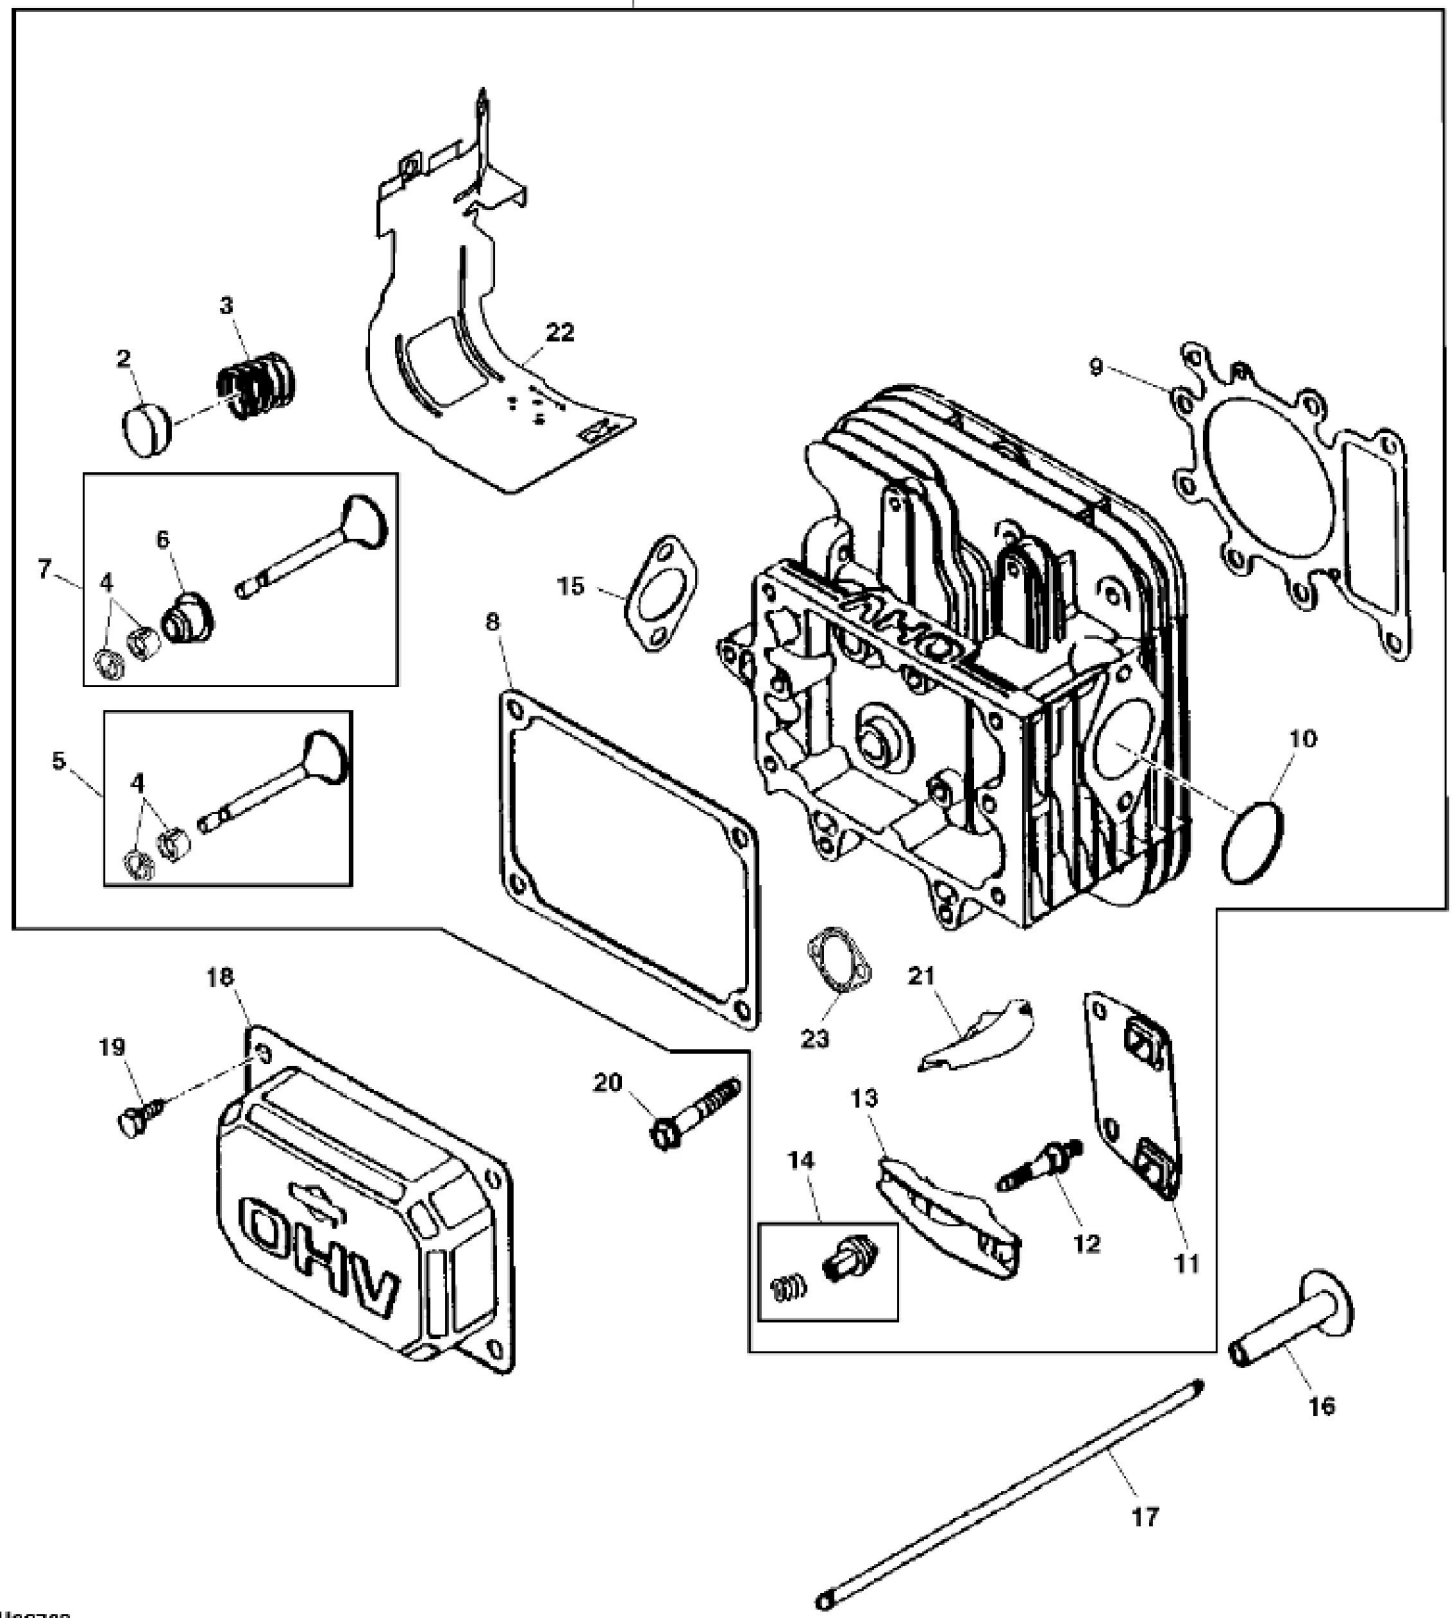

KEY	PART NO.	PART NAME	QTY	REMARKS
1	AM135145	DIPSTICK	1	
2	LG691031	O-RING	1	
3	LG691032	SEAL	1	
4	M152554	DIPSTICK TUBE	1	
5	AM135144	DIPSTICK TUBE	1	
6	MIU11051	SCREW	2	
7	MIA10624	CONNECTING ROD	1	
7	MIA11424	CONNECTING ROD	1	STD, (USE WITH MIA11630)
8	MIU11437	PLUG	1	SUB FOR M147515
9	MIU11436	LINK	2	(SUB FOR M152555)
10	M152556	PIN	1	
11	MIA10989	COUNTERWEIGHT	1	(SUB FOR AM132354)
12	AM135141	CAMSHAFT	1	(SUB FOR M150105 OR AM132350) (INCLUDES M148242)
12	MIA11377	CAMSHAFT	1	(USE WITH MIA11630)
13	LG690564	TAPPET	2	
14	M148242	SHAFT	1	(NLA) OIL PUMP, (SUB MIA11172)
15	M147512	GEAR	1	TIMING
16	LG691639	SHAFT KEY	1	
17	MIA11844	CRANKSHAFT	1	(SUB FOR AM132351)
18	LG222698S	SHAFT KEY	1	FLYWHEEL
19	M152553	LOCK	2	
20	AM135126	PISTON RING KIT	1	STD
20	MIA10691	PISTON RING KIT	1	STD, (USE WITH MIA11421)
20	MIU11639	PISTON RING KIT	1	(.020") OS, (USE WITH MIA11430)
21	AM135124	PISTON	1	STD
21	MIA11421	PISTON	1	STD, (USE WITH MIA11630)
21	MIA11430	PISTON	1	(.020") OS, (USE WITH MIA11630)
22	AM132347	PISTON PIN	1	
22	MIA11423	PISTON PIN	1	STD, (USE WITH MIA11630)

1