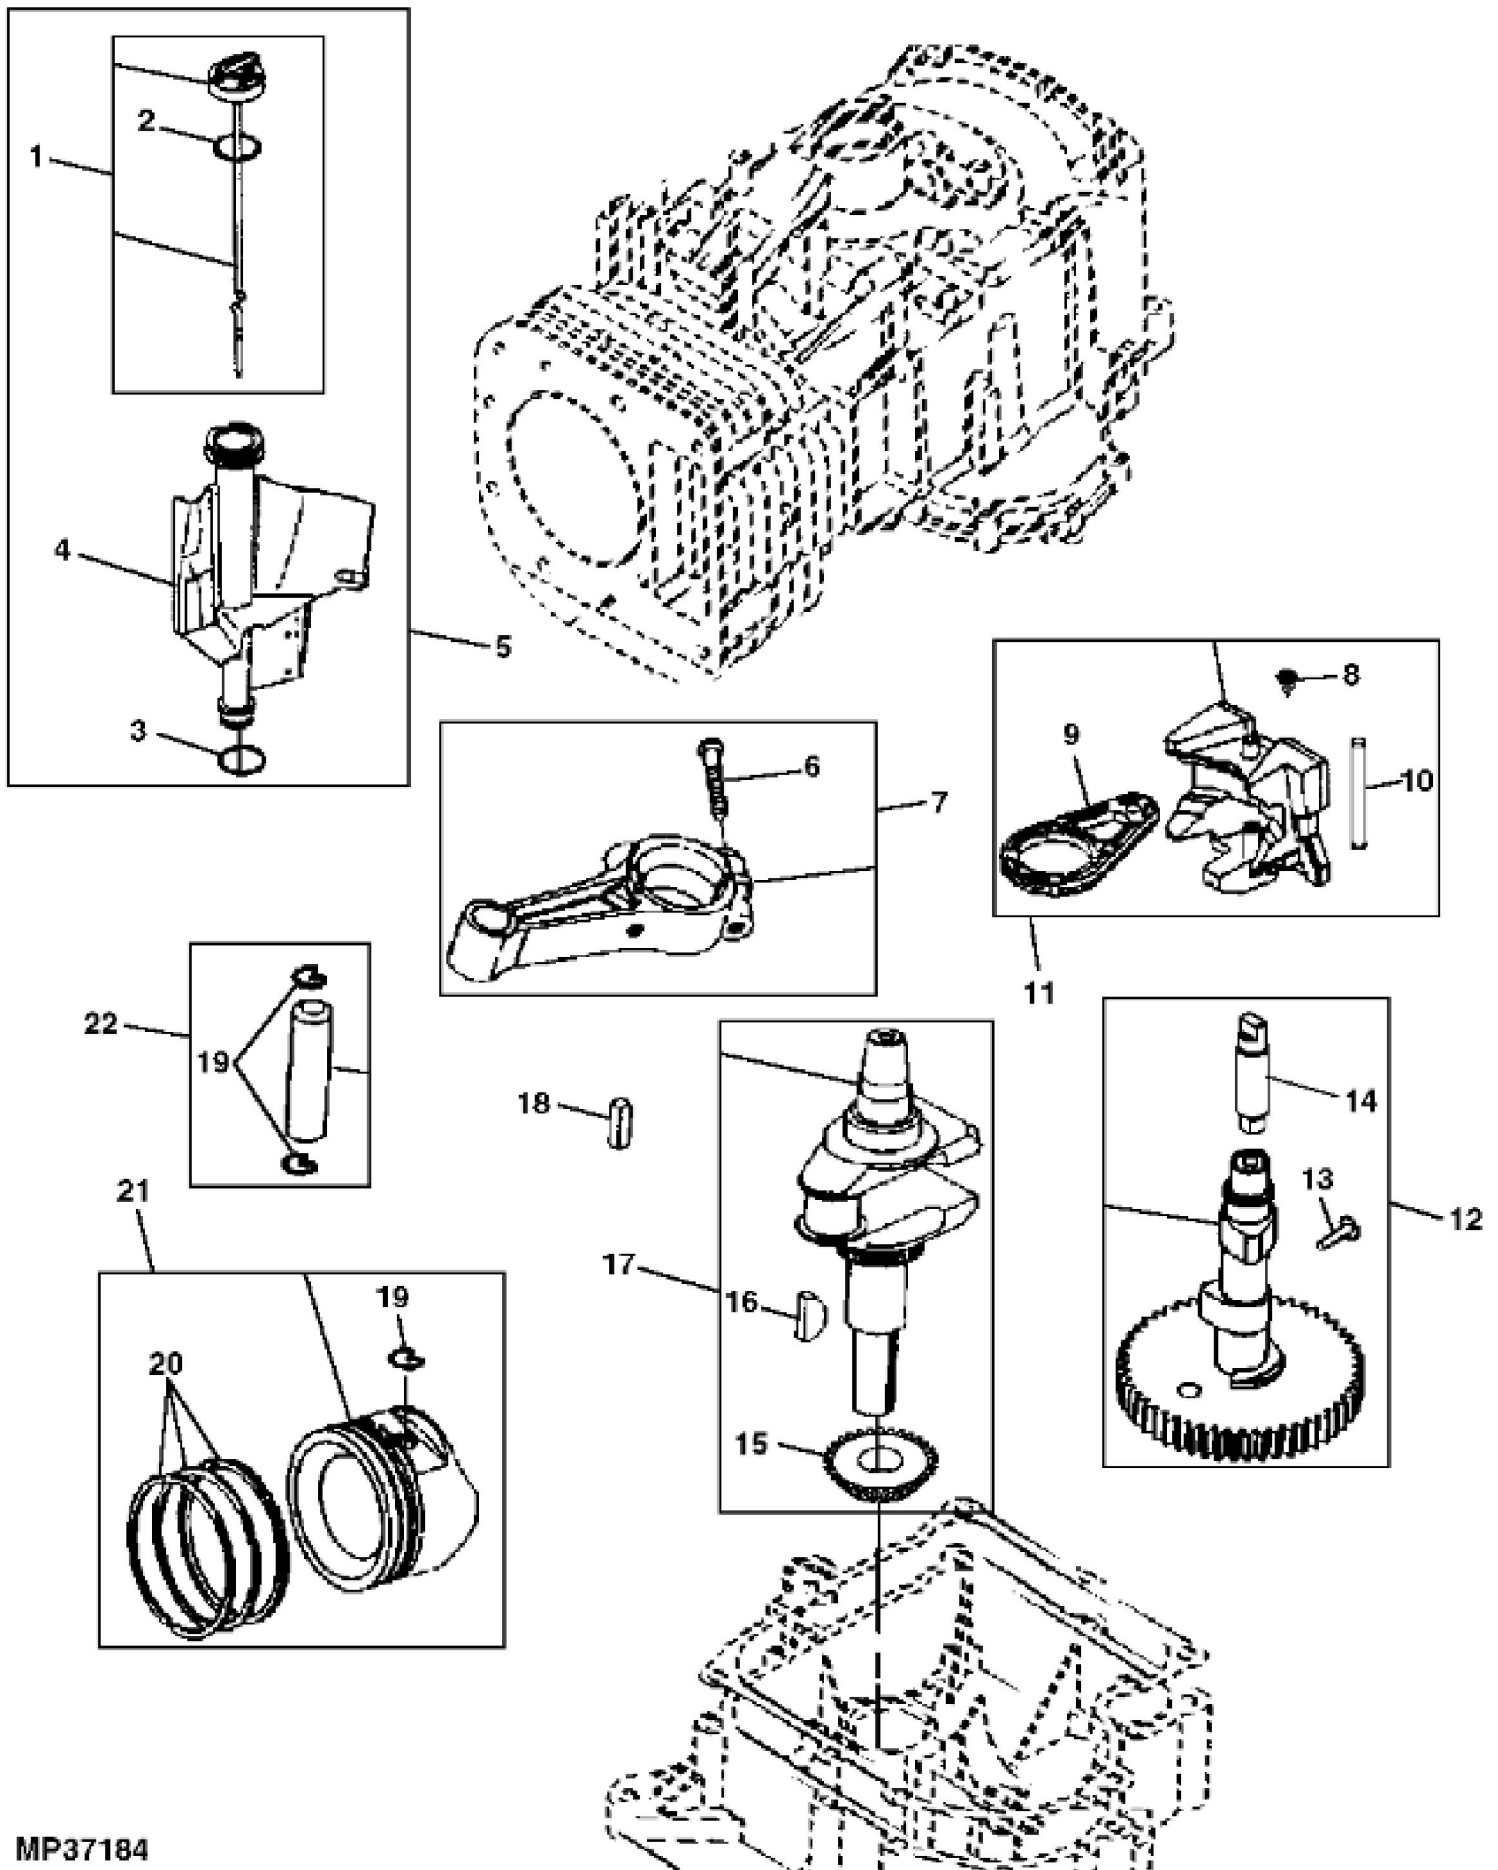

KEY	PART NO.	PART NAME	QTY	REMARKS
29	GX24210	SCREW	4	
30	LG692125	CAP SCREW	10	
31	15H623	PIPE PLUG	1	3/8", (SUB FOR LG690946)
32	MIU11635	PLUG	1	(A)
33	MIA13017	SCREEN KIT	1	(A) SUB FOR MIU11634 AND MIA11525
34	MIU11638	SCREW	2	(A)
35	MIU12139	FAN	1	(A)
36	PM37469	LIQUID GASKET	1	TUBE
37	MIU13972	KEY	1	
..	MIA11630	GASOLINE ENGINE	1	(MARKED 31P707-0149-B1) (SUB FOR MIA10357) (SUB MIA11888)
..	MIA11519	FLYWHEEL KIT	1	(INCLUDES PARTS MARKED (A))

KEY	PART NO.	PART NAME	QTY	REMARKS
1	AM135145	DIPSTICK	1	
2	LG691031	O-RING	1	
3	LG691032	SEAL	1	
4	M152554	DIPSTICK TUBE	1	
5	AM135144	DIPSTICK TUBE	1	
6	MIU11051	SCREW	2	
7	MIA10624	CONNECTING ROD	1	
7	MIA11424	CONNECTING ROD	1	STD, (USE WITH MIA11630)
8	MIU11437	PLUG	1	SUB FOR M147515
9	MIU11436	LINK	2	(SUB FOR M152555)
10	M152556	PIN	1	
11	MIA10989	COUNTERWEIGHT	1	(SUB FOR AM132354)
12	AM135141	CAMSHAFT	1	(SUB FOR M150105 OR AM132350) (INCLUDES M148242)
12	MIA11377	CAMSHAFT	1	(USE WITH MIA11630)
13	LG690564	TAPPET	2	
14	M148242	SHAFT	1	(NLA) OIL PUMP, (SUB MIA11172)
15	M147512	GEAR	1	TIMING
16	LG691639	SHAFT KEY	1	
17	MIA11844	CRANKSHAFT	1	(SUB FOR AM132351)
18	LG222698S	SHAFT KEY	1	FLYWHEEL
19	M152553	LOCK	2	
20	AM135126	PISTON RING KIT	1	STD
20	MIA10691	PISTON RING KIT	1	STD, (USE WITH MIA11421)
20	MIU11639	PISTON RING KIT	1	(.020") OS, (USE WITH MIA11430)
21	AM135124	PISTON	1	STD
21	MIA11421	PISTON	1	STD, (USE WITH MIA11630)
21	MIA11430	PISTON	1	(.020") OS, (USE WITH MIA11630)
22	AM132347	PISTON PIN	1	
22	MIA11423	PISTON PIN	1	STD, (USE WITH MIA11630)