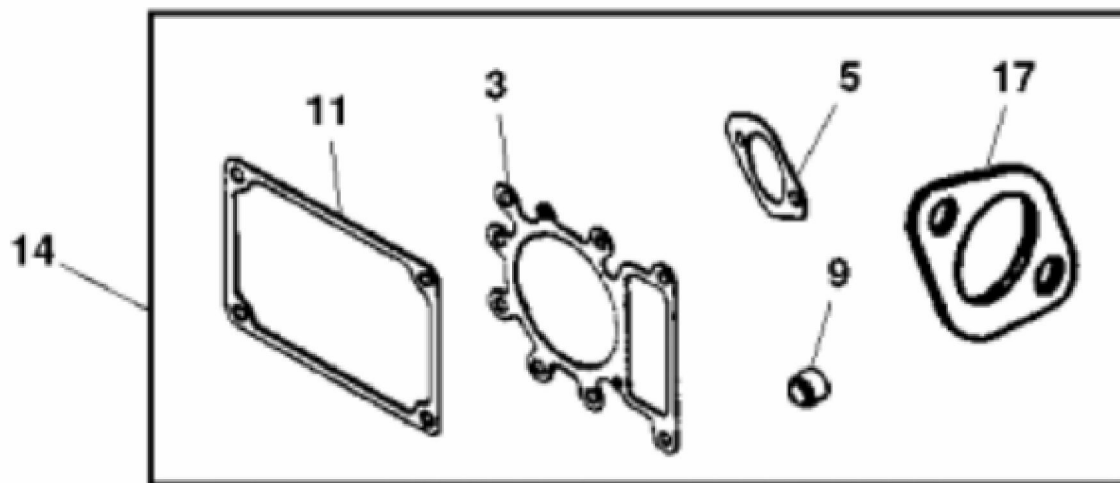

**Thank you so much for reading**

KEY	PART NO.	PART NAME	QTY	REMARKS
1	MIA11468	CYLINDER HEAD	1	(SUB FOR AM132971 OR MIA11079)
2	LG691843	CAP	2	
3	LG691279	SPRING	2	
4	LG499586	RETAINER	1	
5	MIA11214	EXHAUST VALVE	1	(SUB FOR AM134724 OR MIA10688)
6	LG690968	SEAL	1	
7	MIA10689	INTAKE VALVE	1	(SUB FOR M149939)
8	LG272475S	GASKET	1	
9	MIU11490	ENGINE CYLINDER HEAD GASKET	1	(SUB FOR M150400)
10	LG692138	O-RING	1	
11	LG690822	GUIDE	1	PUSH ROD
12	LG691095	STUD	2	
13	LG691751	ROCKER ARM	2	
14	LG691986	ADJUSTER	2	
15	M144311	GASKET	1	INTAKE
16	LG690564	TAPPET	2	
17	LG692003	PUSH ROD	1	INTAKE
17	LG692011	PUSH ROD	1	EXHAUST
18	MIU12708	COVER	1	(ROCKER ARM) (INCLUDES LG272475S) (SUB FOR MIU11055)
19	LG691108	SCREW	4	
19	37H74	SCREW	4	(USE WITH MIA11630)
20	LG690360	BOLT	8	
20	MIU14366	SCREW	8	USE WITH MIA11630; SUB FOR MIU11632
21	M152565	GUARD	1	FLYWHEEL, (USE WITH MIA11079)
22	MIU11713	SHIELD	1	CYLINDER
23	LG692236	GASKET	1	EXHAUST