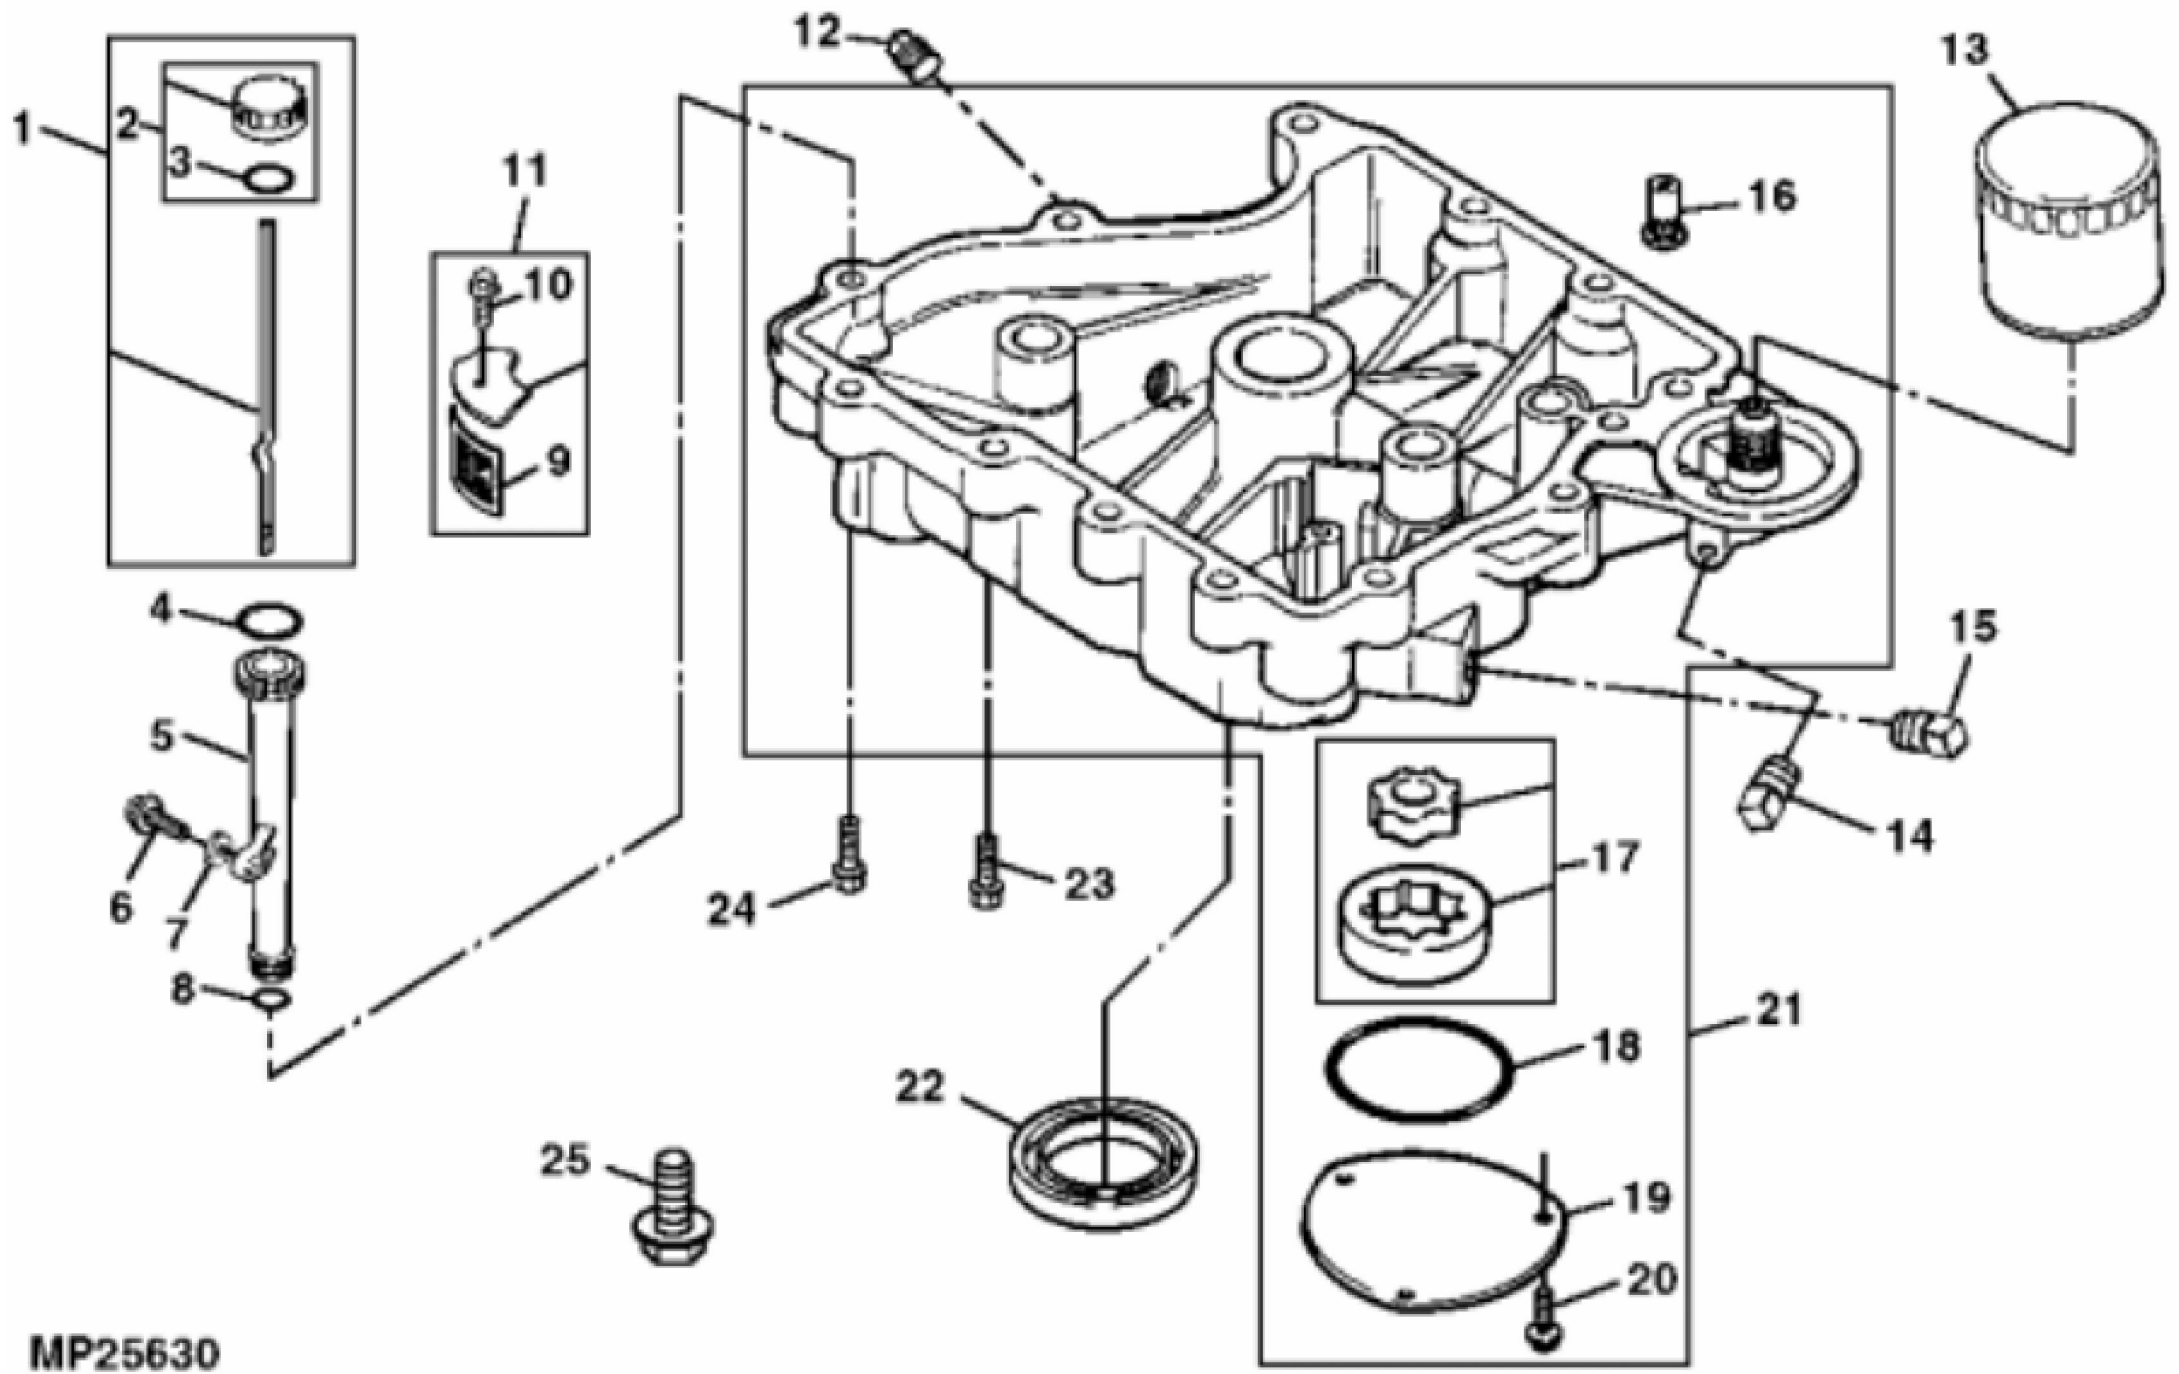

KEY	PART NO.	PART NAME	QTY	REMARKS	
1	M124986	ENGINE CYLINDER HEAD GASKET	1		
2	M92356	GASKET	1	AIR CLEANER	
3	M131281	O-RING	1	OIL PUMP COVER	
4	M92193	O-RING	2	LOWER, OIL FILL TUBE	
5	M92074	SEAL	2	CRANKSHAFT	
6	M92365	GASKET	2	MUFFLER	
7	AM107046	GASKET	2	CARBURETOR	
8	M126886	GASKET	1	FUEL PUMP	
9	M149264	SCREW	5	(SUB FOR M92367)	
10	AM130690	GASKET KIT	1		

MP25630