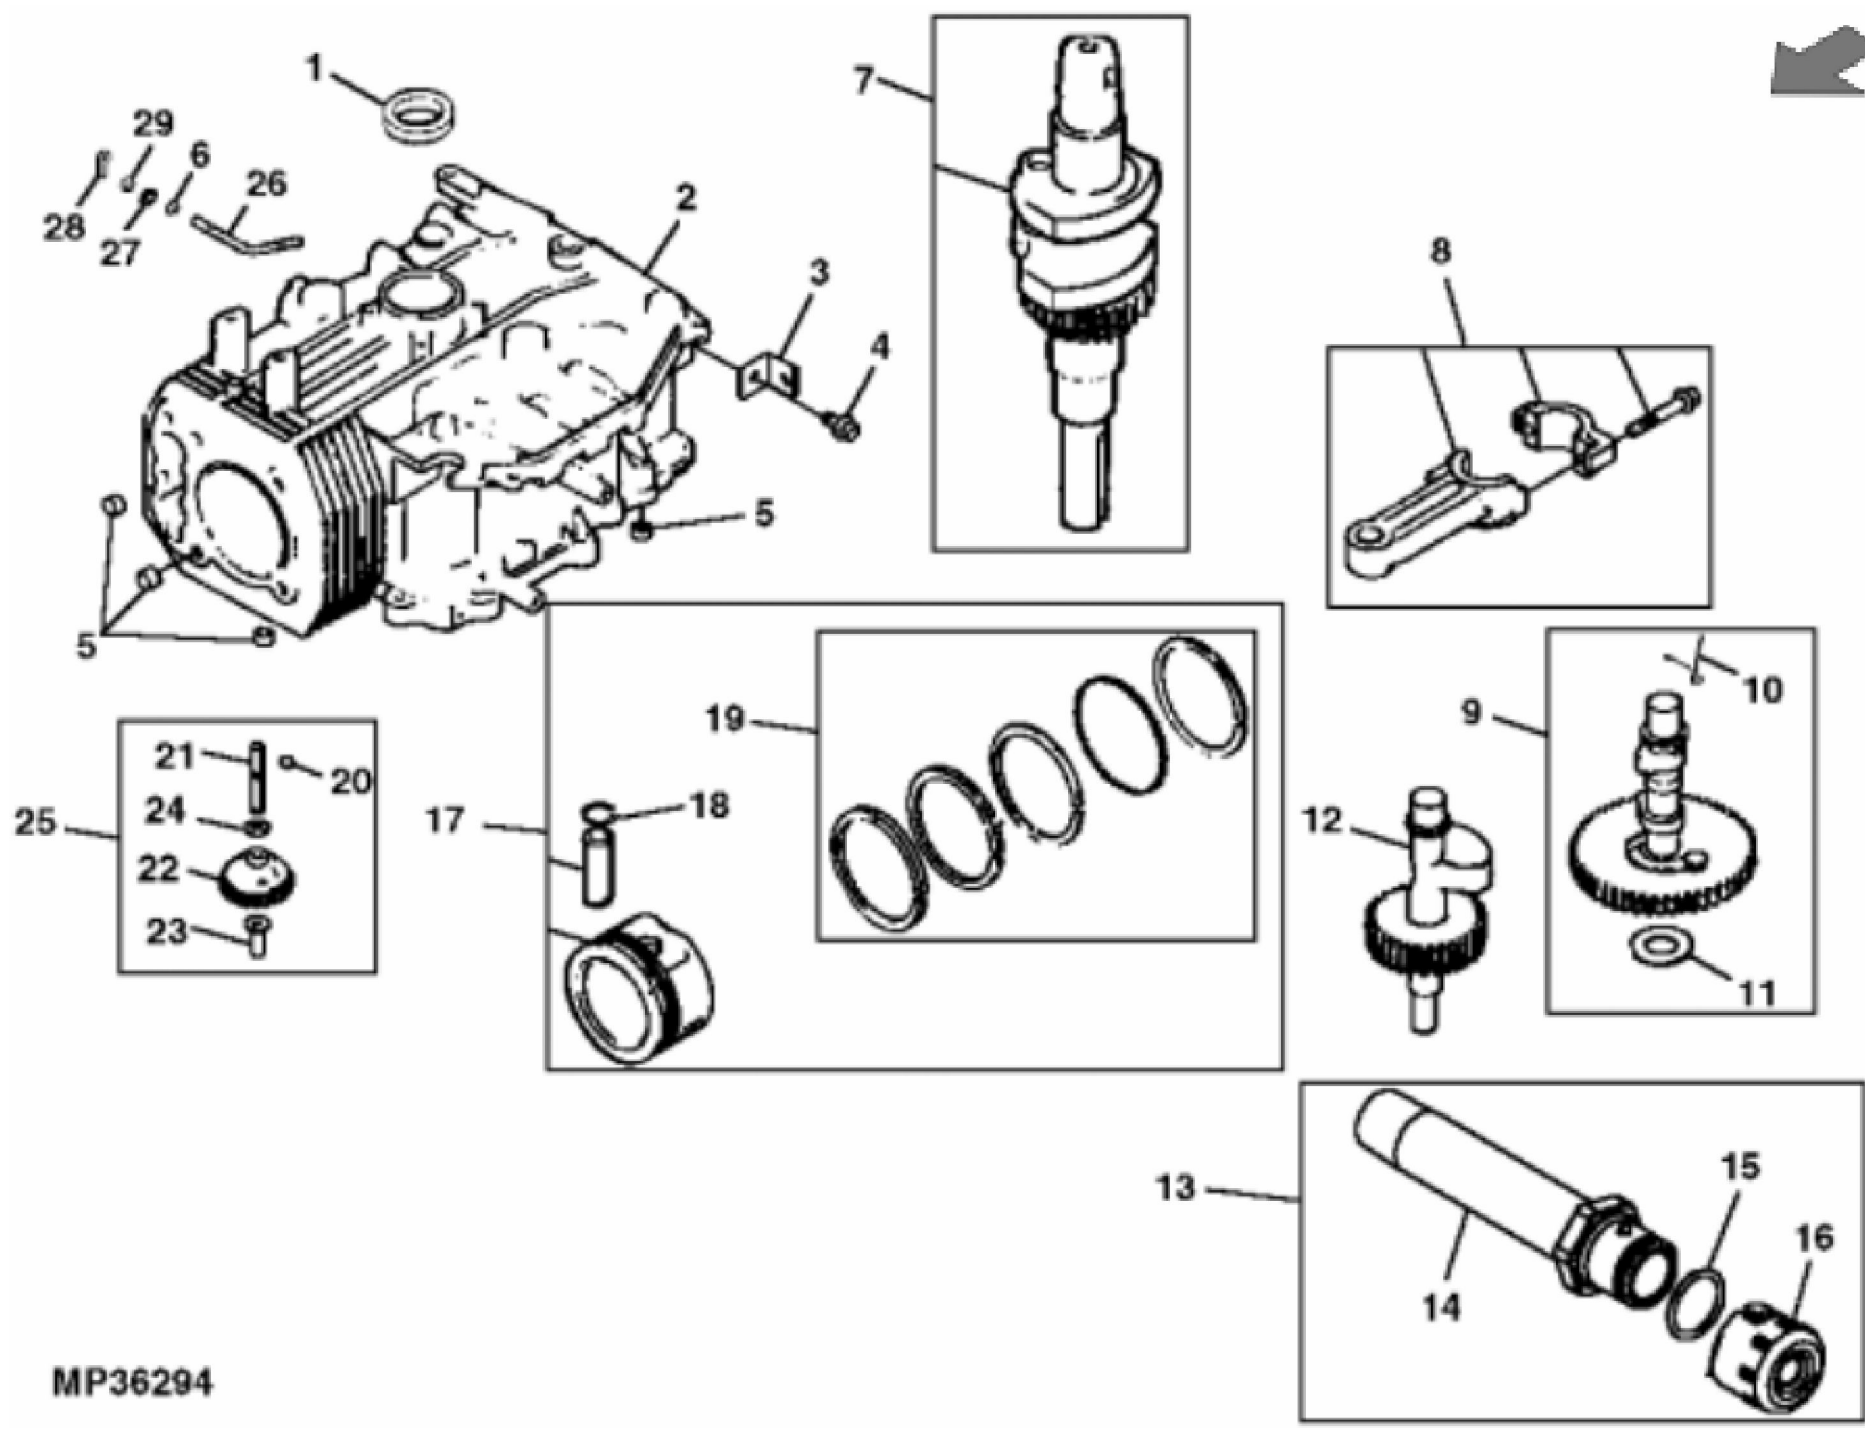

MP36294

John Deere > Turf And Utility >TRACTOR, LAWN AND GARDEN >SABRE - TRACTOR, LAWN AND GARDEN >17.542HS SABRE Lawn Tractor >20 ENGINE GU20038 >ST603495 - CRANKSHAFT, PISTON AND SHORT BLOCK

KEY	PART NO.	PART NAME	QTY	REMARKS
1	M92074	SEAL	1	
2	.....	CYLINDER BLOCK	1	(ORDER AM131954)
3	M92069	STRAP	1	
4	19M7867	SCREW	1	M8 X 25
5	MIU11251	DOWEL PIN	4	LOCATING, (SUB FOR M144516)
6	M96520	WASHER	1	
7	AM131947	CRANKSHAFT	1	
8	M146620	CONNECTING ROD	1	STD
8	M146621	CONNECTING ROD	1	.25 MM (.010") US
9	AM123079	KIT	1	CAMSHAFT (METAL GEAR)
10	MIU10690	SPRING	1	ACTUATING, (SUB FOR M133017)
11	M93955	SOLID SHIM	AR	(.73 MM/ .029"), (WHITE)
11	M97015	SOLID SHIM	AR	(75 MM/ .030"), (BLUE)
11	M118585	SHIM	AR	(.81 MM/ .032"), (RED)
11	M96817	SOLID SHIM	AR	(.86 MM/ .034"), (YELLOW)
11	M96818	SOLID SHIM	AR	(.91 MM/ .036"), (GREEN)
11	M96819	SOLID SHIM	AR	(.96 MM/ .038"), (GRAY)
11	M118584	SHIM	AR	(1.02 MM/ .040"), (BLACK)
12	M146619	SHAFT	1	
13	AM131611	DRAIN PLUG	1	OIL DRAIN
14	.....	TUBE	1	
15	T77932	O-RING	1	
16	.....	CAP	1	
17	AM122461	PISTON REPLACEMENT KIT	1	STD
18	M92077	RETAINER	2	PISTON PIN
19	AM122468	PISTON RING KIT	1	STD
20	M76215	PLUG	1	(NLA) ORDER AM117019
21	M92081	SHAFT	1	
22	M92082	GEAR	1	
23	M92083	PIN	1	
24	M93418	WASHER	1	
25	AM117019	GEAR KIT	1	NLA; GEAR
26	AM123070	SHAFT	1	GOVERNOR (INCLUDES M126396)
27	M92079	SEAL	1