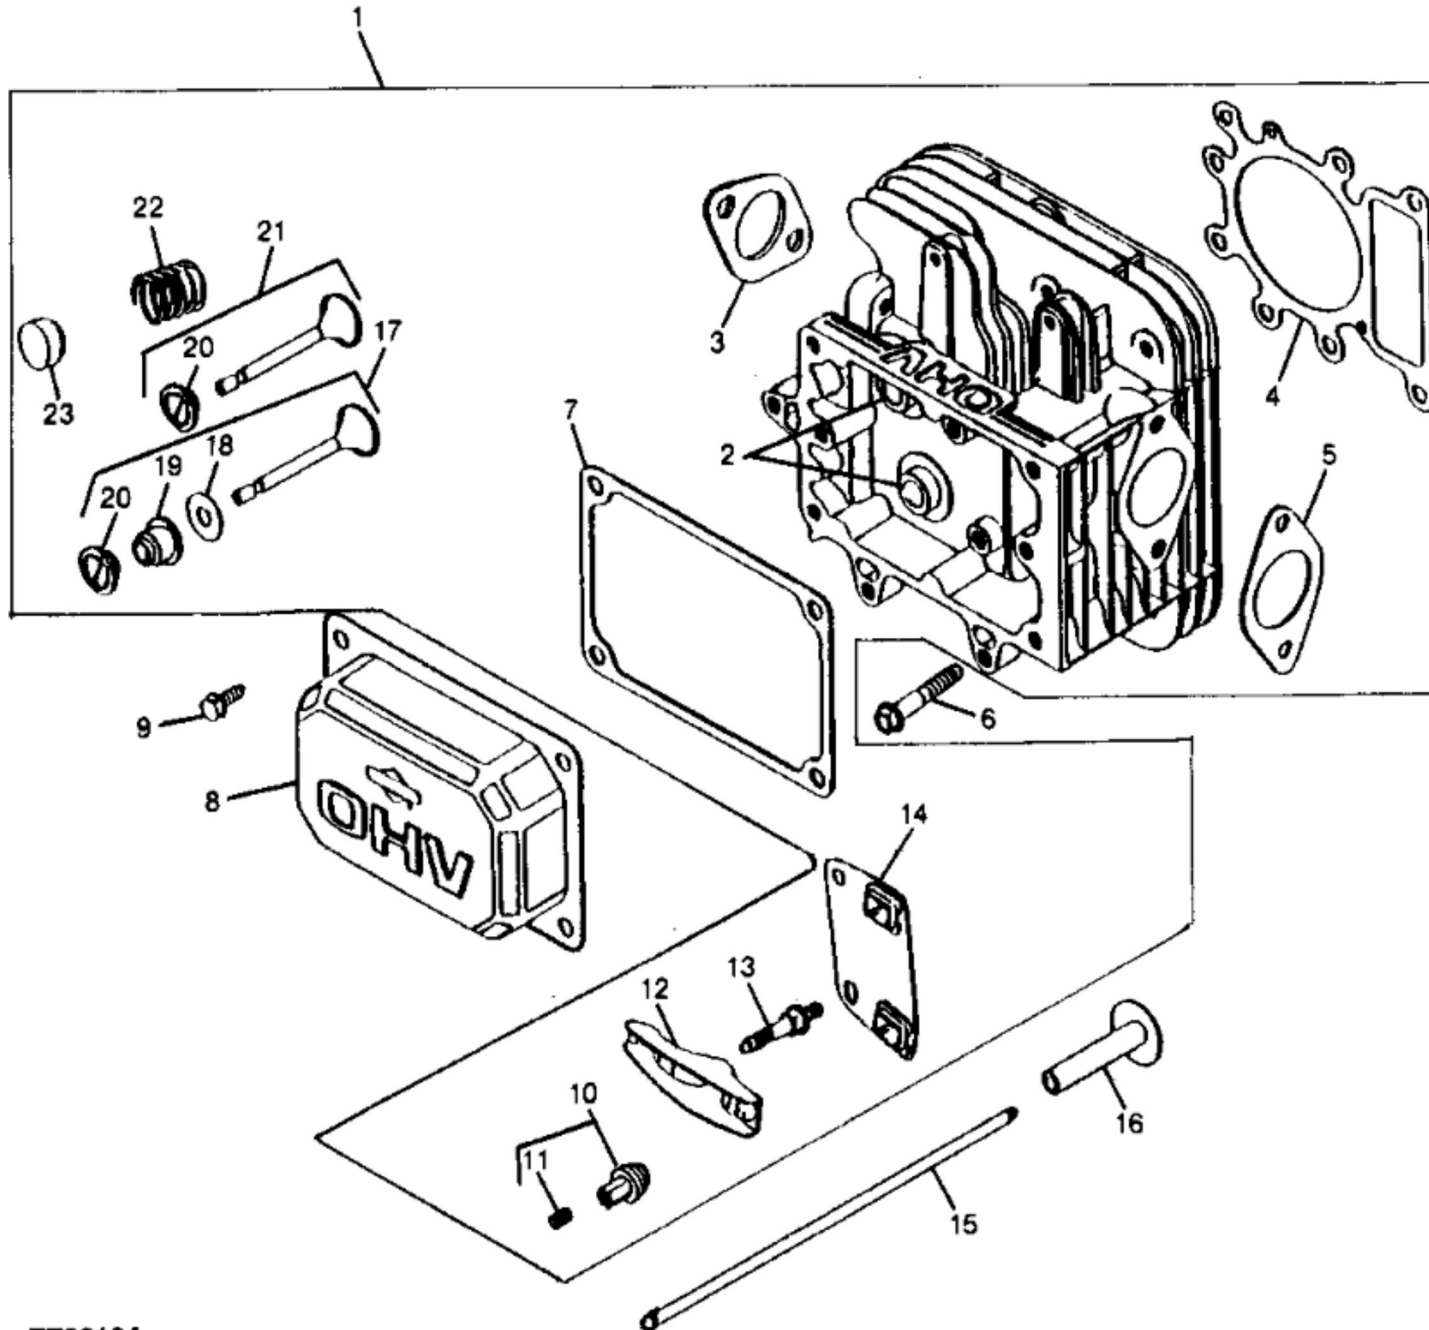

KEY	PART NO.	PART NAME	QTY	REMARKS
1	37H73	SCREW	1	
2	LG692014	FILLER CAP	1	NLA; (SUB FOR LG495230)
3	LG270920	SEAL	1	
4	LG691398	TUBE	1	NLA; OIL FILLER, (SUB FOR LG496113)
5	LG281370S	SEAL	1	(SUB FOR LG281370)
6	LG496415	TUBE	1	NLA; OIL FILLER (COMPLETE)
7	LG691588	PISTON PIN	2	(2 PER PKG), (SUB FOR LG26026)
8	LG298909	PIN	1	COUNTERWEIGHT
9	LG692423	COUNTERWEIGHT	1	(SUB FOR LG399891 OR LG499994)
10	LG691096	CAP SCREW	1	(SUB FOR LG94593)
11	M153303	SCREW	1	(SUB FOR LG691658)
12	LG691779	EXTENSION	1	CRANKSHAFT
13	LG691639	KEY	1	TIMING GEAR, (SUB FOR LG94196)
14	LG691284	GEAR	1	TIMING, (SUB FOR LG262932)
15	AM129705	CRANKSHAFT	1	(INCLUDES LG692423) (SUB FOR LG498971)
16	LG222698S	SHAFT KEY	1	FLYWHEEL, (SUB FOR LG222698)
17	LG691792	LOCK	1	PISTON PIN, (SUB FOR LG260924)
18	LG495854	PISTON RING KIT	1	STD
18	LG495851	PISTON RING KIT	1	.50 MM (.020") OS
18	LG499998	RING KIT	1	.50 MM (.020") OS, NLA
19	LG499284	PISTON REPLACEMENT KIT	1	STD
19	LG499292	PISTON	1	.50 MM (.020") OS, NLA; (SUB FOR LG495978)
20	LG498319	PISTON PIN	1	(SUB FOR LG299691)
21	LG690352	CAP SCREW	1	NLA; SUB FOR LG94648 OR LG690348
22	LG690356	SCREW	1	48 MM (1-57/64"), (SUB FOR LG94695)
23	LG494504S	CONNECTING ROD	1	STD, (SUB FOR LG494504)
23	LG495490	CONNECTING ROD	1	.50 MM (.020") US, NLA
24	LG691968	GEAR	1	GOVERNOR, (SUB FOR LG490815)
25	AM135141	CAMSHAFT	1	(INCLUDES (2) LG690564) (SUB FOR LG496884 OR LG692421 OR M150105)
26	LG691714	LINK	1	COUNTERWEIGHT
27	LG691792	LOCK	2	PISTON PIN, (USE WITH LG299691) (SUB FOR LG260924)
27	LG691299	LOCK	2	PISTON PIN, (USE WITH LG498319)