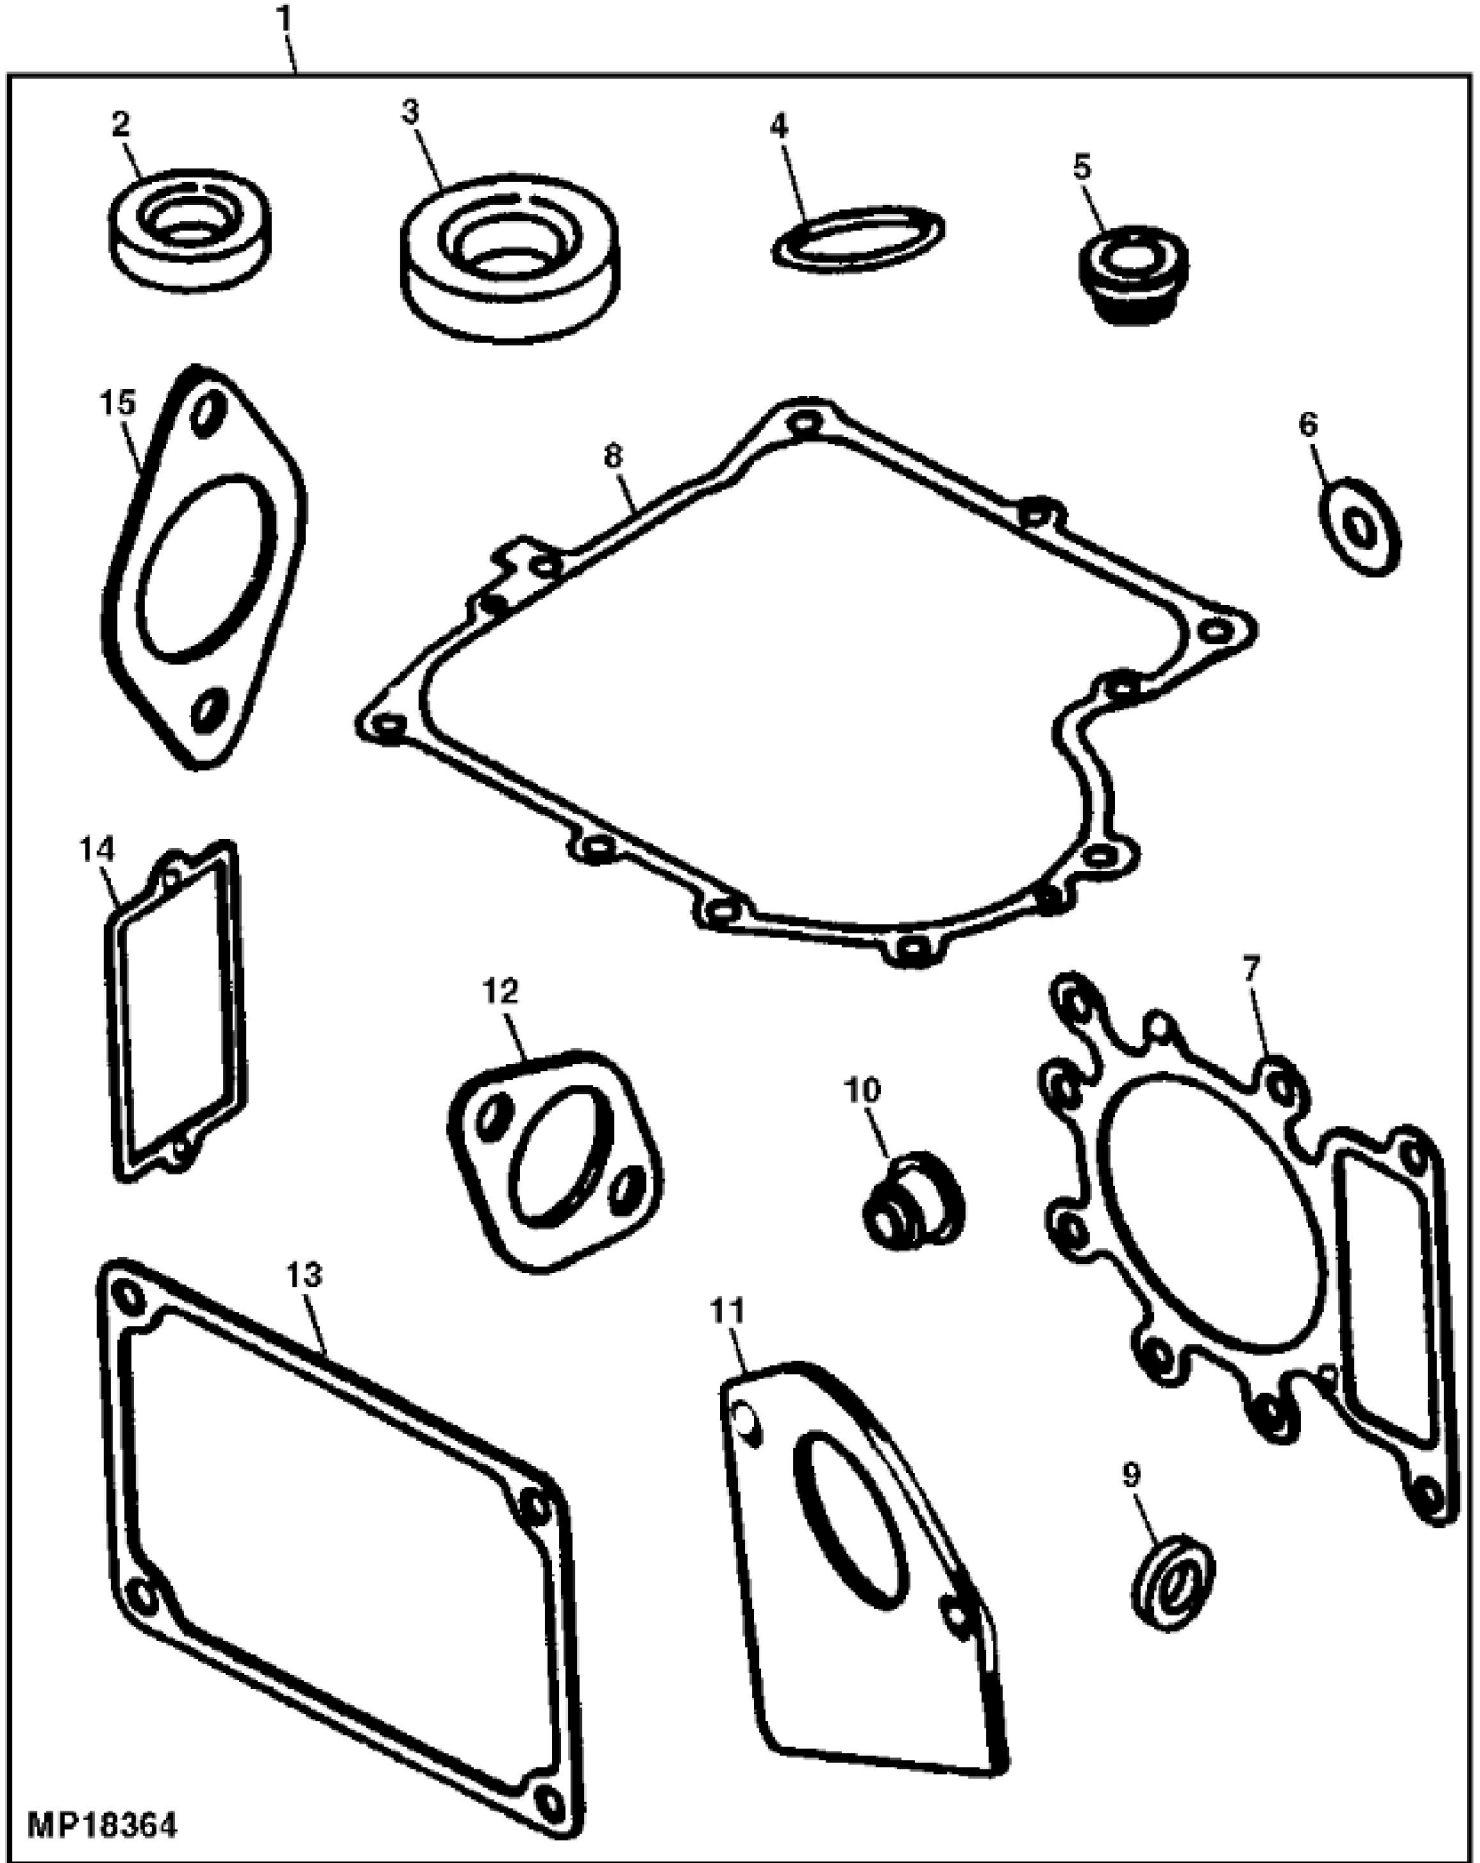

John Deere > Turf And Utility >TRACTOR, LAWN AND GARDEN >SABRE - TRACTOR, LAWN AND GARDEN >SABRE 15.538GS, 15.538HS and EUROPRO 1538HS Lawn Tractors >20 ENGINE >ST643886 - CYLINDER HEAD

KEY	PART NO.	PART NAME	QTY	REMARKS
1	LG691165	CYLINDER HEAD	1	(SUB FOR LG495858)
2	LG690969	BUSHING	2	(SUB FOR LG262835)
3	LG272293	GASKET	1	
4	MIU11490	ENGINE CYLINDER HEAD GASKET	1	(SUB FOR LG273280S OR M150400)
5	LG272569S	GASKET	1	INTAKE, (SUB FOR LG272569)
6	LG690360	SCREW	1	(SUB FOR LG94728)
7	LG272475S	GASKET	1	VALVE COVER, (SUB FOR LG272475)
8	LG691192	VALVE COVER	1	(SUB FOR LG224552)
9	37H73	SCREW	4	(SUB FOR LG94786 OR LG692198)
10	LG492160	ADJUSTER	1	
11	LG810068	SET SCREW	1	
12	LG691751	ROCKER ARM	1	(SUB FOR LG224554)
13	LG691095	STUD	1	(SUB FOR LG94555)
14	LG690822	GUIDE	2	(SUB FOR LG495248)
15	LG692003	PUSH ROD	1	(INTAKE) (SUB FOR LG494432)
15	LG692011	PUSH ROD	1	(EXHAUST) (SUB FOR LG495136)
16	LG690564	TAPPET	2	(SUB FOR LG262411)
17	MIA10689	INTAKE VALVE	1	(INCLUDES PARTS MARKED (B)) (SUB FOR LG495857 OR M149939)
18	LG691316	GASKET	1	(A) (SUB FOR LG272610)
19	LG690968	SEAL	1	(A) (B) VALVE, (SUB FOR LG494435 OR LG499236)
20	LG499586	RETAINER	2	(B) (SUB FOR LG224641, LG691752 OR M144618)
21	LG495856	EXHAUST VALVE	1	
22	LG691279	SPRING	2	(SUB FOR LG262811)
23	LG691843	CAP	2	(SUB FOR LG262836)
..	LG495992	CARBURETOR KIT	1	VALVE OVERHAUL (INCLUDES PARTS MARKED (A))