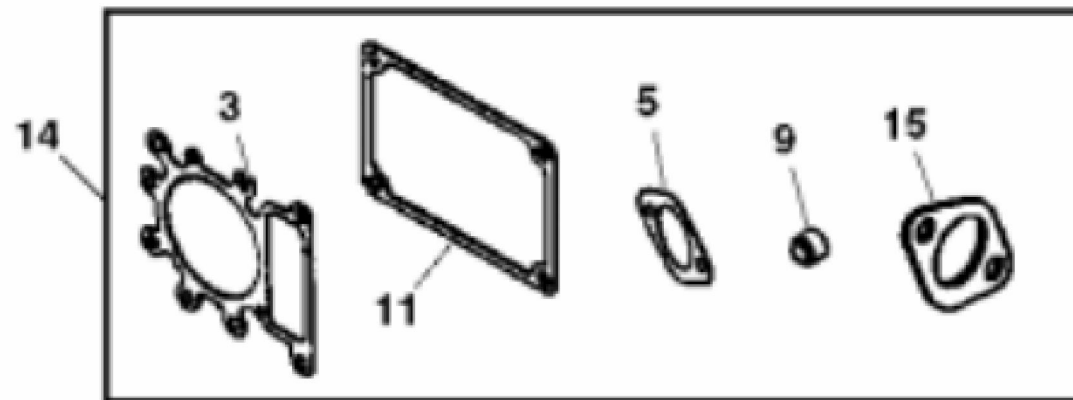

Thank you so much for reading

KEY	PART NO.	PART NAME	QTY	REMARKS
1	AM131335	CYLINDER HEAD	1	
2	LG691843	CAP	2	
3	LG691279	SPRING	2	
4	LG499586	RETAINER	2	(A) (SUB FOR LG691752 OR M144618)
5	LG495856	EXHAUST VALVE	1	
6	LG690968	SEAL	1	(A)
7	MIA10689	INTAKE VALVE	1	(INCLUDES PARTS MARKED (A)) (SUB FOR LG495857 OR M149939)
8	LG272475S	GASKET	1	
9	MIU11490	ENGINE CYLINDER HEAD GASKET	1	(SUB FOR LG273280S OR M150400)
10	LG692138	O-RING	1	
11	LG690822	GUIDE	1	
12	LG691095	STUD	2	
13	LG691751	ROCKER ARM	2	
14	LG691986	ADJUSTER	2	
15	LG692236	GASKET	1	
16	LG690360	BOLT	2	
17	LG690564	TAPPET	2	
18	LG692003	PUSH ROD	1	INTAKE
18	LG692011	PUSH ROD	1	EXHAUST
19	MIU12708	COVER	1	(ROCKER ARM) (INCLUDES LG272475S) (SUB FOR LG692492 OR MIU11055)
20	37H73	SCREW	4	