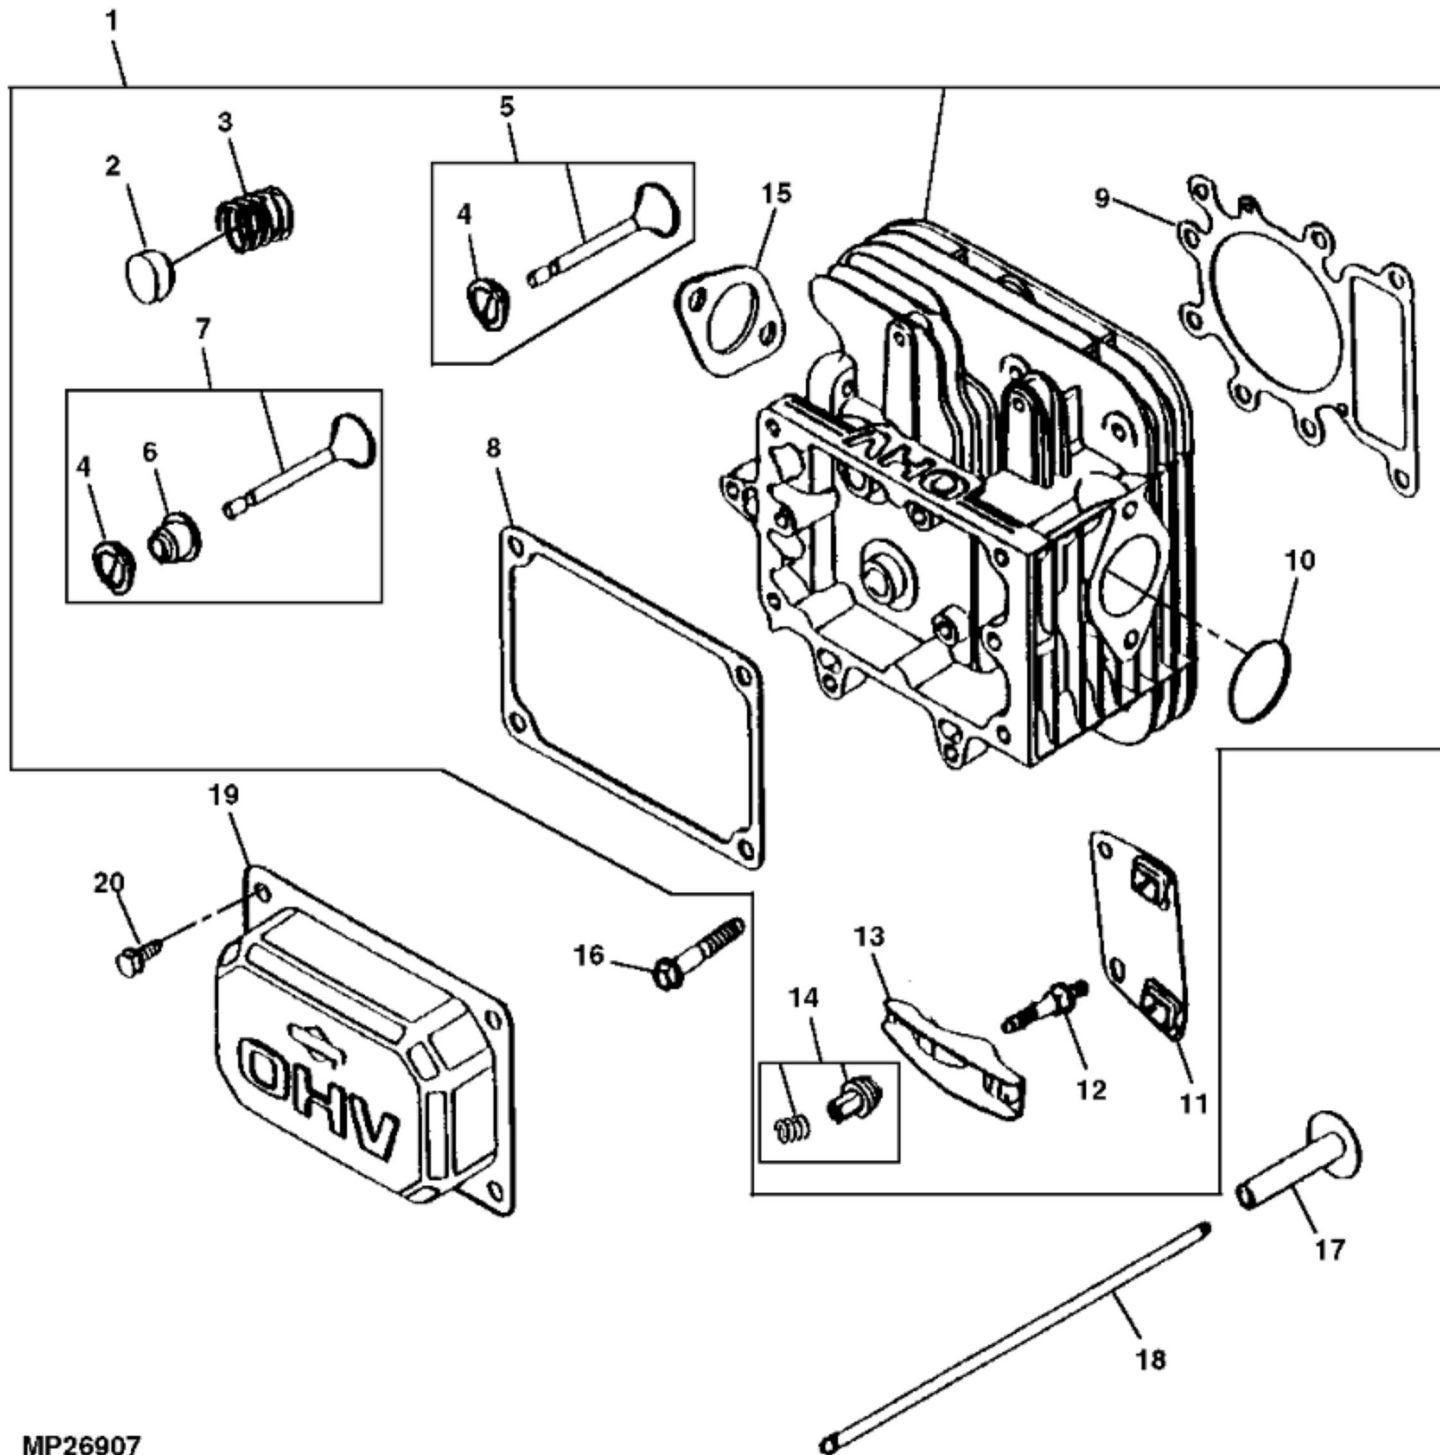

KEY	PART NO.	PART NAME	QTY	REMARKS
1	AM135145	DIPSTICK	1	(SUB FOR M147514)
2	LG691031	O-RING	1	
3	LG691032	SEAL	1	
4	AM132353	DIPSTICK TUBE	1	
5	MIA10624	ROD	1	(SUB FOR AM132346)
6	MIU11051	SCREW	1	(SUB FOR LG692852)
7	MIA10989	COUNTERWEIGHT	1	(SUB FOR AM132354) (INCLUDES (2) M152556 AND (2) MIU11436 AND MIU11437)
8	MIU11437	PLUG	1	SUB FOR M147515
9	AM135141	CAMSHAFT	1	(SUB FOR AM132350 OR LG693450 OR M150105)
10	LG690564	TAPPET	2	
11	LG691968	OIL SLINGER	1	
12	M147512	GEAR	1	TIMING
13	26H4	SHAFT KEY	1	1/8" X 3/8"
13	LG691639	KEY	1	
14	MIA11844	CRANKSHAFT	1	(SUB FOR AM132351)
15	LG222698S	SHAFT KEY	1	
16	M152553	LOCK	1	(SUB FOR M147509)
17	M147510	PISTON RING KIT	1	(NLA) STD, (SUB MIA11501)
17	M147511	PISTON RING KIT	1	.50 MM (.020") OS
17	MIU12189	RING KIT	1	NLA; ORDER MIU14357; STD
17	MIU14357	RING KIT	1	
18	MIA11501	PISTON REPLACEMENT KIT	1	STD, (SUB FOR AM132348) (INCLUDES MIU12189)
18	AM132349	PISTON REPLACEMENT KIT	1	.50 MM (.020") OS, (NLA)
19	M152553	LOCK	2	(SUB FOR M147509)
20	AM132347	PISTON PIN	1	

MP26907