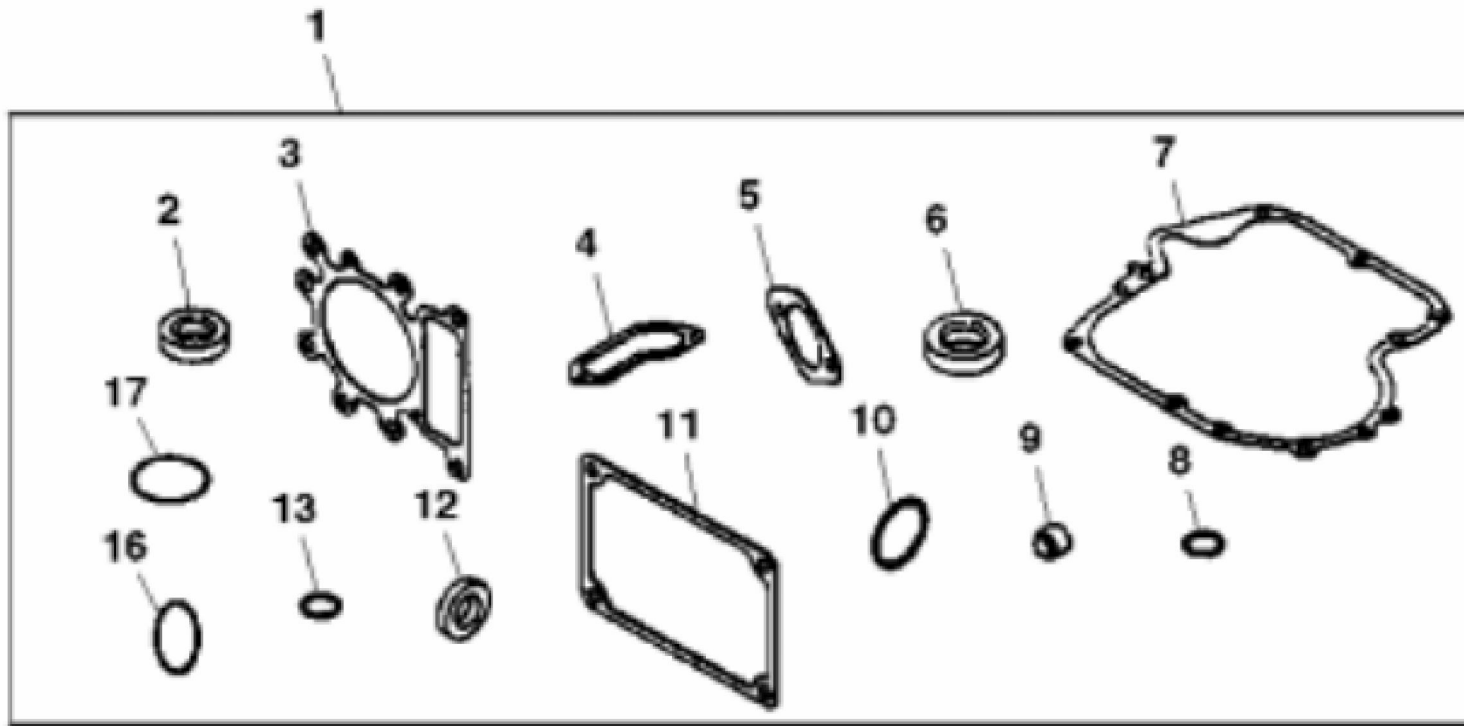

MP26621

KEY	PART NO.	PART NAME	QTY	REMARKS
1	AM135145	DIPSTICK	1	(SUB FOR M147514)
2	LG691031	O-RING	1	
3	LG691032	SEAL	1	
4	AM132353	DIPSTICK TUBE	1	
5	MIA10624	ROD	1	(SUB FOR AM132346)
6	MIU11051	SCREW	1	(SUB FOR LG692852)
7	MIA10989	COUNTERWEIGHT	1	(SUB FOR AM132354) (INCLUDES (2) M152556 AND (2) MIU11436 AND MIU11437)
8	MIU11437	PLUG	1	SUB FOR M147515
9	AM135141	CAMSHAFT	1	(SUB FOR AM132350 OR LG693450 OR M150105)
10	LG690564	TAPPET	2	
11	LG691968	OIL SLINGER	1	
12	M147512	GEAR	1	TIMING
13	26H4	SHAFT KEY	1	1/8" X 3/8"
13	LG691639	KEY	1	
14	MIA11844	CRANKSHAFT	1	(SUB FOR AM132351)
15	LG222698S	SHAFT KEY	1	
16	M152553	LOCK	1	(SUB FOR M147509)
17	M147510	PISTON RING KIT	1	(NLA) STD, (SUB MIA11501)
17	M147511	PISTON RING KIT	1	.50 MM (.020") OS
17	MIU12189	RING KIT	1	NLA; ORDER MIU14357; STD
17	MIU14357	RING KIT	1	
18	MIA11501	PISTON REPLACEMENT KIT	1	STD, (SUB FOR AM132348) (INCLUDES MIU12189)
18	AM132349	PISTON REPLACEMENT KIT	1	.50 MM (.020") OS, (NLA)
19	M152553	LOCK	2	(SUB FOR M147509)
20	AM132347	PISTON PIN	1	

Thank you so much for reading

KEY	PART NO.	PART NAME	QTY	REMARKS
1	AM131335	CYLINDER HEAD	1	
2	LG691843	CAP	2	
3	LG691279	SPRING	2	
4	LG499586	RETAINER	2	(A) (SUB FOR LG691752 OR M144618)
5	LG495856	EXHAUST VALVE	1	
6	LG690968	SEAL	1	(A)
7	MIA10689	INTAKE VALVE	1	(INCLUDES PARTS MARKED (A)) (SUB FOR LG495857 OR M149939)
8	LG272475S	GASKET	1	
9	MIU11490	ENGINE CYLINDER HEAD GASKET	1	(SUB FOR LG273280S OR M150400)
10	LG692138	O-RING	1	
11	LG690822	GUIDE	1	
12	LG691095	STUD	2	
13	LG691751	ROCKER ARM	2	
14	LG691986	ADJUSTER	2	
15	LG692236	GASKET	1	
16	LG690360	BOLT	2	
17	LG690564	TAPPET	2	
18	LG692003	PUSH ROD	1	INTAKE
18	LG692011	PUSH ROD	1	EXHAUST
19	MIU12708	COVER	1	(ROCKER ARM) (INCLUDES LG272475S) (SUB FOR LG692492 OR MIU11055)
20	37H73	SCREW	4	