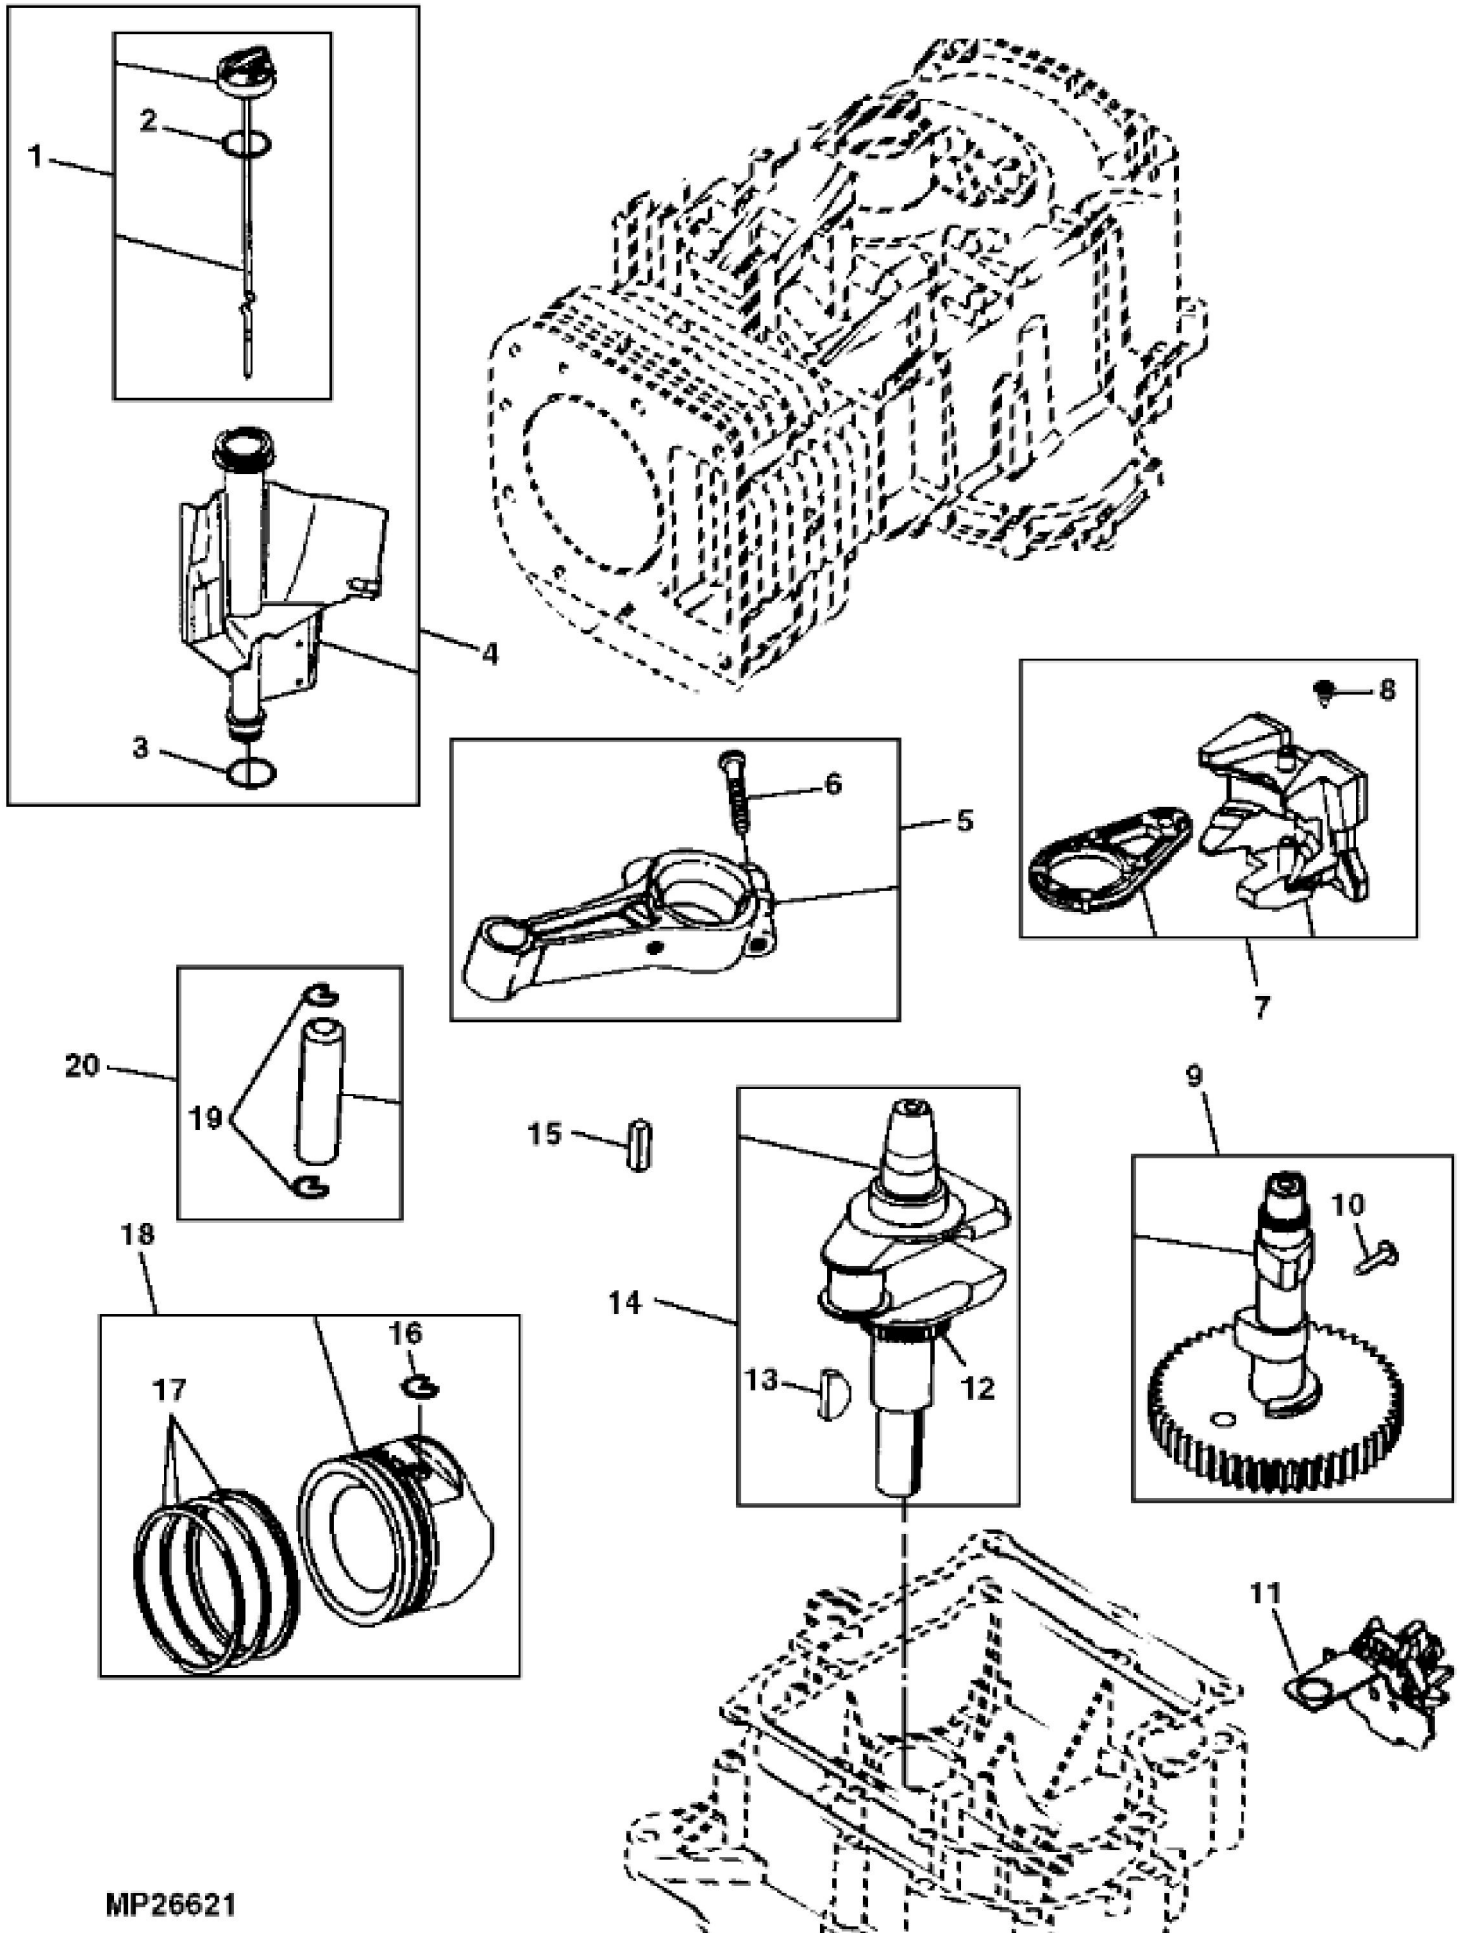

<https://www.ebooklibonline.com>

Hello dear friend!

Thank you very much for reading.

Enter the link into your browser.

The full manual is available for immediate download.

<https://www.ebooklibonline.com>

KEY	PART NO.	PART NAME	QTY	REMARKS
31	15H623	PIPE PLUG	1	3/8", (SUB FOR LG690946)
32	MIU11635	PLUG	1	(A)
33	MIA13017	SCREEN KIT	1	(A) SUB FOR MIU11634 AND MIA11525
34	MIU11638	SCREW	2	(A)
35	MIU12139	FLYWHEEL	1	(A) FAN
36	MIU13972	KEY	1	USE WITH AUC10649
..	AM131588	GASOLINE ENGINE	1	(MARKED 284H07-0110-E1)
..	AM133286	GASOLINE ENGINE	1	(MARKED 285H07-0026-E1) (SUB FOR AM131588)
..	MIA11519	FLYWHEEL KIT	1	(INCLUDES PARTS MARKED (A))

MP26621

KEY	PART NO.	PART NAME	QTY	REMARKS
1	AM135145	DIPSTICK	1	(SUB FOR M147514)
2	LG691031	O-RING	1	
3	LG691032	SEAL	1	
4	AM132353	DIPSTICK TUBE	1	
5	MIA10624	ROD	1	(SUB FOR AM132346)
6	MIU11051	SCREW	1	(SUB FOR LG692852)
7	MIA10989	COUNTERWEIGHT	1	(SUB FOR AM132354) (INCLUDES (2) M152556 AND (2) MIU11436 AND MIU11437)
8	MIU11437	PLUG	1	SUB FOR M147515
9	AM135141	CAMSHAFT	1	(SUB FOR AM132350 OR LG693450 OR M150105)
10	LG690564	TAPPET	2	
11	LG691968	OIL SLINGER	1	
12	M147512	GEAR	1	TIMING
13	26H4	SHAFT KEY	1	1/8" X 3/8"
13	LG691639	KEY	1	
14	MIA11844	CRANKSHAFT	1	(SUB FOR AM132351)
15	LG222698S	SHAFT KEY	1	
16	M152553	LOCK	1	(SUB FOR M147509)
17	M147510	PISTON RING KIT	1	(NLA) STD, (SUB MIA11501)
17	M147511	PISTON RING KIT	1	.50 MM (.020") OS
17	MIU12189	RING KIT	1	NLA; ORDER MIU14357; STD
17	MIU14357	RING KIT	1	
18	MIA11501	PISTON REPLACEMENT KIT	1	STD, (SUB FOR AM132348) (INCLUDES MIU12189)
18	AM132349	PISTON REPLACEMENT KIT	1	.50 MM (.020") OS, (NLA)
19	M152553	LOCK	2	(SUB FOR M147509)
20	AM132347	PISTON PIN	1	