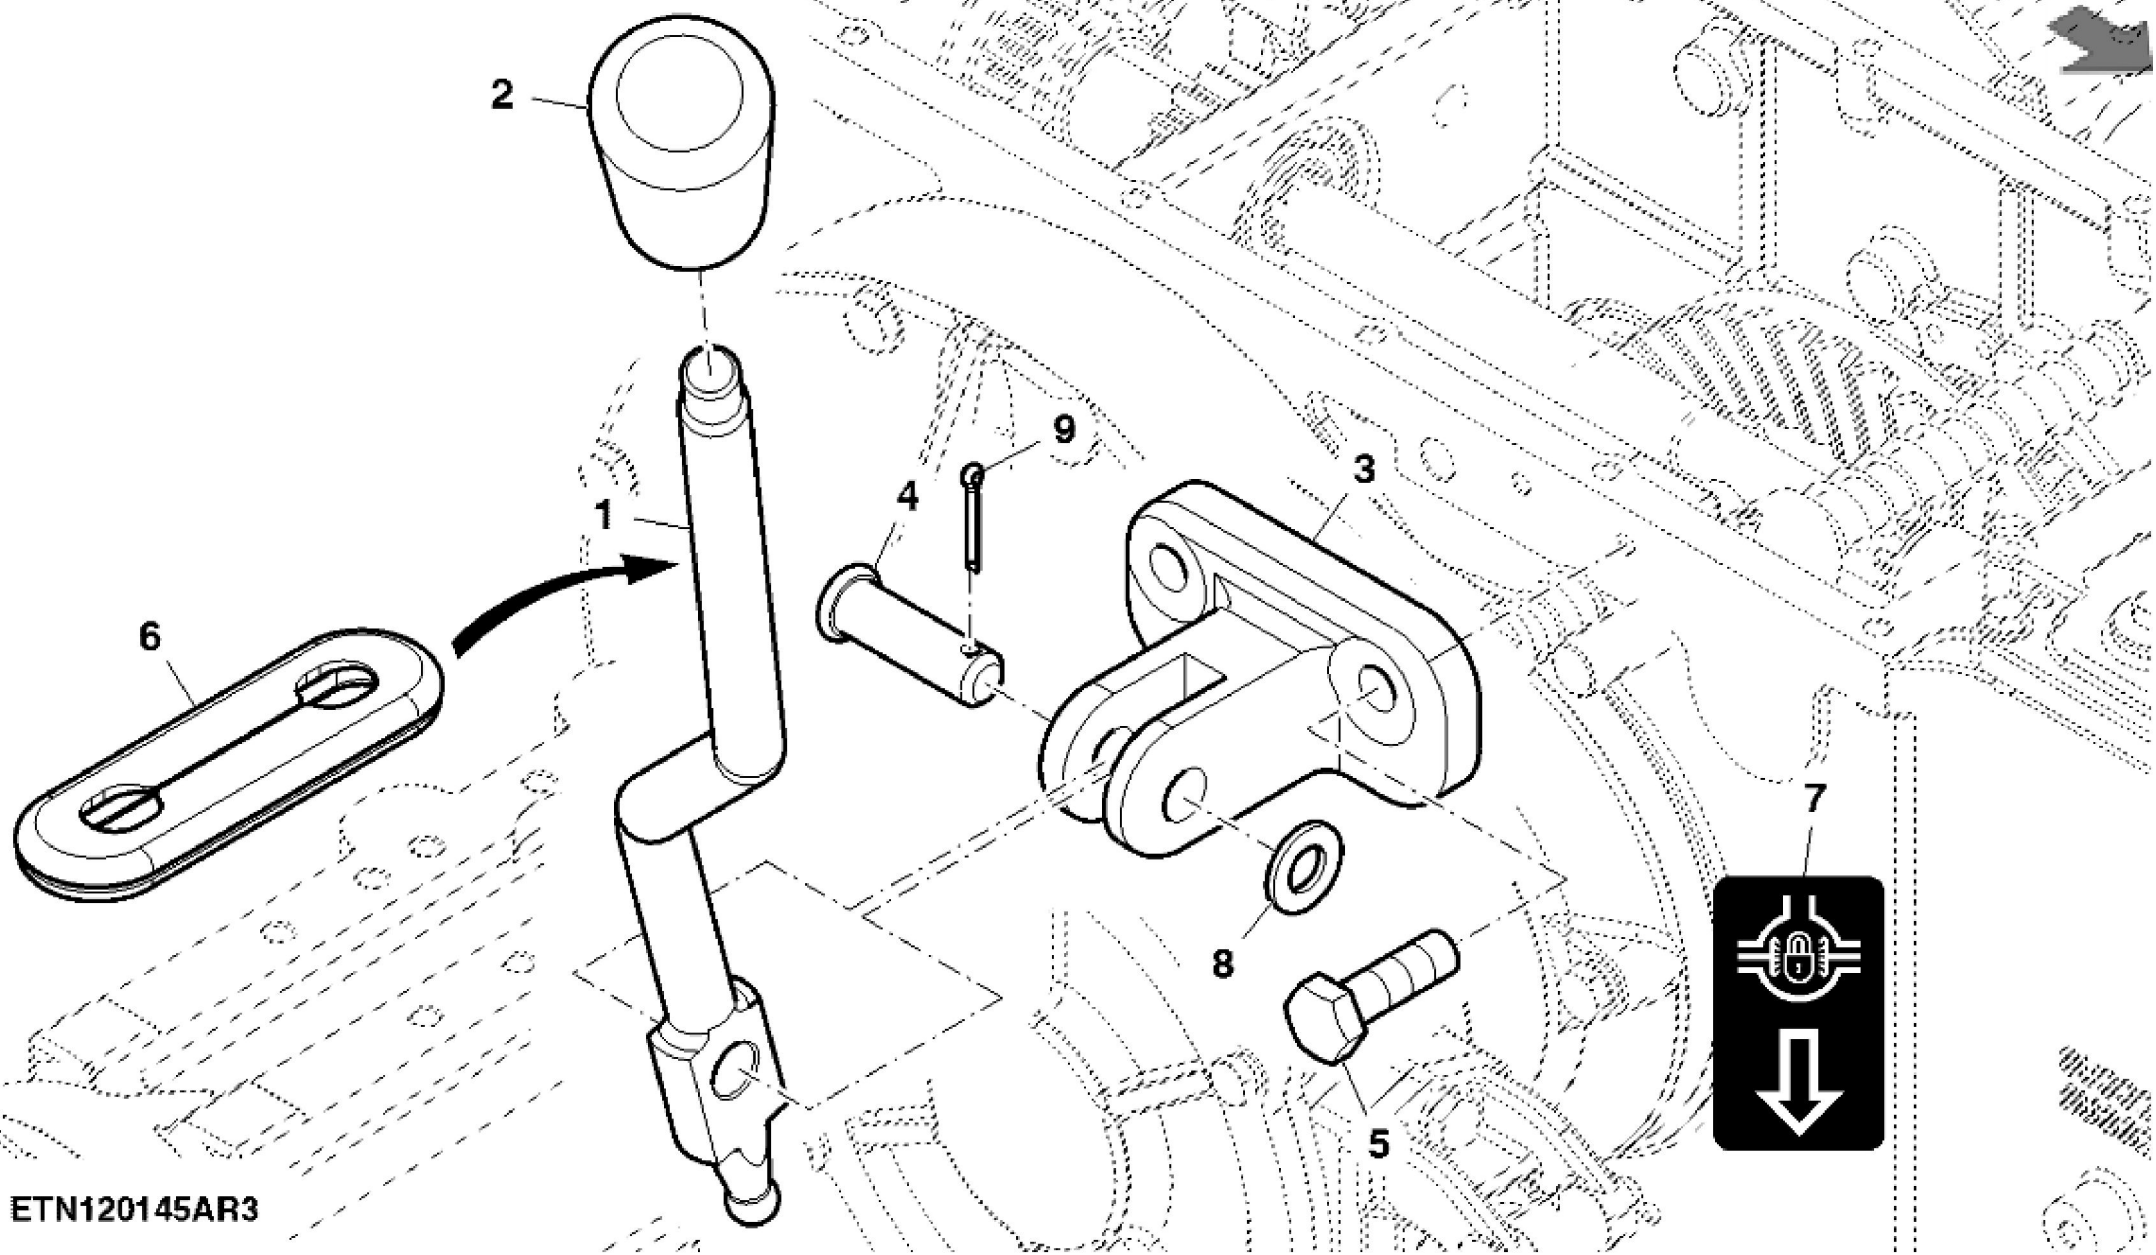

ETN132932AR2

KEY	PART NO.	PART NAME	QTY	REMARKS	
1	SU314629	SHAFT	1		
2	SU324469	FORK	1		
3	SU317895	O-RING	1		
4	SU314633	SPRING	1		
5	34M7031	SPRING PIN	1	5 X 24 mm	
6	SJ329038	SHIFTER	1		

<https://www.ebooklibonline.com>

Hello dear friend!

Thank you very much for reading.

Enter the link into your browser.

The full manual is available for immediate download.

<https://www.ebooklibonline.com>

ETN122192AR1

KEY	PART NO.	PART NAME	QTY	REMARKS	
1	34M7035	SPRING PIN	1	5 X 40 mm	
2	34M7047	SPRING PIN	1	8 X 40 mm	
3	40M7269	SNAP RING	1		
4	SU38041	FORK	1		
5	SJ329038	SHIFTER	1		
6	SU317316	SPRING	1		
7	SU317888	O-RING	1		
8	SU37730	SHAFT	1		

Thank you so much for reading

KEY	PART NO.	PART NAME	QTY	REMARKS	
1	SU41420	CONTROL LEVER	1		
2	SU317748	KNOB	1		
3	SU326692	SEAT	1		
4	SU319413	PIN	1		
5	19M7163	CAP SCREW	2	M8 X 25	
6	SU40693	SEAL	1		
7	M132601	LABEL	1	(Differential lock)	
8	24M7028	WASHER	1	10.500 X 20 X 2 mm	
9	11M7059	COTTER PIN	1	3.200 X 20 mm	