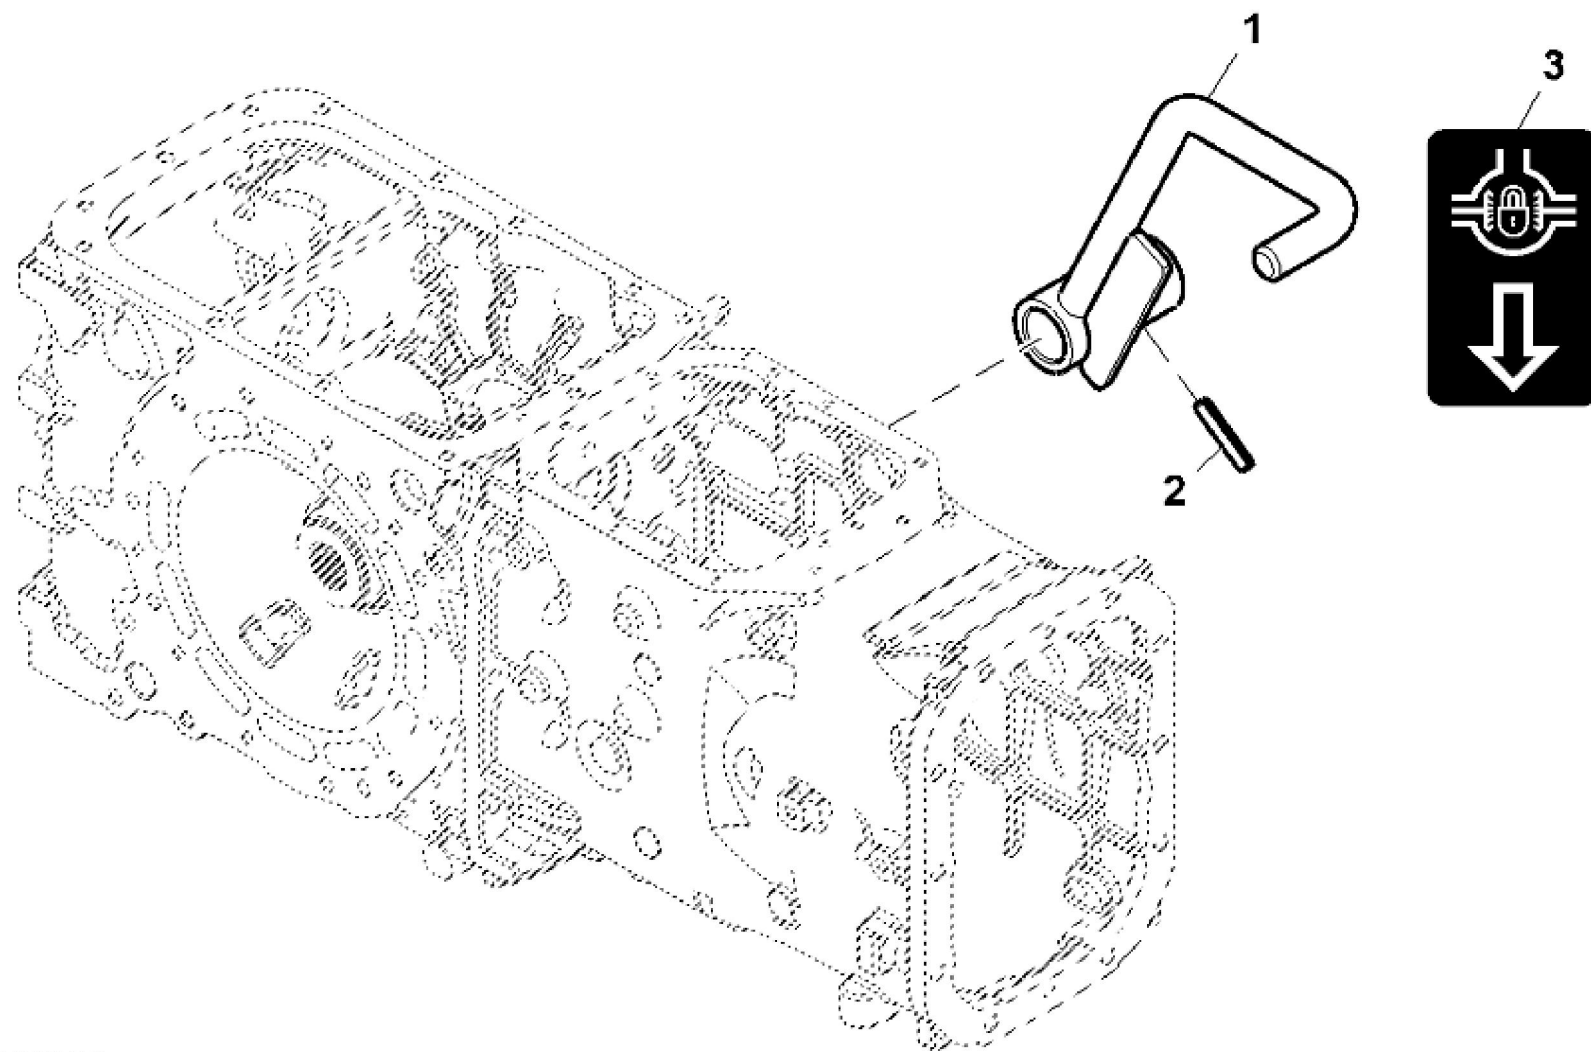

ETN132932AR2

KEY	PART NO.	PART NAME	QTY	REMARKS	
1	SU314629	SHAFT	1		
2	SU324469	FORK	1		
3	SU317895	O-RING	1		
4	SU314633	SPRING	1		
5	34M7031	SPRING PIN	1	5 X 24 mm	
6	SJ329038	SHIFTER	1		

<https://www.ebooklibonline.com>

Hello dear friend!

Thank you very much for reading.

Enter the link into your browser.

The full manual is available for immediate download.

<https://www.ebooklibonline.com>

ETN122192AR1

KEY	PART NO.	PART NAME	QTY	REMARKS	
1	34M7035	SPRING PIN	1	5 X 40 mm	
2	34M7047	SPRING PIN	1	8 X 40 mm	
3	40M7269	SNAP RING	1		
4	SU38041	FORK	1		
5	SJ329038	SHIFTER	1		
6	SU317316	SPRING	1		
7	SU317888	O-RING	1		
8	SU37730	SHAFT	1		

Thank you so much for reading

KEY	PART NO.	PART NAME	QTY	REMARKS	
1	SU41420	CONTROL LEVER	1		
2	SU317748	KNOB	1		
3	SU326692	SEAT	1		
4	SU319413	PIN	1		
5	19M7163	CAP SCREW	2	M8 X 25	
6	SU40693	SEAL	1		
7	M132601	LABEL	1	(Differential lock)	
8	24M7028	WASHER	1	10.500 X 20 X 2 mm	
9	11M7059	COTTER PIN	1	3.200 X 20 mm	