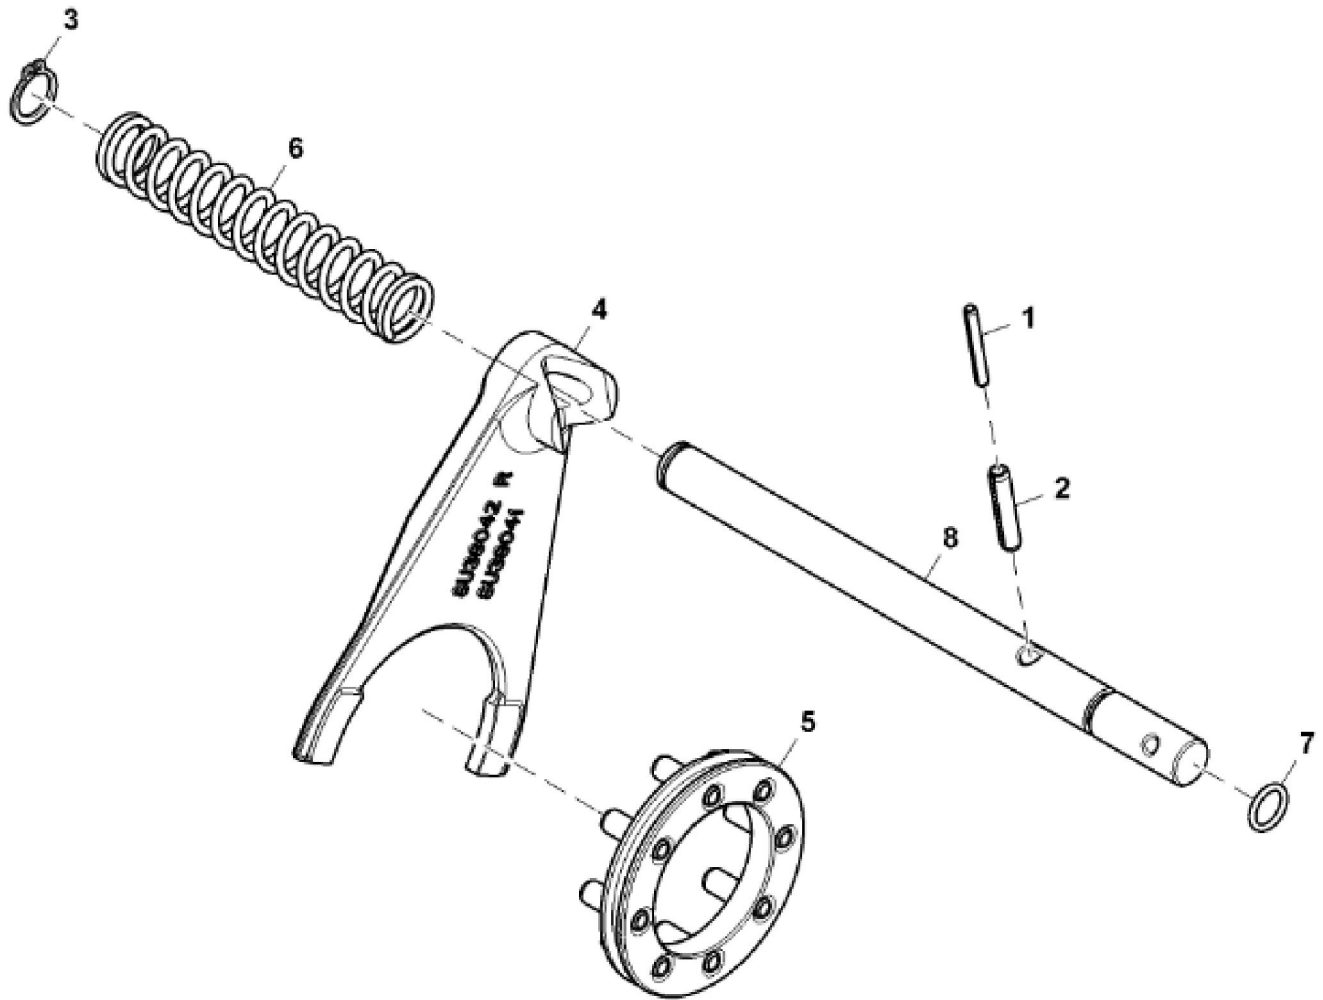

ETN132932AR2

KEY	PART NO.	PART NAME	QTY	REMARKS	
1	SU314629	SHAFT	1		
2	SU324469	FORK	1		
3	SU317895	O-RING	1		
4	SU314633	SPRING	1		
5	34M7031	SPRING PIN	1	5 X 24 mm	
6	SJ329038	SHIFTER	1		

<https://www.ebooklibonline.com>

Hello dear friend!

Thank you very much for reading.

Enter the link into your browser.

The full manual is available for immediate download.

<https://www.ebooklibonline.com>

ETN122192AR1

KEY	PART NO.	PART NAME	QTY	REMARKS	
1	34M7035	SPRING PIN	1	5 X 40 mm	
2	34M7047	SPRING PIN	1	8 X 40 mm	
3	40M7269	SNAP RING	1		
4	SU38041	FORK	1		
5	SJ329038	SHIFTER	1		
6	SU317316	SPRING	1		
7	SU317888	O-RING	1		
8	SU37730	SHAFT	1		

Thank you so much for reading

KEY	PART NO.	PART NAME	QTY	REMARKS	
1	SU41420	CONTROL LEVER	1		
2	SU317748	KNOB	1		
3	SU326692	SEAT	1		
4	SU319413	PIN	1		
5	19M7163	CAP SCREW	2	M8 X 25	
6	SU40693	SEAL	1		
7	M132601	LABEL	1	(Differential lock)	
8	24M7028	WASHER	1	10.500 X 20 X 2 mm	
9	11M7059	COTTER PIN	1	3.200 X 20 mm	