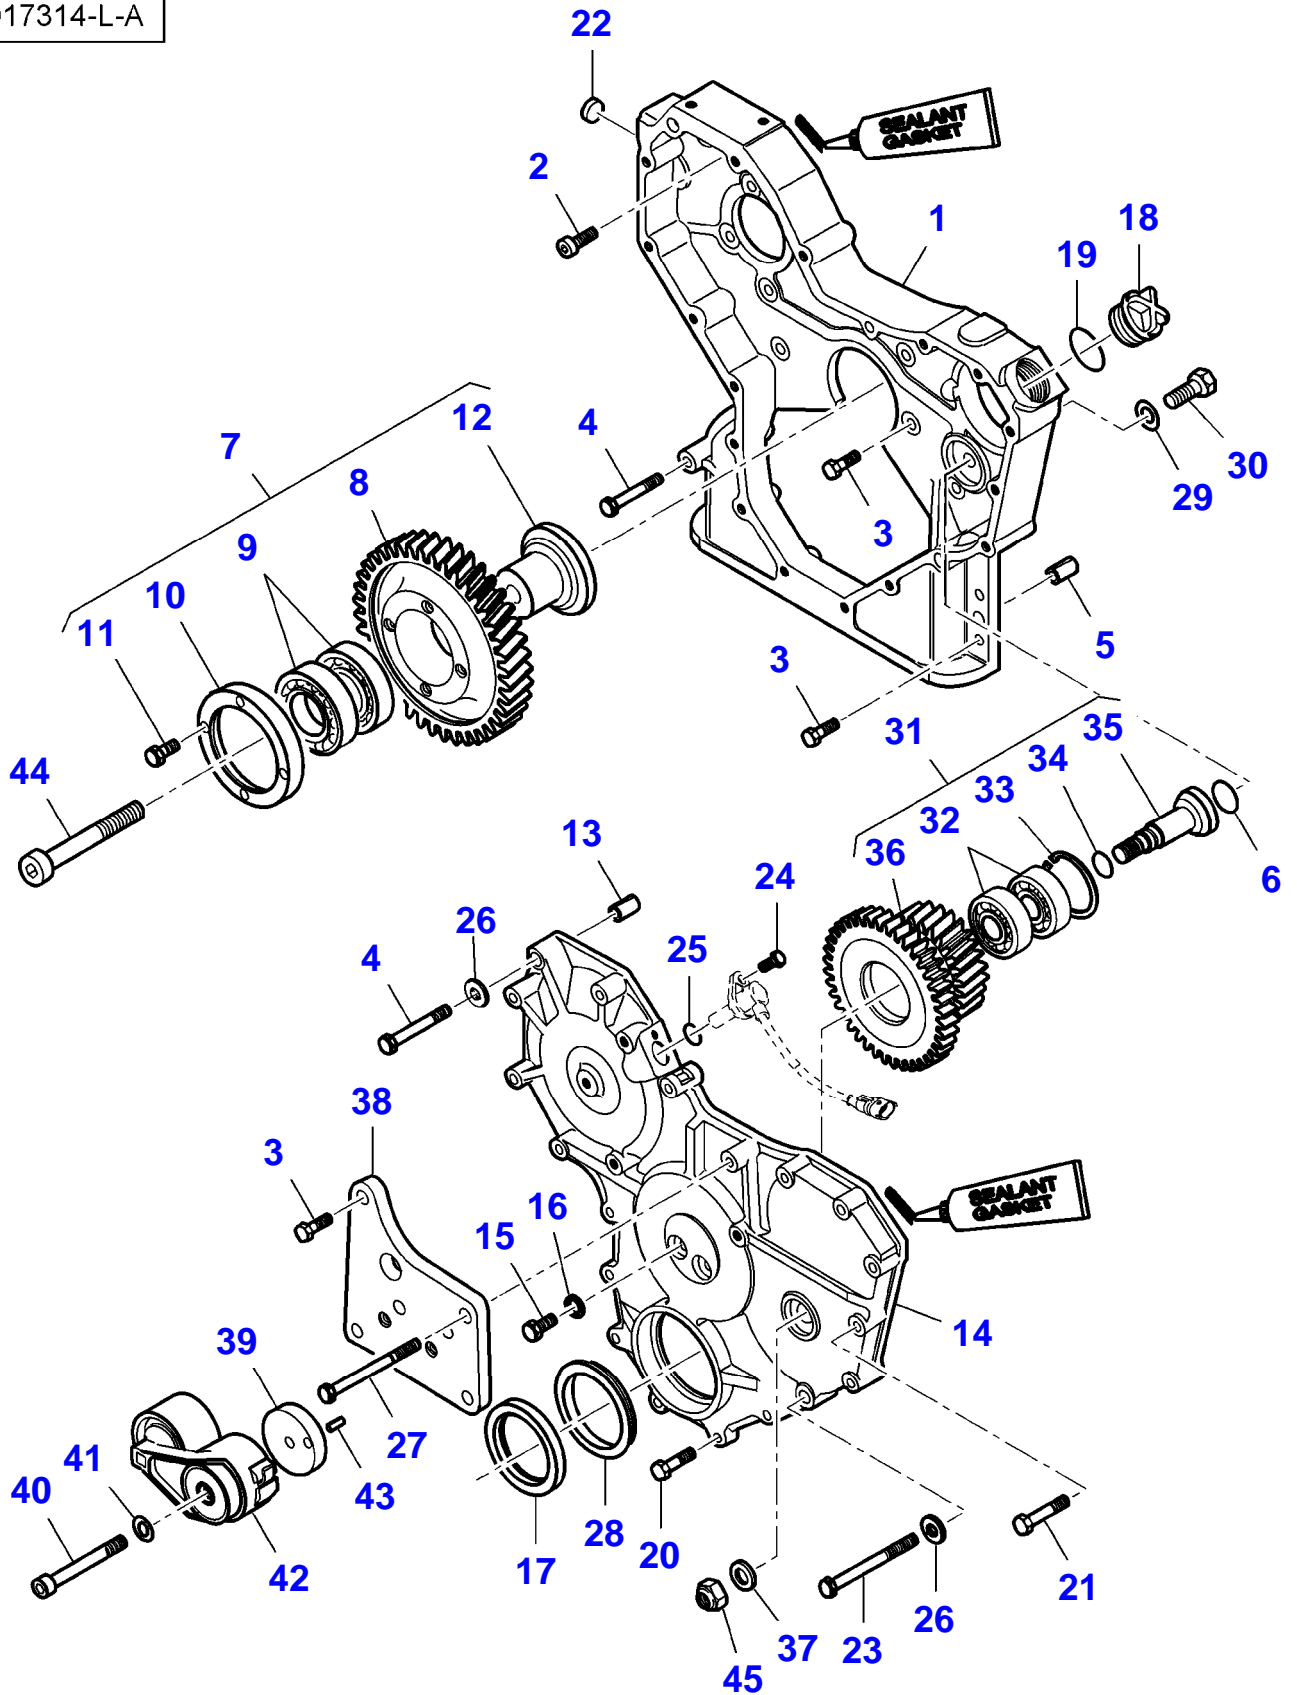

8017314-L-A

Item	Part Number	Qty	Description Comments
1	V837070062	1	TIMING GEAR CASE
2	V581804620	2	HEX SOCKET SCREW
3	V528801400	14	HEX CAP SCREW
4	V529801470	2	HEX CAP SCREW
5	V598359850	2	PIN
6	V614601924	1	O-RING
7	V837070001	1	KIT, GEAR COMPLETE ASSEMBLY
8	V837070000	1	IDLER GEAR
9	V610072109	1	BALL BEARING
10	V836855565	1	RING
11	V528901400	4	HEX CAP SCREW
12	V836855562	1	SHAFT
13	V598359860	2	PIN
14	V837070162	1	GEAR HOUSING FRONT COVER
15	V528801380	2	HEX CAP SCREW
16	V615870814	2	SEALING WASHER
17	V836840883	1	CRANKSHAFT SEAL
	V836873100	X	SPACER [A]
18	V836017927	1	CAP
19	V614603540	1	O-RING
20	V528801410	6	HEX CAP SCREW
21	V529801440	10	HEX CAP SCREW
22	V640016016	1	PLUG
23	V529801540	1	HEX CAP SCREW
24	V528801062	1	HEX CAP SCREW
25	V614601524	1	O-RING UP TO ENGINE NUMBER
	V614601718	1	O-RING FROM ENGINE S/N
26	V836120989	2	WASHER
27	V529801560	1	HEX CAP SCREW
28	V836855636	1	SHIELD
29	V500951200	1	SPRING WASHER
30	V528902200	1	HEX CAP SCREW UP TO ENGINE NUMBER
	V581705420	1	HEX SOCKET SCREW FROM ENGINE S/N
31	V837070086	1	DUAL GEAR WHEEL COMPLETE ASSEMBLY
32	V610073040	1	BALL BEARING
33	V617330052	1	LOCK RING
34	V614601324	1	O-RING
35	V837069069	1	SHAFT
36	V837070112	1	DUAL GEAR WHEEL
37	V837069070	1	WASHER
38	V837070288	1	RETAINING PLATE
39	V837067787	1	SPACER
40	V581805170	1	HEX SOCKET SCREW
41	V500951000	1	SPRING WASHER
42	V836667411	1	TENSIONER
43	V595954600	1	PIN
44	V581705910	1	HEX SOCKET SCREW
45	V504601400	1	NUT

[A] INCLUDED IN KIT V837062644