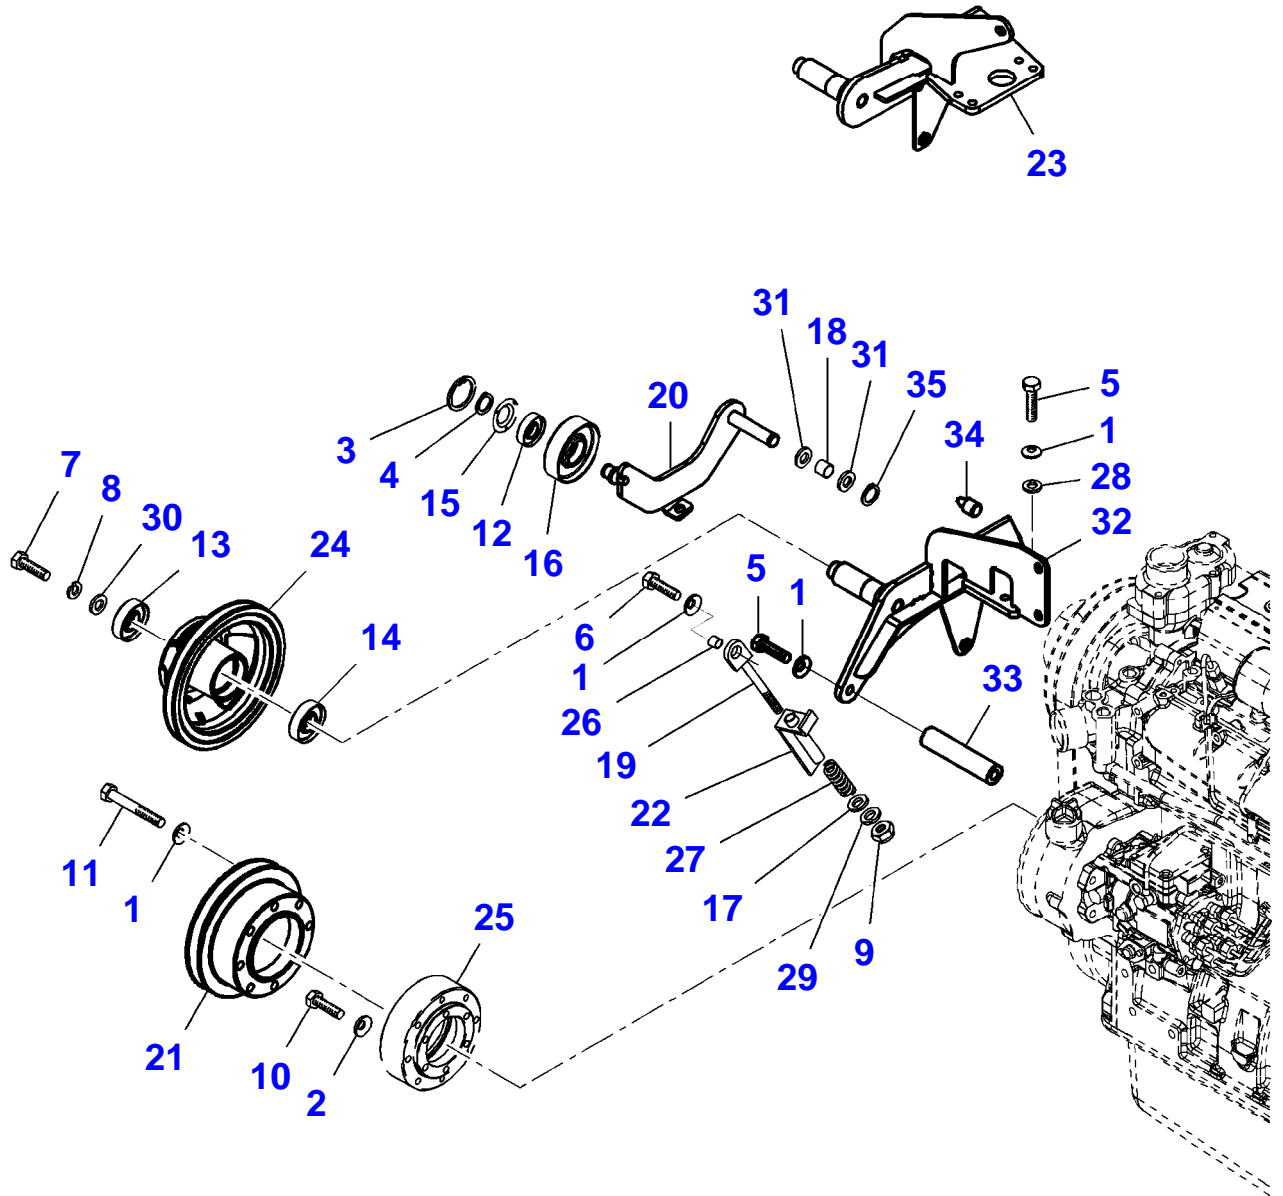

Item	Part Number	Qty	Description Comments	Technical Specification
1	LA11115821	1	HEX CAP SCREW	M14 X 40 ISO 8.8 IF
2	LA12034671	6	LOCK WASHER	M10
3	LA12035571	1	SPRING WASHER	M14
4	LA16040821	6	HEX CAP SCREW UP TO SERIAL NUMBER 552310264 UP TO SERIAL NUMBER 552410118 AL	M10 X 40 ISO 8.8 IF
	LA11107821	6	HEX CAP SCREW FROM SERIAL NUMBER 552310265 FROM SERIAL NUMBER 552410119 AL	M10 X 80 ISO 8.8 PF
5	LA28996520	1	BEAR. 6205 2RS	
6	LA322829350	1	FAN UP TO SERIAL NUMBER 552310264 UP TO SERIAL NUMBER 552410118 AL	
	LA323445050	1	FAN FROM SERIAL NUMBER 552310265 FROM SERIAL NUMBER 552410119 AL	
7	LA322991350	1	SEAL	L = 6000 MM
8	LA340433238	1	BELT UP TO SERIAL NUMBER 552310258 UP TO SERIAL NUMBER 552410118 AL	
	LA340433242	1	BELT FROM SERIAL NUMBER 552310259 FROM SERIAL NUMBER 552410119 AL	L = 1320 MM
9	LA355531950	1	FLAT WASHER	?14,5-48 X 5 MM
10	LA323444150	1	FLANGE FROM SERIAL NUMBER 552310265 FROM SERIAL NUMBER 552410119 AL	

8015454-L-A