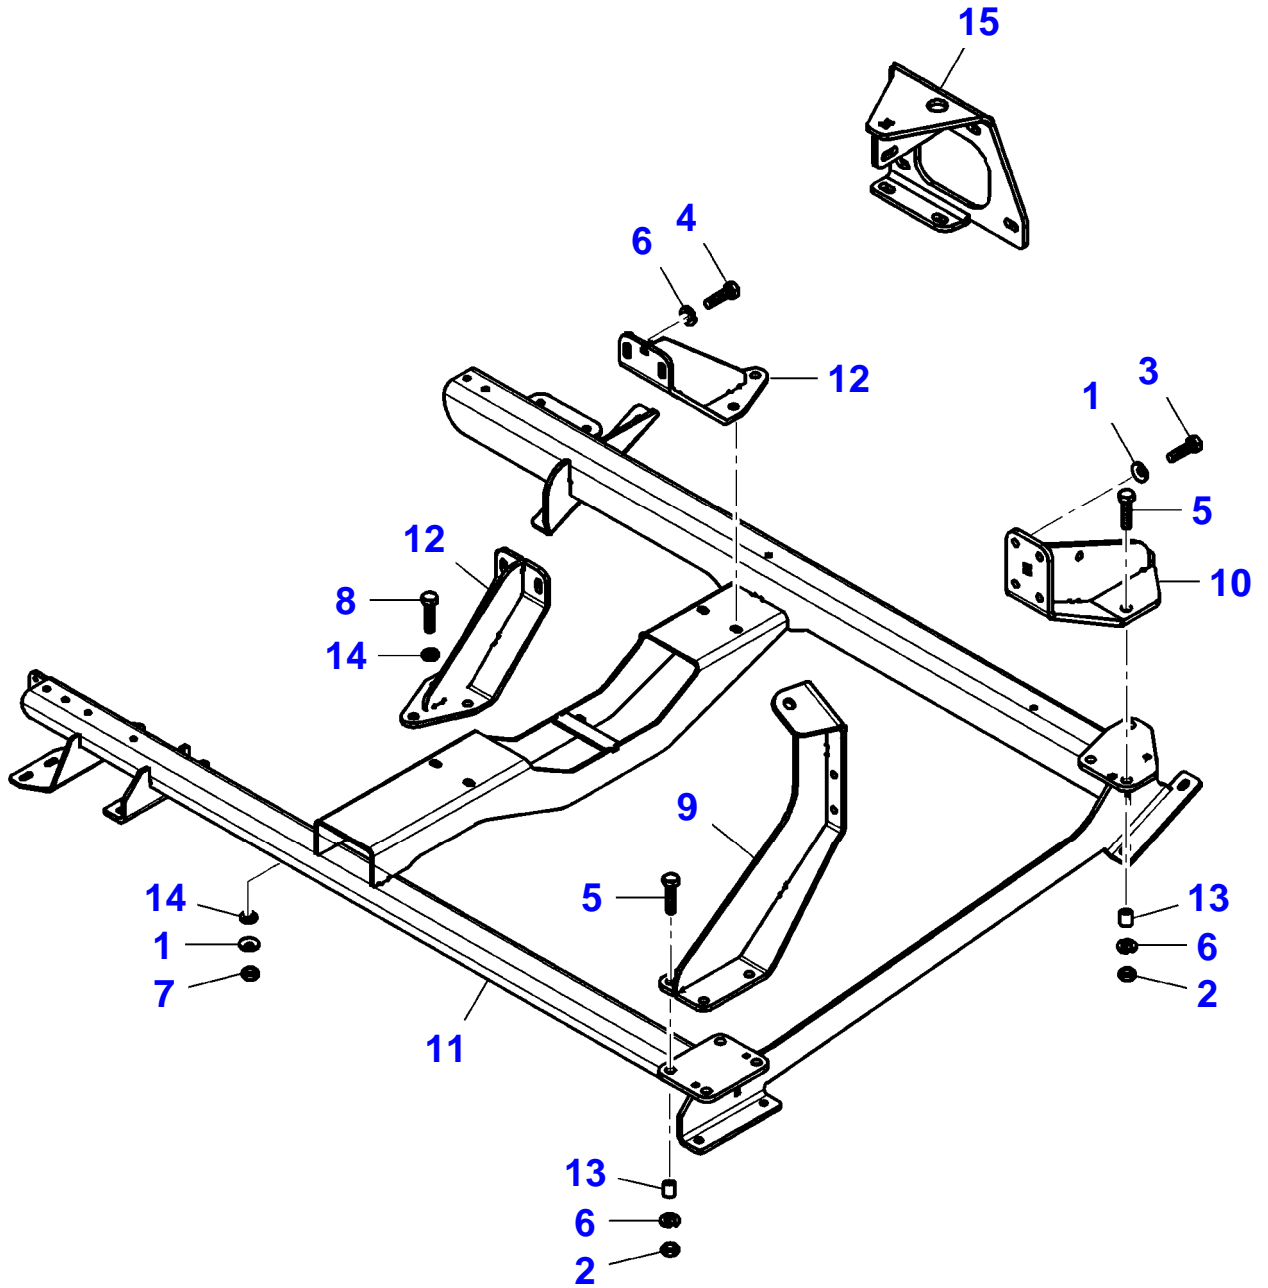

Item	Part Number	Qty	Description Comments	Technical Specification
30	LA355531950	1	FLAT WASHER	?14,5-48 X 5 MM
31	LA355533810	2	FLAT WASHER	?20,5-32 X 1 MM
32	LA323193250	1	BRACKET FROM SERIAL NUMBER 552310049 FROM SERIAL NUMBER 552410027 AL	
33	LA340415226	1	SPACER FROM SERIAL NUMBER 552310049 FROM SERIAL NUMBER 552410027 AL	?12,5-25 X 88 MM
34	LA350357851	1	GREASE FITTING	M6 ISO
35	LA11066876	1	CIRCLIP	?20 MM

8015453-L-A