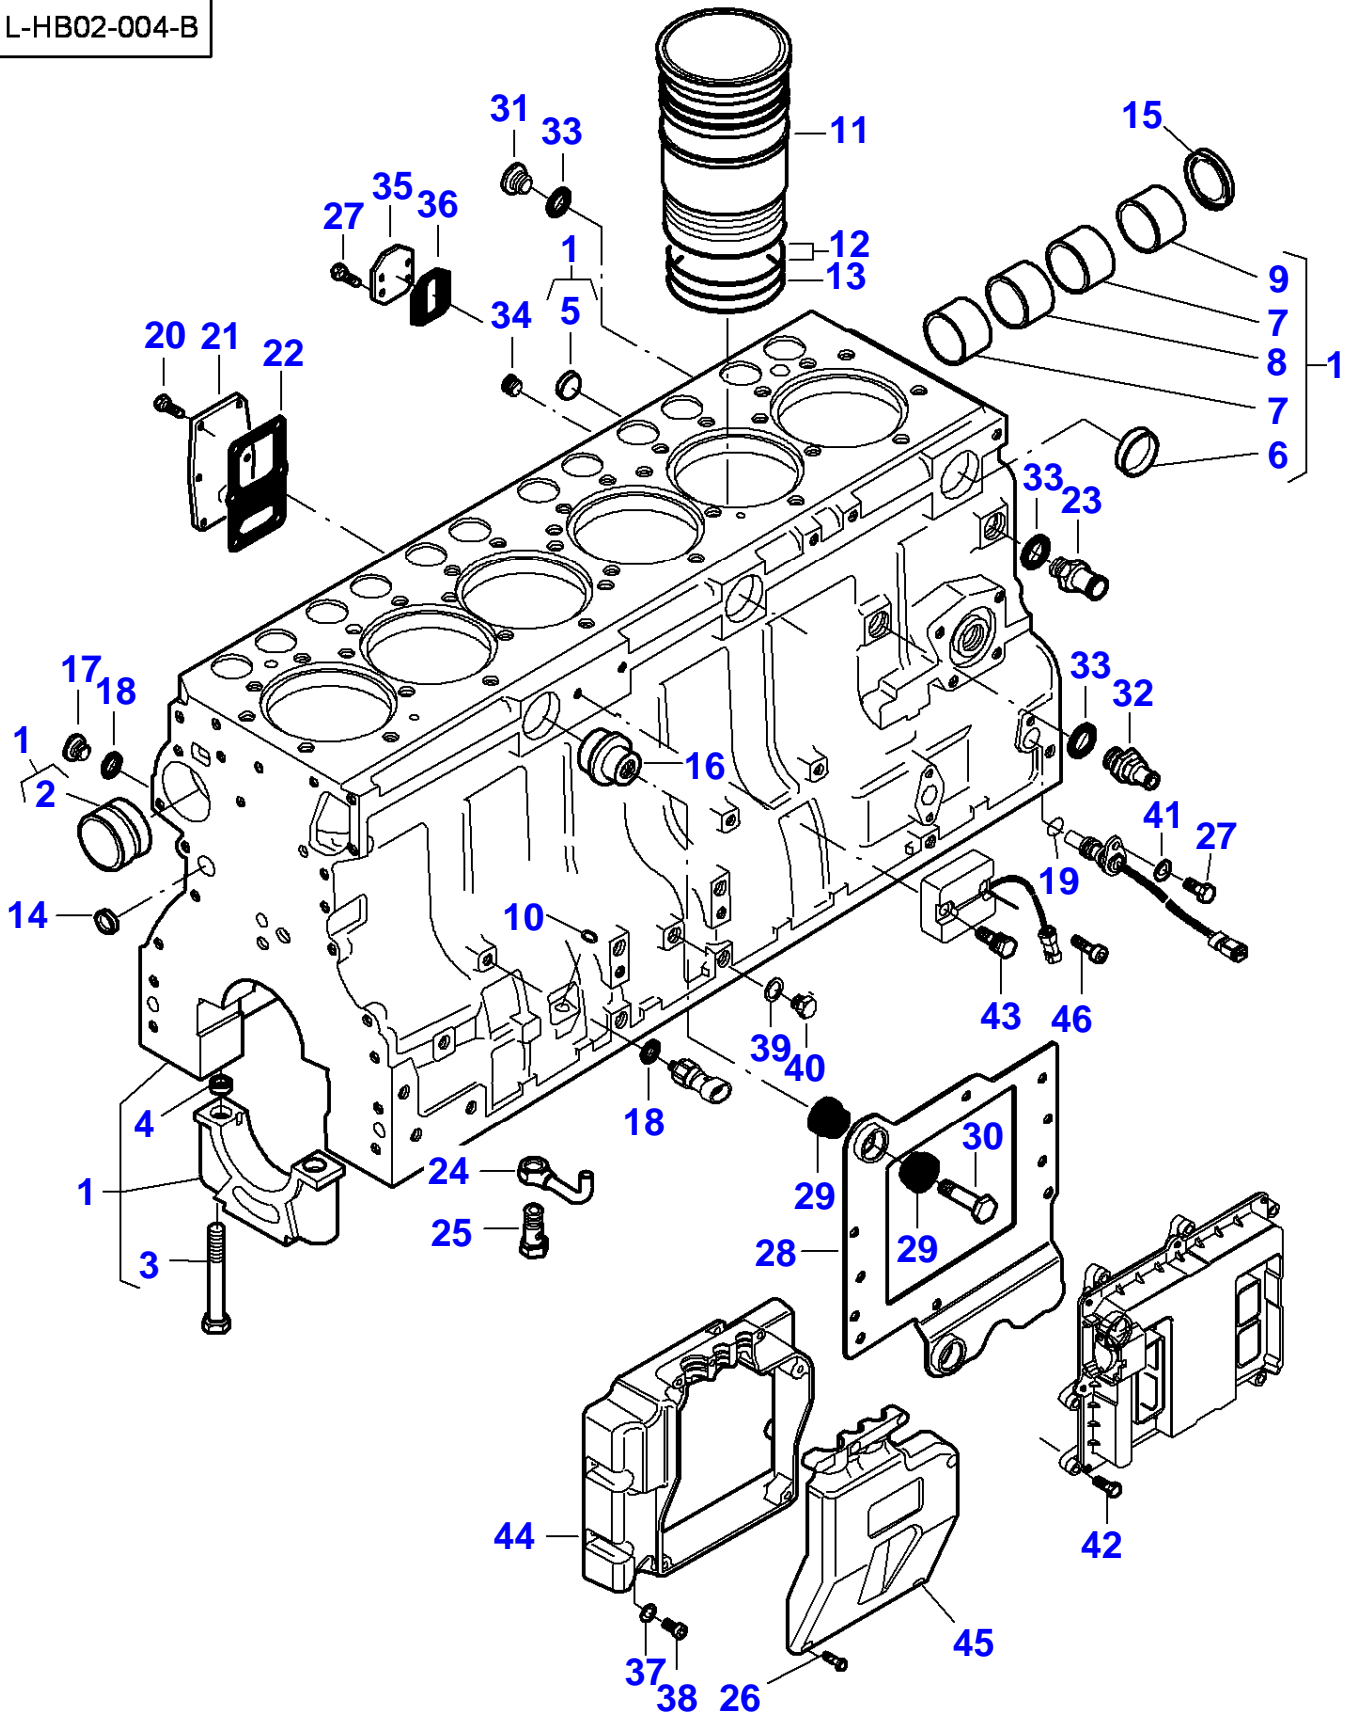

L-HB02-004-B

Item	Part Number	Qty	Description Comments
1	V837070103	1	CYLINDER BLOCK COMPLETE ASSEMBLY
2	V836866069	1	CAMSHAFT BEARING BUSH
	V836866036	X	CAMSHAFT BEARING BUSH
3	V529903180	14	HEX CAP SCREW
4	V836214478	78	GUIDE SLEEVE
5	V640016018	1	PLUG
6	V640016040	2	PLUG
7	V836852460	2	CAMSHAFT BEARING BUSH
8	V836852459	1	CAMSHAFT BEARING BUSH
9	V836852461	1	CAMSHAFT BEARING BUSH
10	V640016012	1	PLUG
11	V836673191	6	LINER
	V836647933	X	LINER
	V836647934	X	LINER
	V836647935	X	LINER
12	V836647502	12	CYLINDER LINER O-RING [A]
13	V836647503	6	CYLINDER LINER O-RING [A]
14	V640016016	4	PLUG [A]
15	V836852744	1	PLUG
16	V837069057	1	PLUG
17	V640325110	4	PLUG
18	V615871014	5	SEALING WASHER [A]
19	V614601524	1	O-RING
20	V528801380	6	HEX CAP SCREW
21	V836846444	1	FLANGE
22	V836322852	1	GASKET [A]
23	V836119837	1	HOSE COUPLER
24	V837070021	6	PIPE
25	V836338601	6	PRESSURE VALVE
26	V590253388	6	SCREW
27	V528801362	5	HEX CAP SCREW
28	V837070147	1	ECU BRACKET
29	V837069052	6	RUBBER BUSH
30	V837069056	3	SCREW
31	V640325018	1	PLUG
32	V836664377	1	COCK
33	V615881824	3	SEALING WASHER [A]
34	V640025010	1	PLUG UP TO ENGINE NUMBER
35	V836866957	1	COVER
36	V836866958	1	GASKET [A]
37	V500150642	5	WASHER
38	V581804182	5	HEX SOCKET SCREW
39	V615881216	1	SEALING WASHER [A]
40	V640045112	1	PLUG
41	V500050840	1	FLAT WASHER
42	V529801102	8	HEX CAP SCREW
43	V837070197	2	SCREW
44	V837070285	1	COVER
45	V837070286	1	COVER
46	V581804600	1	HEX SOCKET SCREW UP TO ENGINE NUMBER [A] INCLUDED IN KIT V837062644