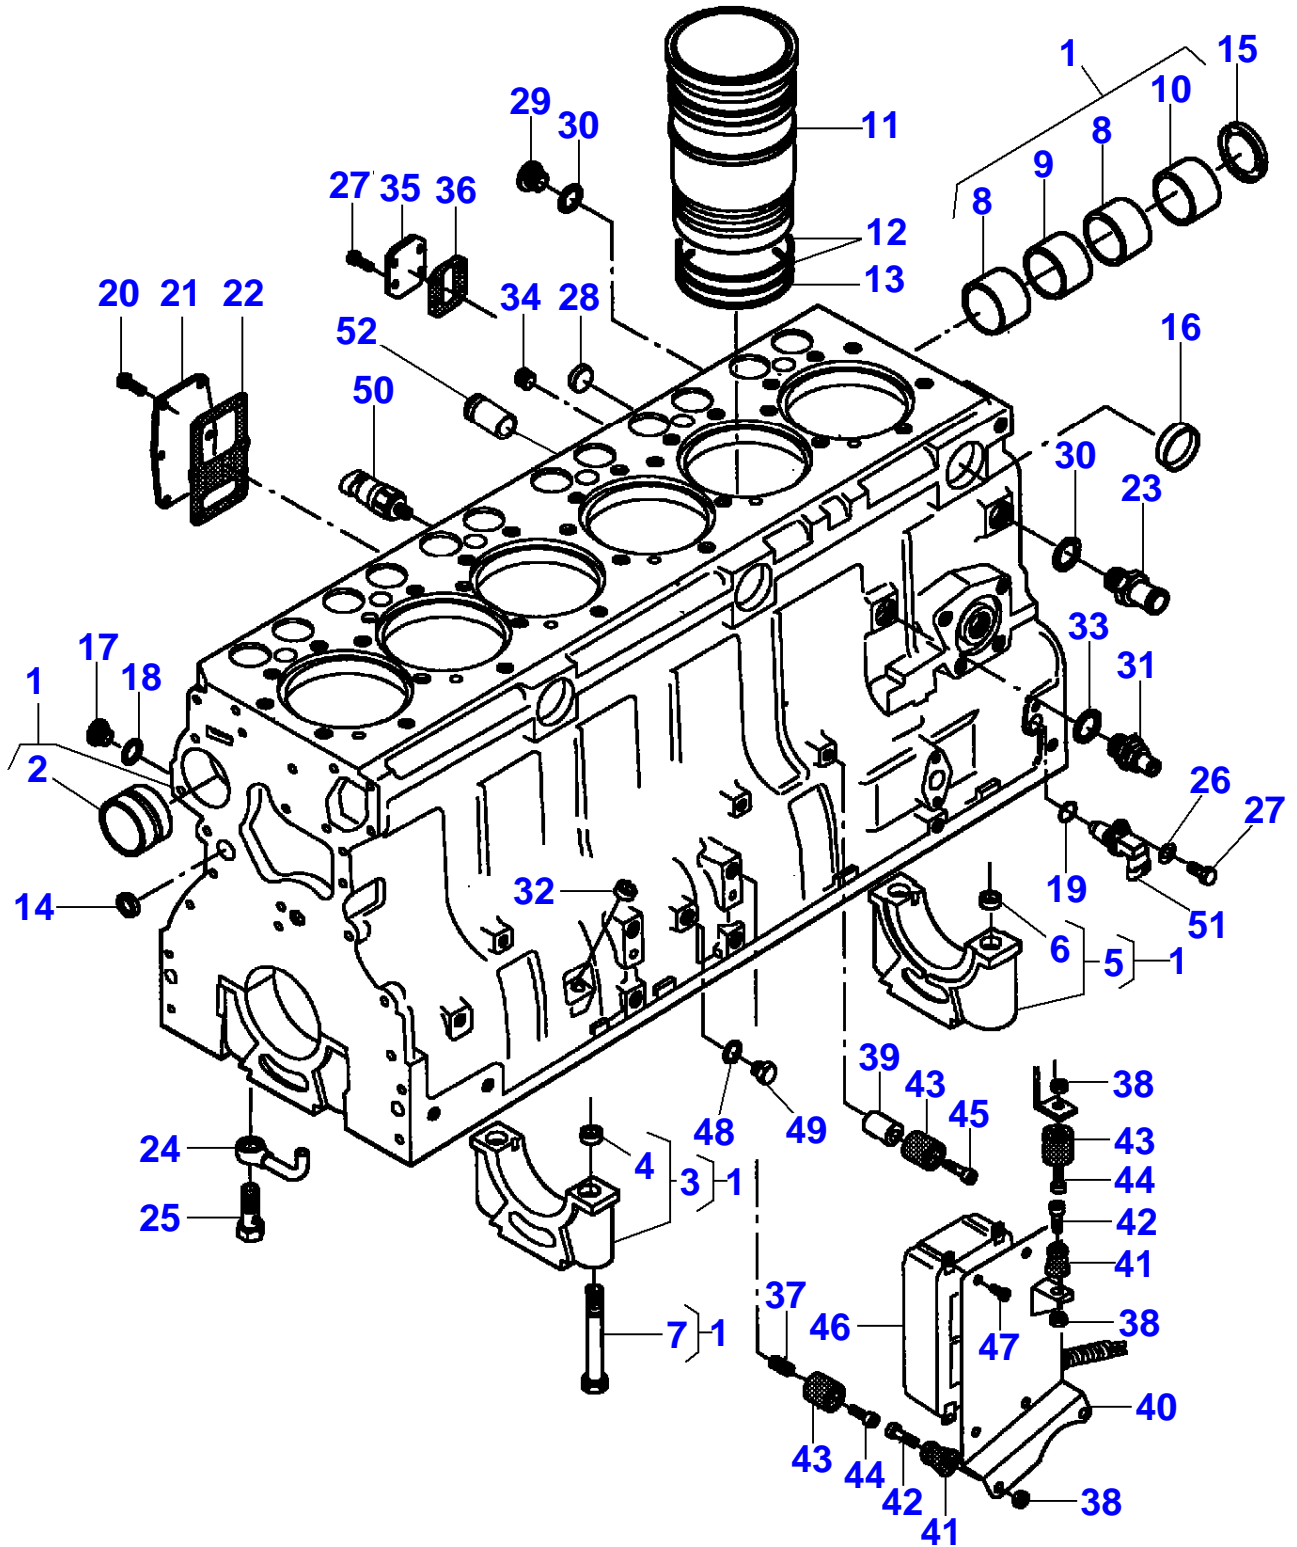

L-HB02-001-A

Item	Part Number	Qty	Description Comments	Technical Specification
1	V836866110	1	CYLINDER BLOCK COMPLETE ASSEMBLY	
2	V836866069	1	CAMSHAFT BEARING BUSH	
3	NS	6	NON-SERVICEABLE PART	
4	V836214478	12	GUIDE SLEEVE	
5	NS	1	NON-SERVICEABLE PART	
6	V836214478	2	GUIDE SLEEVE	
7	V529903180	14	HEX CAP SCREW	
8	V836852460	2	CAMSHAFT BEARING BUSH	
9	V836852459	1	CAMSHAFT BEARING BUSH	
10	V836852461	1	CAMSHAFT BEARING BUSH	
11	V836666990	6	LINER	
	V836647933	X	LINER THICKNESS 9,08 MM [A]	
	V836647934	X	LINER THICKNESS 9,13 MM [A]	
	V836647935	X	LINER THICKNESS 9,23 MM [A]	
12	V836647502	12	CYLINDER LINER O-RING	
13	V836647503	6	CYLINDER LINER O-RING	
14	V640016016	4	PLUG	
15	V836852744	1	PLUG	
16	V640016040	3	PLUG	
17	V640325110	3	PLUG	
18	V615871014	4	SEALING WASHER	
19	VKH7070	1	O-RING	15.3 X 2.4 90SH SMS1586
20	V528801380	6	HEX CAP SCREW	
21	V836846444	1	FLANGE	
22	V836322852	1	GASKET	
23	V836119837	1	HOSE COUPLER	
24	V836855093	6	OIL NOZZLE	
25	V836338601	6	PRESSURE VALVE	
26	V500050840	1	FLAT WASHER	
27	V528801362	5	HEX CAP SCREW	
28	V640016018	1	PLUG	
29	V640325018	1	PLUG	
30	V615881822	2	SEALING WASHER	
31	V836664377	1	COCK	
32	V640016012	1	PLUG	
33	V615881824	1	SEALING WASHER	
34	V640025010	1	PLUG	
35	V836866957	1	COVER	
36	V836866958	1	GASKET	
37	V836859153	1	THREADED BUSH	
38	V510600802	4	NUT	
39	V836136475	1	SPACER PIECE	
40	V836867134	1	ECU BRACKET	
41	V836666095	3	KNOB	
42	V581804630	3	HEX SOCKET SCREW	
43	V836666094	3	RUBBER BUSH	
44	V581804580	2	HEX SOCKET SCREW	
45	V581804640	1	HEX SOCKET SCREW	
46	V836869222	1	ENGINE CONTROL UNIT SEE PAGE 01-0036	
47	V572504172	4	SCREW	
48	V615881216	1	SEALING WASHER	
49	V640045112	1	PLUG	
50	V836866613	1	SENSOR SEE PAGE 01-0036	
51	V836866392	1	SPEED SENSOR SEE PAGE 01-0036	
52	V836647574	1	OIL PIPE	

[A] INCLUDED IN V836840103