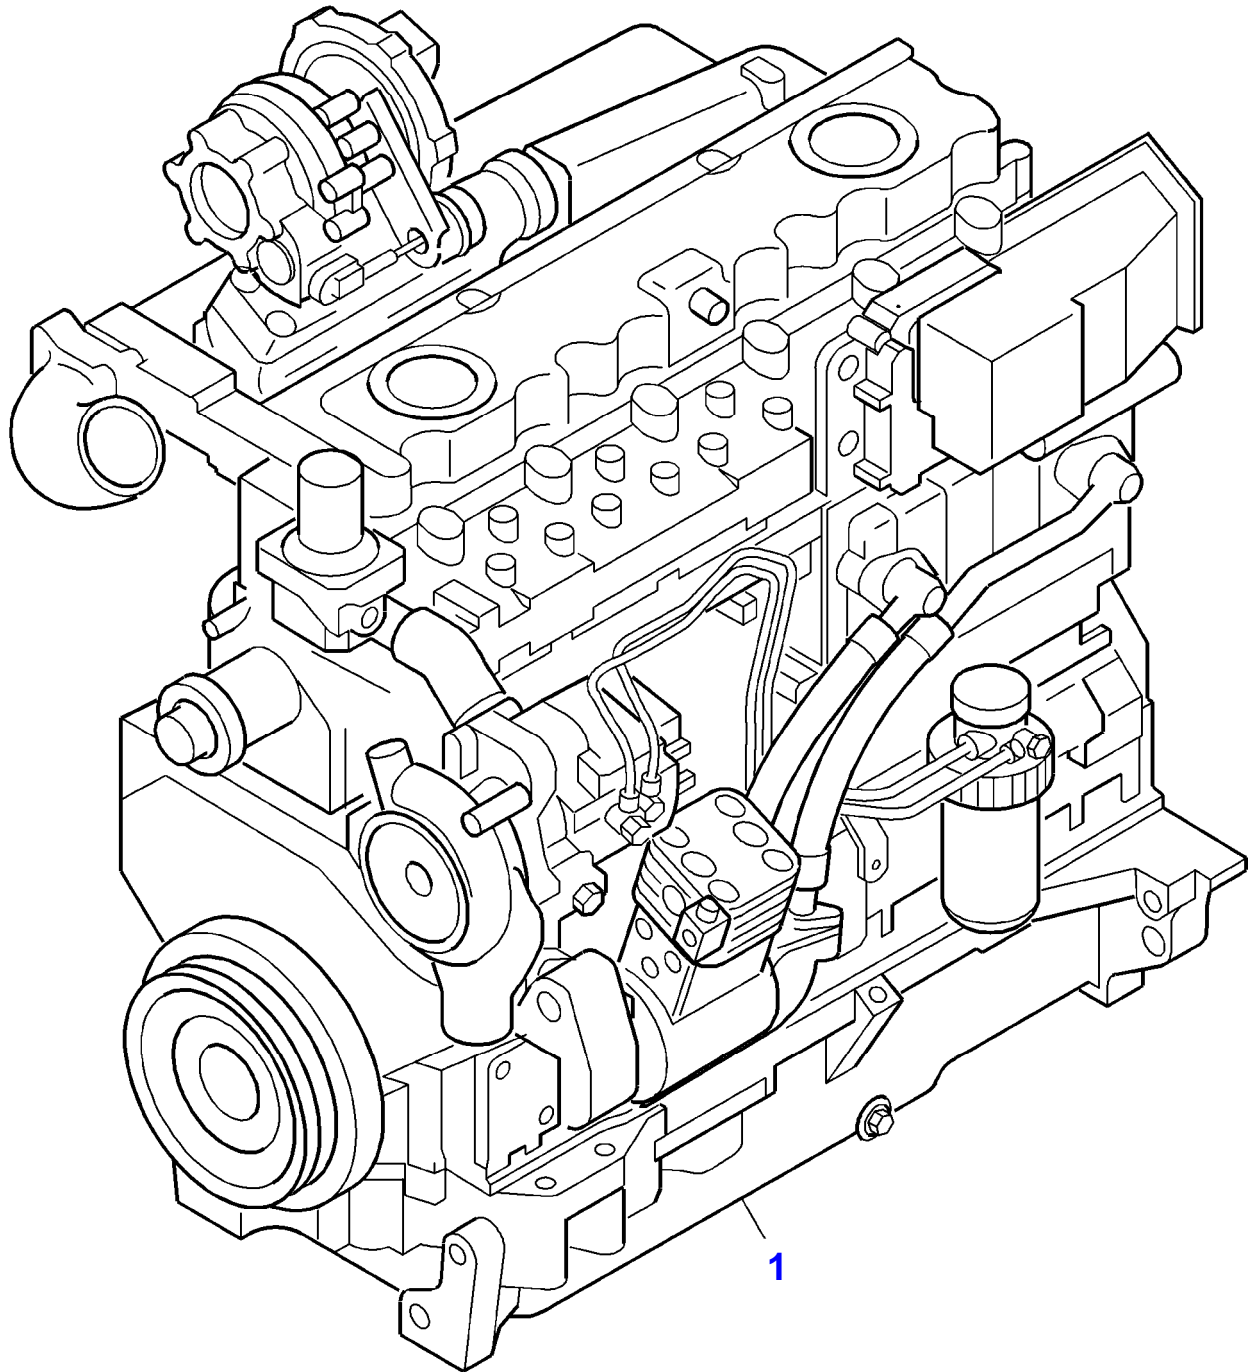

8015453-L-A

Item	Part Number	Qty	Description Comments	Technical Specification
1	LA140046	6	SPRING WASHER	M12
2	LA10790521	7	NUT	M16 (1.5) ISO
3	LA11112421	4	HEXAGONAL HEAD BOLT	M12 X 30 (1.75) ISO 8.8 IF
4	LA11115621	2	HEX CAP SCREW	M14 X 35 ISO 8.8 IF
5	LA11254131	7	HEX CAP SCREW	M16 X 80 (1.5) ISO 10.9 PF
6	LA12034871	9	LOCK WASHER	M16
7	LA12164911	1	NUT	M12 (1.25) ISO
8	LA15540521	3	HEXAGONAL HEAD BOLT	M12 X 35 (1.25) ISO 8.8 IF
9	LA323109350	1	BRACKET	
10	LA323109450	1	BRACKET	
11	LA323110250	1	FRAME UP TO SERIAL NUMBER 552310258 UP TO SERIAL NUMBER 552410070 AL	
	LA323381250	1	FRAME FROM SERIAL NUMBER 552310259 FROM SERIAL NUMBER 552410071 AL	
12	LA323115050	1	BRACKET	
13	LA340415037	7	BUSH	?16,5-26 X 30 MM
14	LA355530830	1	FLAT WASHER	?12,5-30 X 3 MM
15	LA323376950	1	STIRRUP FROM SERIAL NUMBER 552310259 FROM SERIAL NUMBER 552410119 AL	

8014893-L-A

Item	Part Number	Qty	Description Comments	Technical Specification
1	V832861323	1	ENGINE UP TO MACHINE S/N ...	74 ETA
	V835061642	1	ENGINE FROM MACHINE S/N ... UP TO SERIAL NUMBER 552310195 UP TO SERIAL NUMBER 552410070 AL	74 CTA-4V
	V835076217	1	ENGINE FROM SERIAL NUMBER 552310196 FROM SERIAL NUMBER 552410071 AL	74 CTA-4V
2	V862861323X	1	SHORT BLOCK ENGINE [A]	
	V865061642X	1	SHORT BLOCK ENGINE [A]	74 CTA-4V
	V865076217X	1	SHORT BLOCK ENGINE FROM ENGINE NUMBER U1001 [A]	74 CTA-4V
3	V862861323V	1	LONG BLOCK ENGINE [A]	74 ETA
	V865076217V	1	LONG BLOCK ENGINE [A] <b>[A] NOT ILLUSTRATED</b>	74 CTA-4V