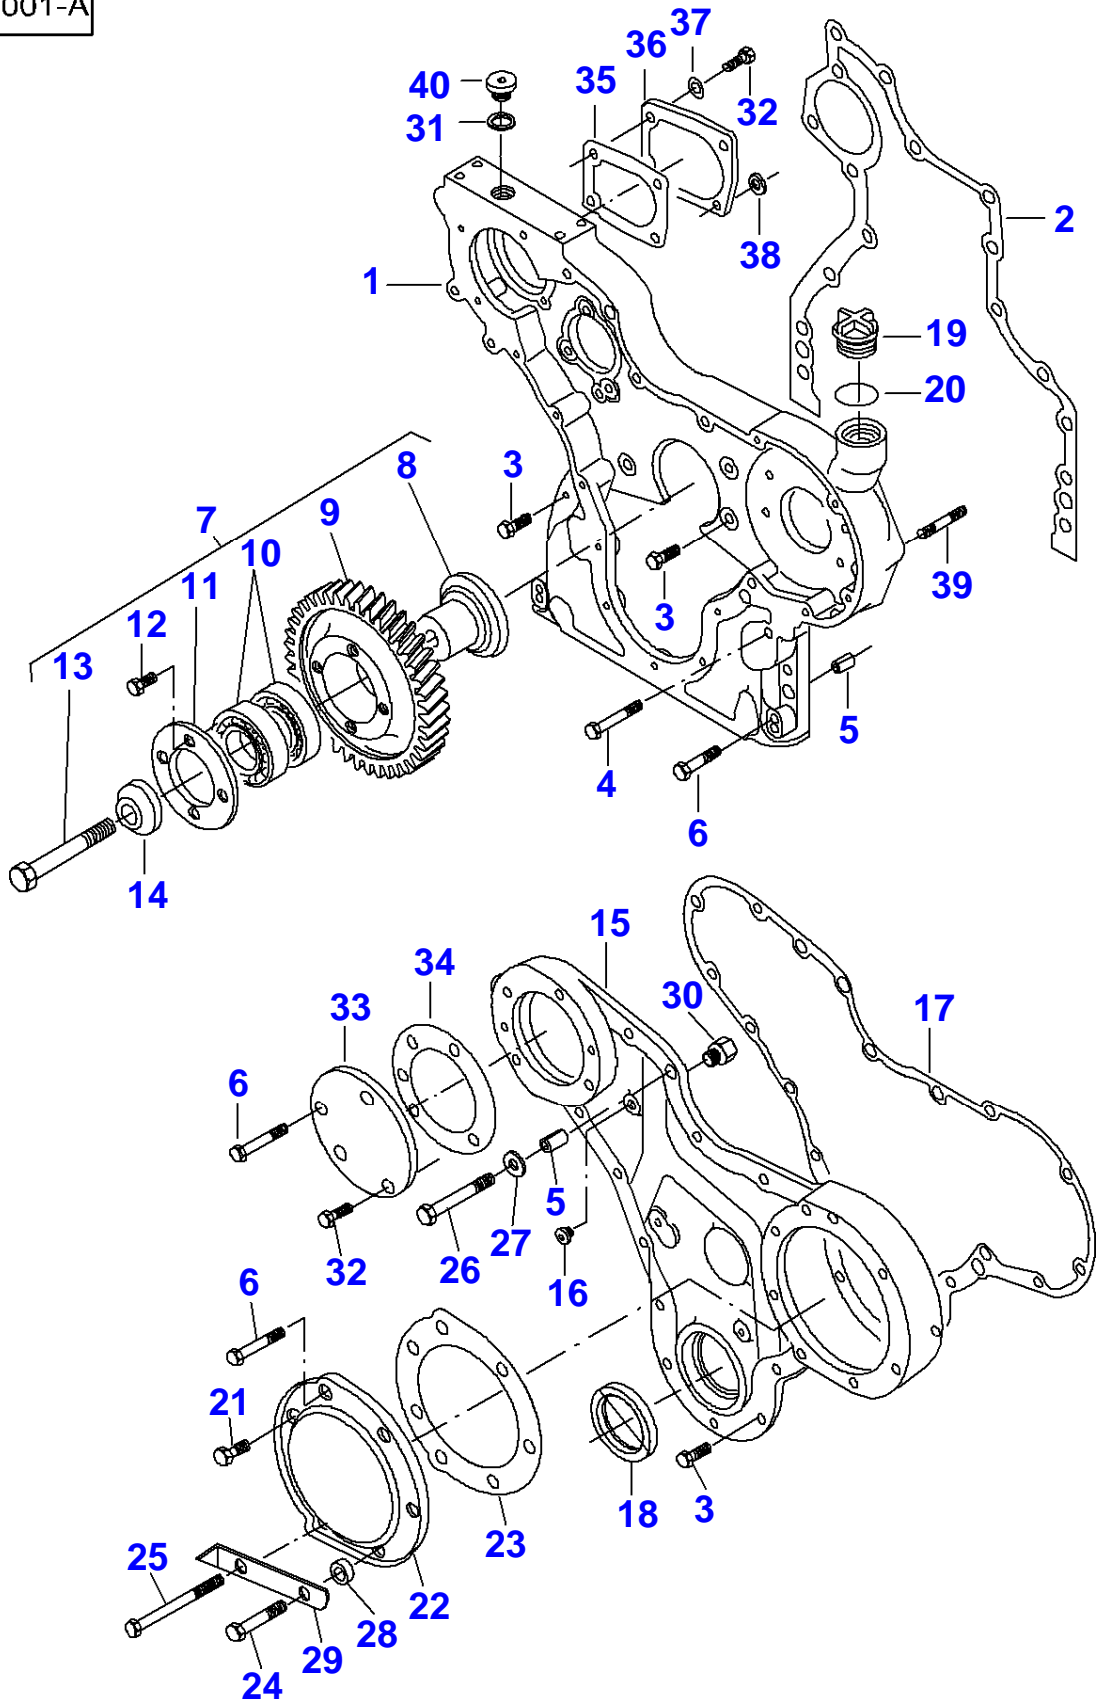

L-HB03-001-A

Item	Part Number	Qty	Description Comments
1	V836866410	1	TIMING GEAR CASE
2	V836647419	1	GASKET
3	V528801400	17	HEX CAP SCREW
4	V529801470	1	HEX CAP SCREW
5	V598359850	4	PIN
6	V529801440	8	HEX CAP SCREW
7	V836647946	1	IDLER GEAR COMPLETE ASSEMBLY
8	V836647937	1	SHAFT
9	V836122756	1	IDLER GEAR
10	V610071079	1	BALL BEARING
11	V836122759	1	RING
12	V528801360	4	HEX CAP SCREW
13	V529902720	1	HEX CAP SCREW
14	V836122758	1	FLANGE
15	V836117328	1	GEAR HOUSING FRONT COVER
16	V588204963	1	HEX SOCKET SCREW
17	V836117329	1	GASKET
18	V614105880	1	OIL SEAL
	V835328899	1	SPACER [A]
19	V836017927	1	CAP
20	V614603540	1	O-RING
21	V528801360	2	HEX CAP SCREW
22	V836120144	1	COVER
23	V836112272	1	GASKET
24	V529801460	1	HEX CAP SCREW
25	V529801560	1	HEX CAP SCREW
26	V529801500	4	HEX CAP SCREW
27	V836120989	1	WASHER
28	V836019695	2	SPACER
29	V836352823	1	TIMING MARK INDICATOR
30	V836647774	1	RESTRICTOR
31	V615881822	1	SEALING WASHER
32	V528801380	5	HEX CAP SCREW
33	V836117337	1	COVER
34	V836117338	1	GASKET
35	V836022077	1	GASKET
36	V836122076	1	COVER
37	V500950800	3	SPRING WASHER
38	V836015967	1	SEALING WASHER
39	V546801815	4	STUD BOLT
40	V640325018	1	PLUG

[A] INCLUDED IN V836840103