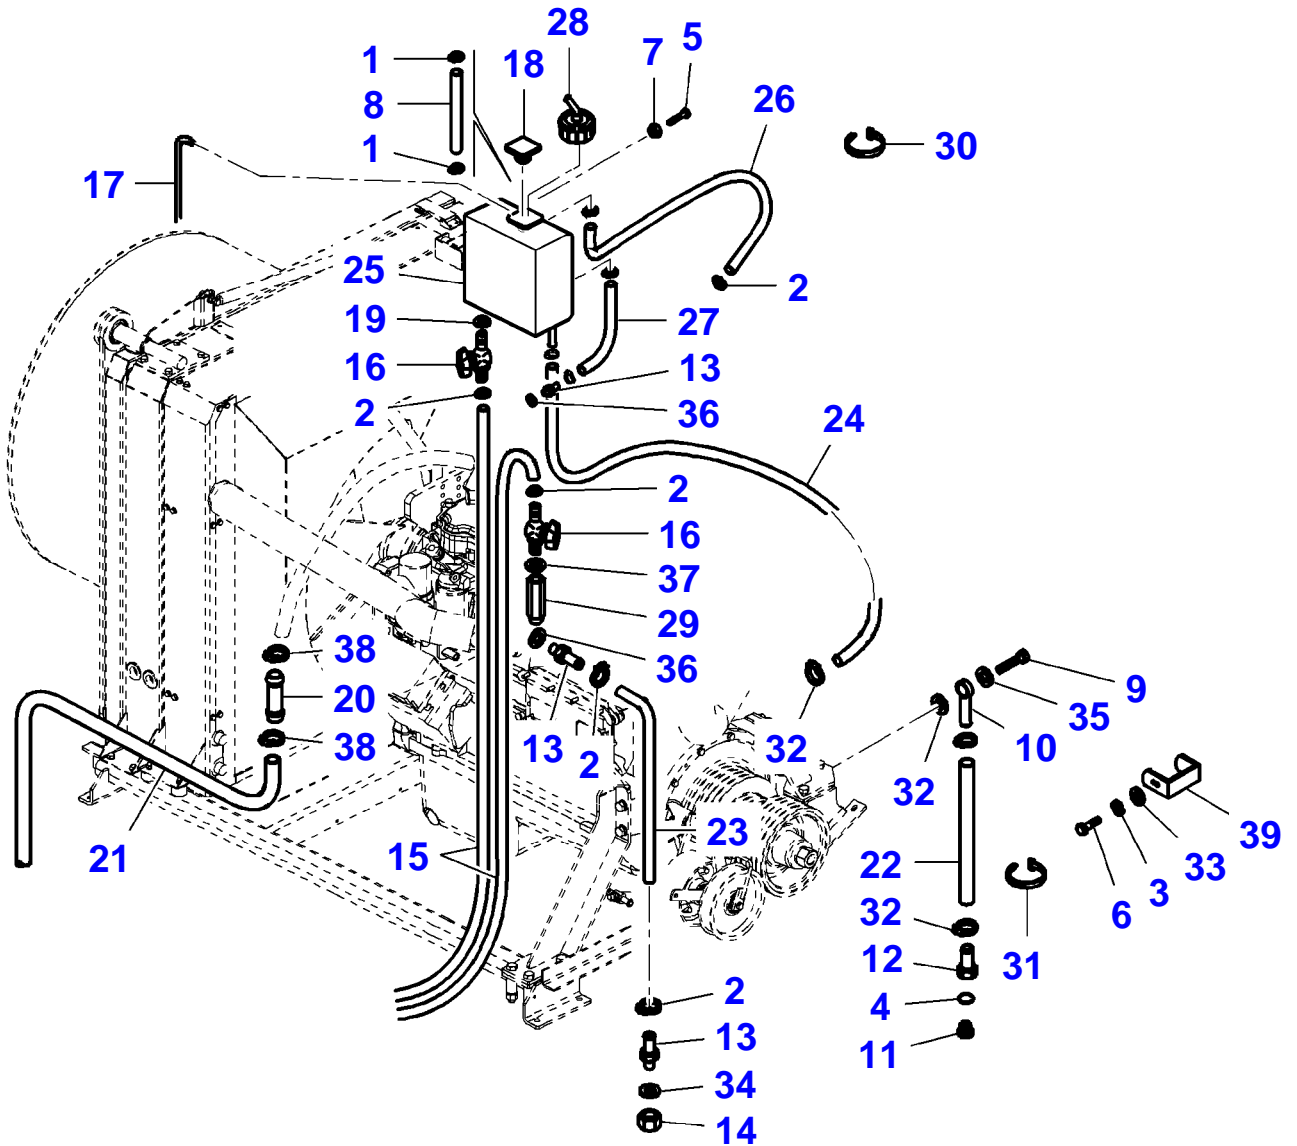

8015452-L-A