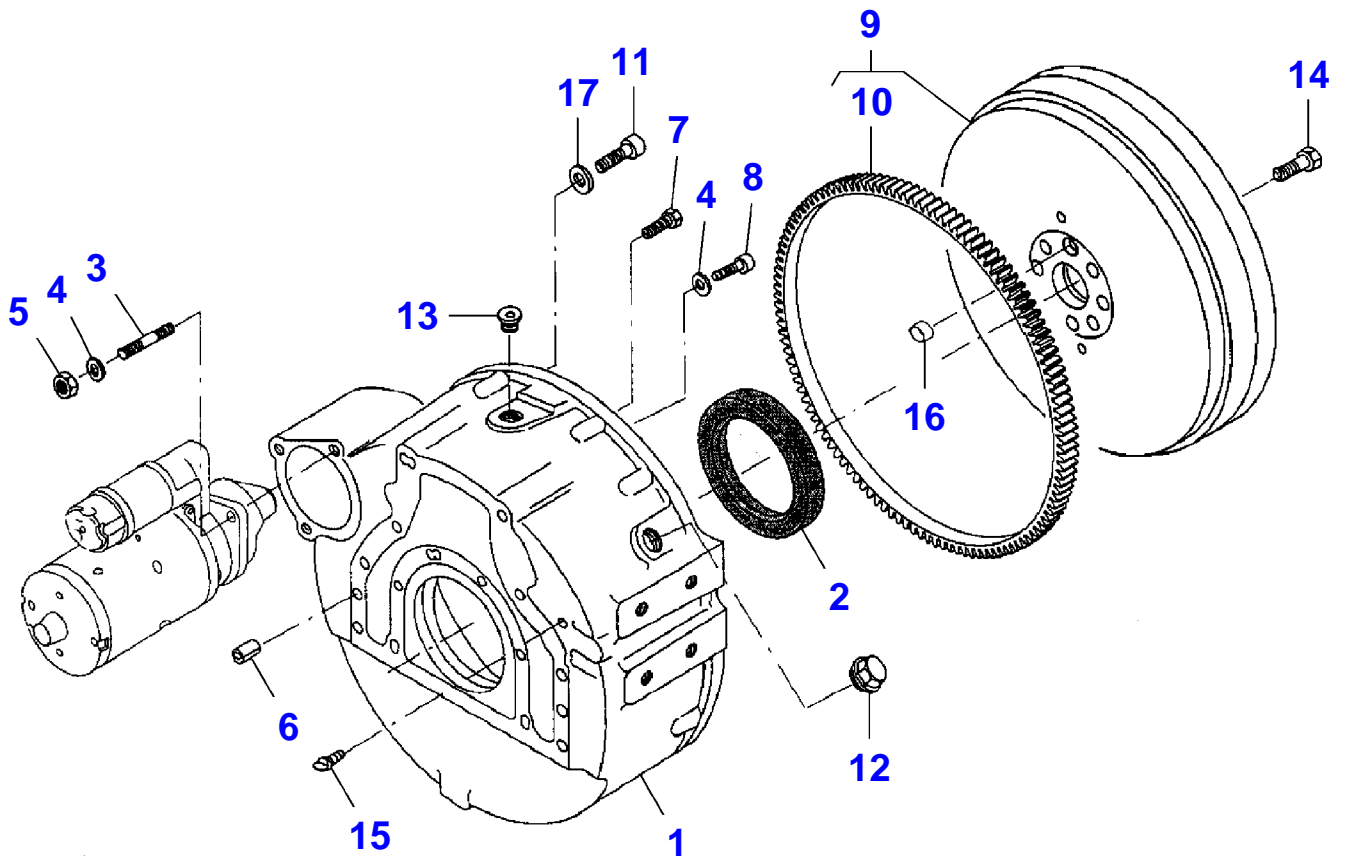

8014895-L-A