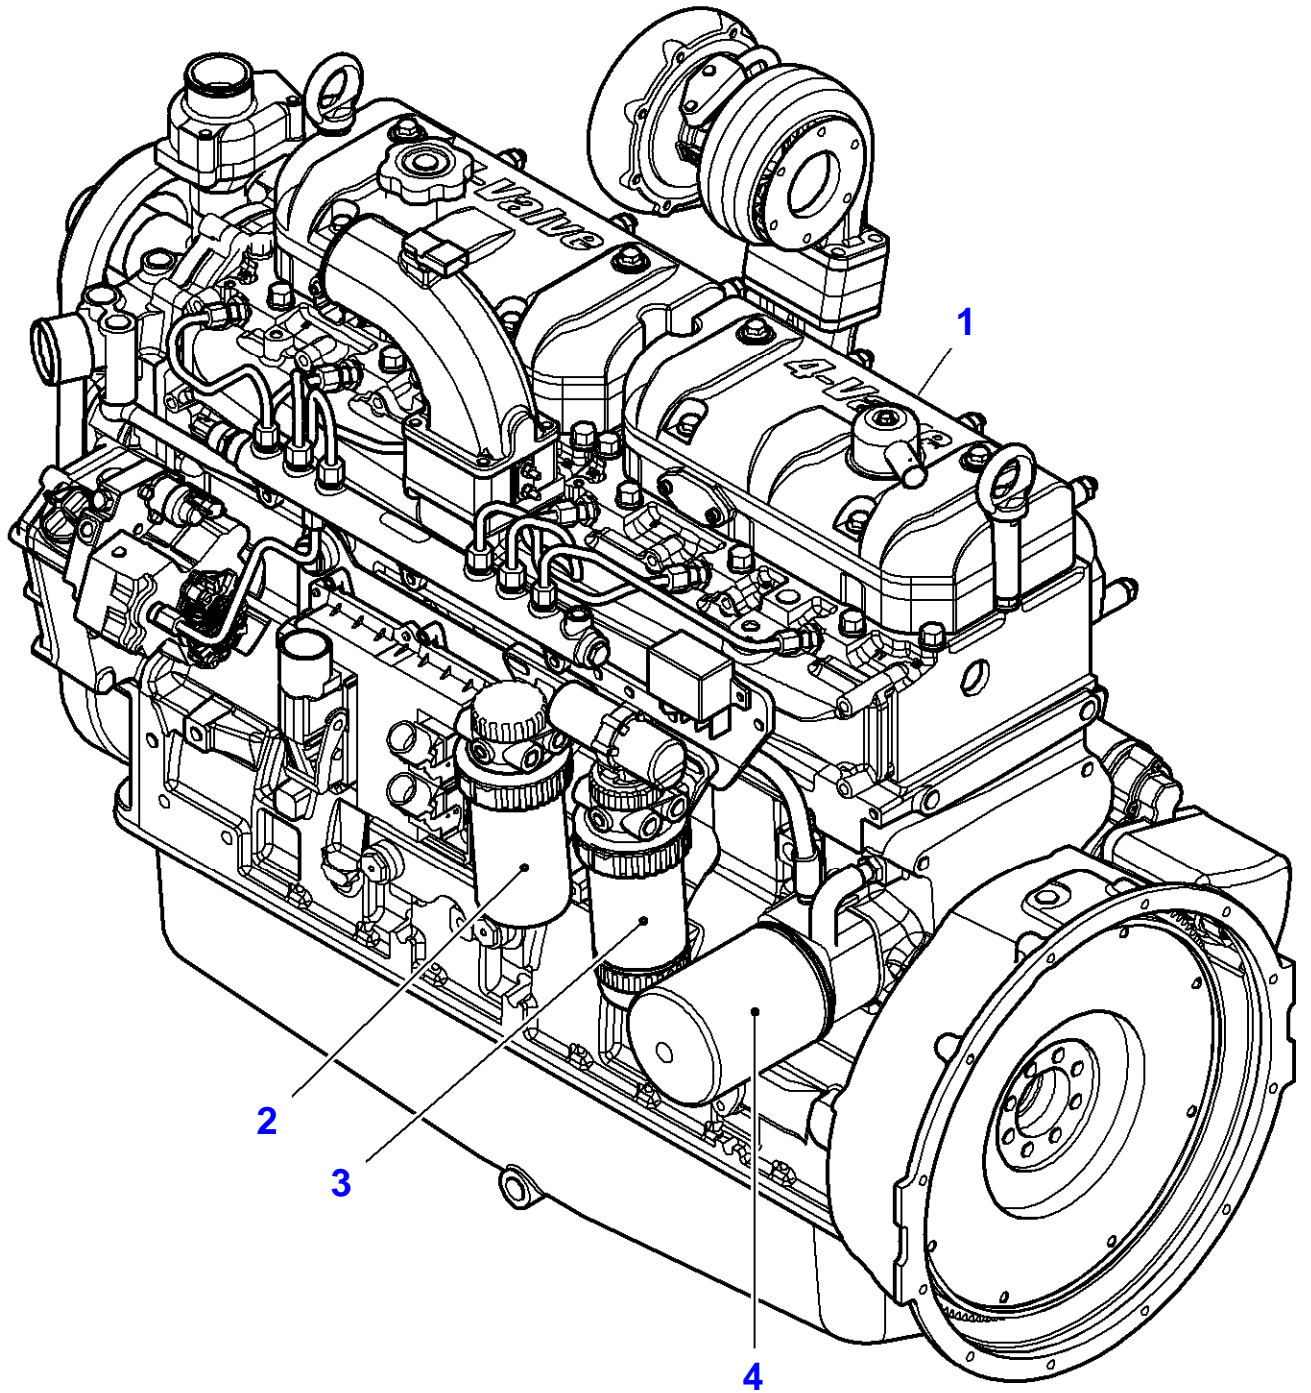

Item	Part Number	Qty	Description Comments	Technical Specification
1	LA140046	6	SPRING WASHER	M12
2	LA10790521	7	NUT	M16 (1.5) ISO
3	LA11112421	4	HEXAGONAL HEAD BOLT	M12 X 30 (1.75) ISO 8.8 IF
4	LA11115621	2	HEX CAP SCREW	M14 X 35 ISO 8.8 IF
5	LA11254131	7	HEX CAP SCREW	M16 X 80 (1.5) ISO 10.9 PF
6	LA12034871	9	LOCK WASHER	M16
7	LA12164911	1	NUT	M12 (1.25) ISO
8	LA15540521	3	HEXAGONAL HEAD BOLT	M12 X 35 (1.25) ISO 8.8 IF
9	LA323109350	1	BRACKET	
10	LA323109450	1	BRACKET	
11	LA323110250	1	FRAME UP TO SERIAL NUMBER 552310258 UP TO SERIAL NUMBER 552410070 AL	
	LA323381250	1	FRAME FROM SERIAL NUMBER 552310259 FROM SERIAL NUMBER 552410071 AL	
12	LA323115050	1	BRACKET	
13	LA340415037	7	BUSH	?16,5-26 X 30 MM
14	LA355530830	1	FLAT WASHER	?12,5-30 X 3 MM
15	LA323376950	1	STIRRUP FROM SERIAL NUMBER 552310259 FROM SERIAL NUMBER 552410119 AL	

L-LC03-007-B