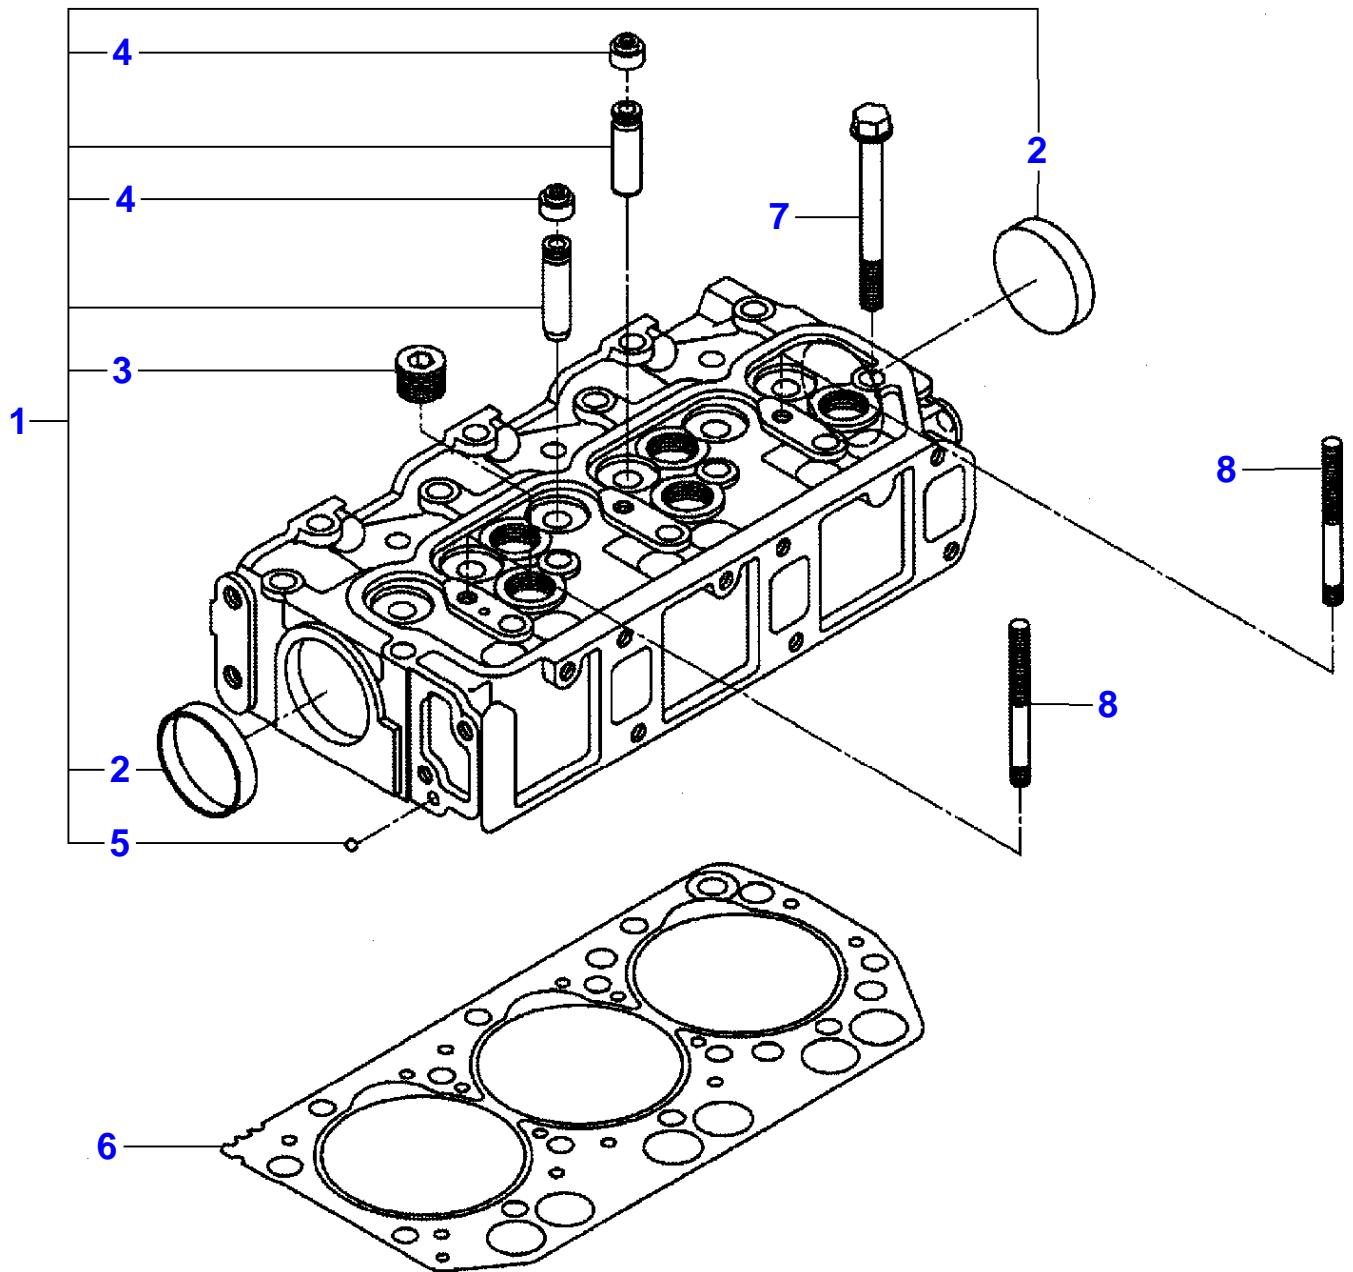

Page Title	Page Number
Engine - Cylinder Head	010-0005
Engine - Cylinder Head Cover	010-0010
Engine - Intake Manifold	010-0015
Engine - Exhaust Manifold	010-0020
Engine - Cylinder Block	010-0025
Engine - Connecting Rod Bearings - Optional	010-0030
Engine - Oil Sump	010-0035
Engine - Timing Gear Housing	010-0040
Engine - Hanger	010-0045
Engine - Rocker Arm	010-0050
Engine - Camshaft	010-0055
Engine - Piston	010-0060
Engine - Piston - Optional	010-0065
Engine - Crankshaft	010-0070
Engine - Oil Pump	010-0075
Engine - Water Pump	010-0080
Engine - Fan	010-0085
Engine - Injection System	010-0090
Engine - Injection System	010-0095
Engine - Injection Pump	010-0100
Engine - Injection Pump	010-0105
Engine - Fuel Pipe	010-0110

3-IS01-014-A

Engine - Cylinder Head

Item	Part Number	Qty	Description
1	4265866M94	1	Cylinder Head
2	3710542M1	2	Cup
3	3707877M2	5	Plug
4	3710256M1	6	Oil Seal
5	3711713M1	1	Ball
6	3606115M1	1	Gasket
7	3710536M1	14	Bolt
8	3607420M1	2	Stud

Engine - Cylinder Head Cover

Item	Part Number	Qty	Description
1	3608540M92	1	Valve Cover
2	3710554M1	1	Rubber
3	3710561M1	1	Cover
4	3710529M1	4	Screw
5	3710188M1	1	Plug
6	3710553M1	1	Gasket
7	3710127M2	2	Nut
8	4266260M1	2	Gasket
9	3710539M1	1	Hose