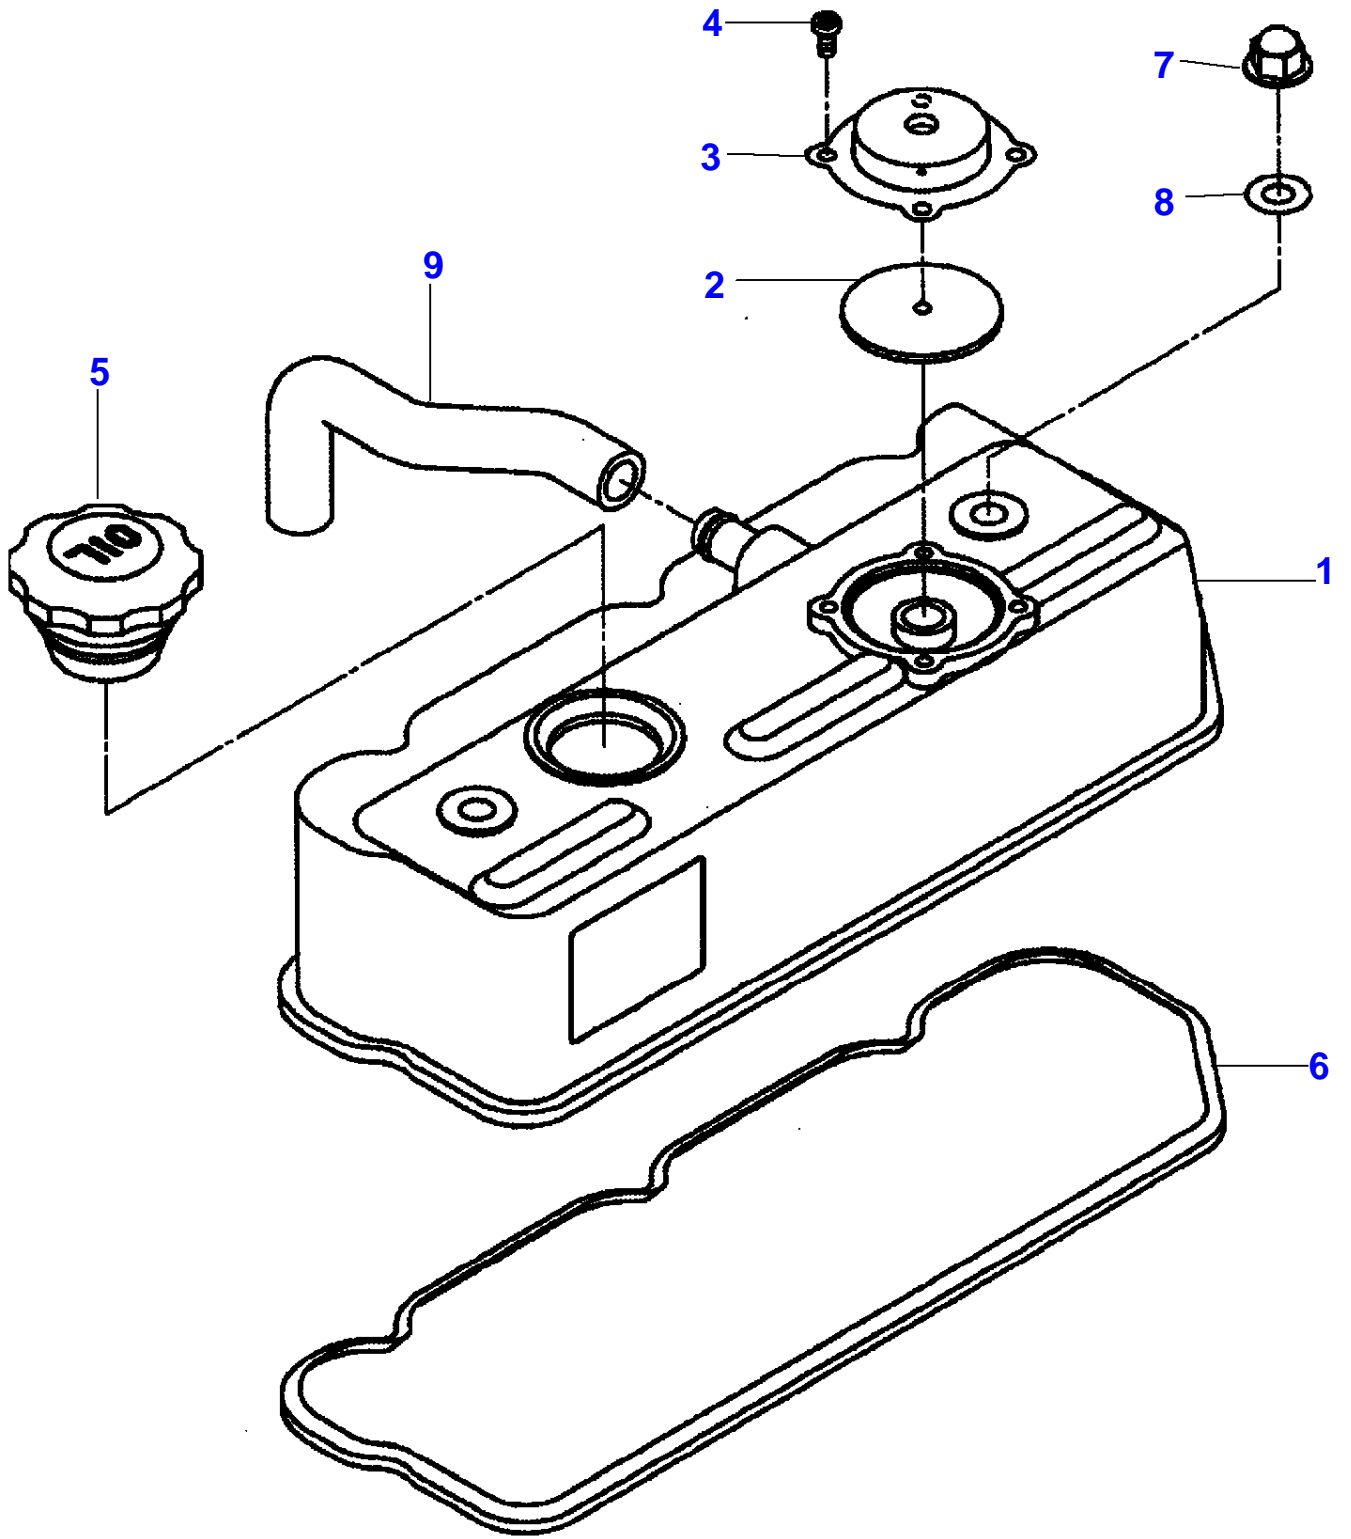

3-IS01-014-A

Engine - Cylinder Head

Item	Part Number	Qty	Description
1	4265866M94	1	Cylinder Head
2	3710542M1	2	Cup
3	3707877M2	5	Plug
4	3710256M1	6	Oil Seal
5	3711713M1	1	Ball
6	3606115M1	1	Gasket
7	3710536M1	14	Bolt
8	3607420M1	2	Stud

Engine - Cylinder Head Cover

Item	Part Number	Qty	Description
1	3608540M92	1	Valve Cover
2	3710554M1	1	Rubber
3	3710561M1	1	Cover
4	3710529M1	4	Screw
5	3710188M1	1	Plug
6	3710553M1	1	Gasket
7	3710127M2	2	Nut
8	4266260M1	2	Gasket
9	3710539M1	1	Hose

3-IS05-024-A

1 — { 2
&
8

Engine - Cylinder Block

Item	Part Number	Qty	Description	Comments
1	4260390M91	1	Cylinder Block	
2	3710537M1	8	Bolt	(1)
3	4265578M1	2	Cup	(1)
4	3710130M2	2	Cup	(1)
5	4265580M1	1	Cup	(1)
6	3710542M1	3	Cup	(1)
7	3704257M1	8	Plug	(1)
8	3711695M3	1	Pin	(1)
9	3710160M1	4	Seal	
10	3710161M1	2	Seal	
11	3710571M91	1	Kit, Bearing	
12	3710572M1	4	Bearing	(11)
13	3710573M1	4	Bearing	(11)
14	3710580M1	2	Bearing Thrust	(11)
15	3710544M2	1	Oil Seal	
16	3710137M2	2	Pin	
17	4266242M1	2	Pin	
18	3757960M1	2	Pin	
19	3706536M1	1	Stud	
20	3704353M1	3	Stud	
21	3754115M1	1	Stud	
22	3758287M1	2	Dowel	
23	3754123M1	1	Pipe,Water	
24	3710284M1	1	Connectors	
25	3710162M2	1	Cover	
26	3710163M1	1	Gasket	
27	4267405M1	4	Bolt	
28	3710411M1	1	Pin	
29	4260452M1	1	Fuel Gauge	
30	4260453M91	1	Guide	
31	3756982M1	1	Cap	
32	3756940M1	1	O Ring	