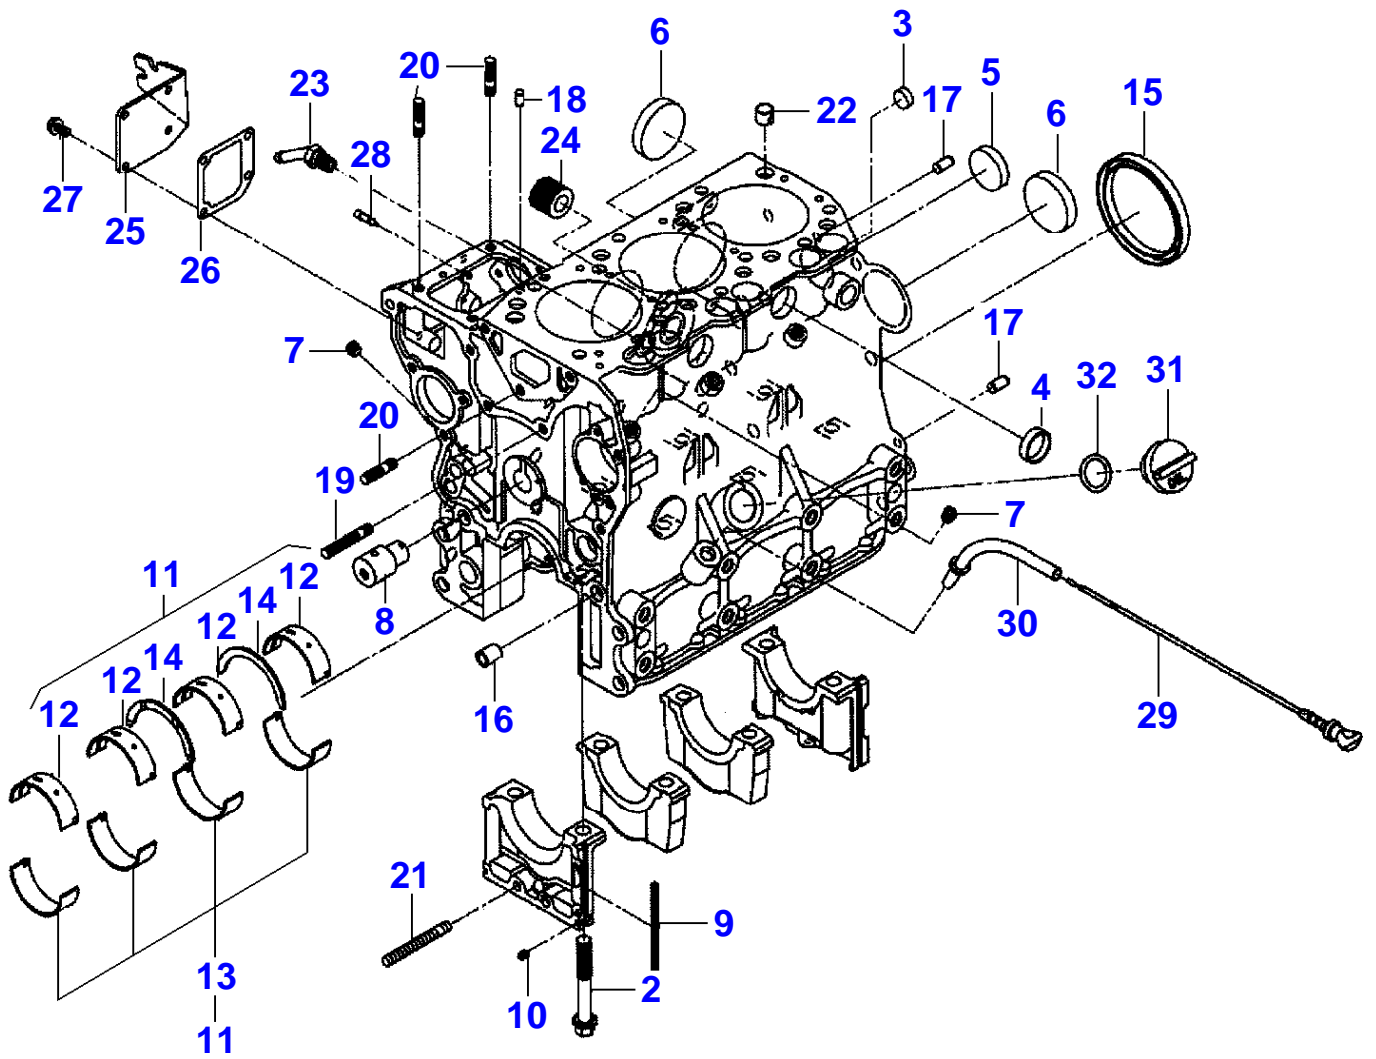

3-IS01-014-A

Engine - Cylinder Head

Item	Part Number	Qty	Description
1	4265866M94	1	Cylinder Head
2	3710542M1	2	Cup
3	3707877M2	5	Plug
4	3710256M1	6	Oil Seal
5	3711713M1	1	Ball
6	3606115M1	1	Gasket
7	3710536M1	14	Bolt
8	3607420M1	2	Stud

Engine - Cylinder Head Cover

Item	Part Number	Qty	Description
1	3608540M92	1	Valve Cover
2	3710554M1	1	Rubber
3	3710561M1	1	Cover
4	3710529M1	4	Screw
5	3710188M1	1	Plug
6	3710553M1	1	Gasket
7	3710127M2	2	Nut
8	4266260M1	2	Gasket
9	3710539M1	1	Hose

3-IS03-011-A

Item	Part Number	Qty	Description
1	3710647M91	1	Intake Manifold
2	3710649M1	1	Gasket
3	4267568M1	6	Bolt

3-IS04-013-A

Item	Part Number	Qty	Description
1	3710651M1	1	Manifold
2	3710652M1	1	Gasket
3	3702273M1	6	Bolt

3-IS05-024-A

1 — { 2
&
8

Engine - Cylinder Block

Item	Part Number	Qty	Description	Comments
1	4260390M91	1	Cylinder Block	
2	3710537M1	8	Bolt	(1)
3	4265578M1	2	Cup	(1)
4	3710130M2	2	Cup	(1)
5	4265580M1	1	Cup	(1)
6	3710542M1	3	Cup	(1)
7	3704257M1	8	Plug	(1)
8	3711695M3	1	Pin	(1)
9	3710160M1	4	Seal	
10	3710161M1	2	Seal	
11	3710571M91	1	Kit, Bearing	
12	3710572M1	4	Bearing	(11)
13	3710573M1	4	Bearing	(11)
14	3710580M1	2	Bearing Thrust	(11)
15	3710544M2	1	Oil Seal	
16	3710137M2	2	Pin	
17	4266242M1	2	Pin	
18	3757960M1	2	Pin	
19	3706536M1	1	Stud	
20	3704353M1	3	Stud	
21	3754115M1	1	Stud	
22	3758287M1	2	Dowel	
23	3754123M1	1	Pipe,Water	
24	3710284M1	1	Connectors	
25	3710162M2	1	Cover	
26	3710163M1	1	Gasket	
27	4267405M1	4	Bolt	
28	3710411M1	1	Pin	
29	4260452M1	1	Fuel Gauge	
30	4260453M91	1	Guide	
31	3756982M1	1	Cap	
32	3756940M1	1	O Ring	