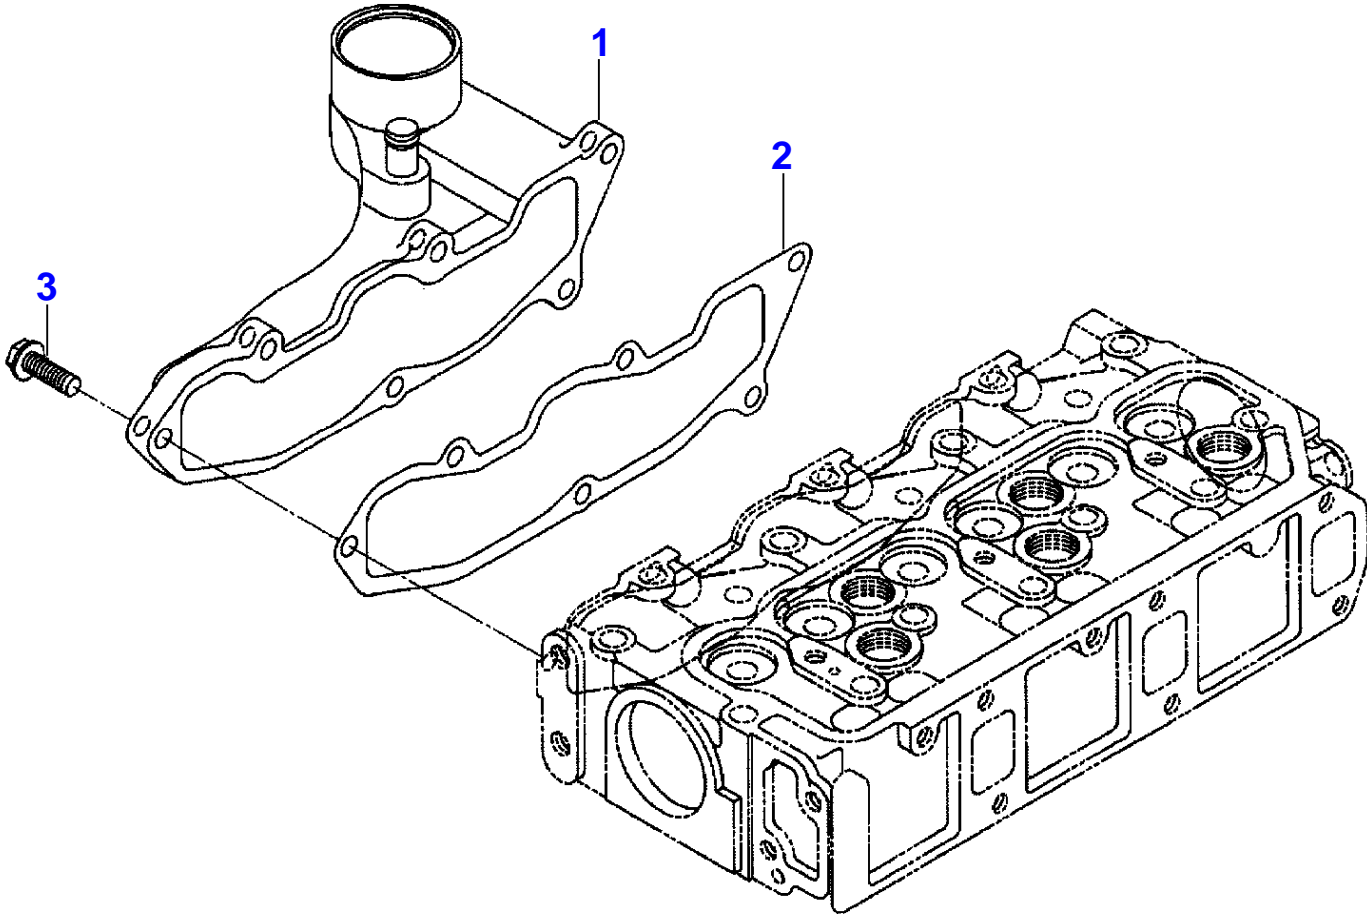

3-IS03-011-A

Item	Part Number	Qty	Description
1	3710647M91	1	Intake Manifold
2	3710649M1	1	Gasket
3	4267568M1	6	Bolt