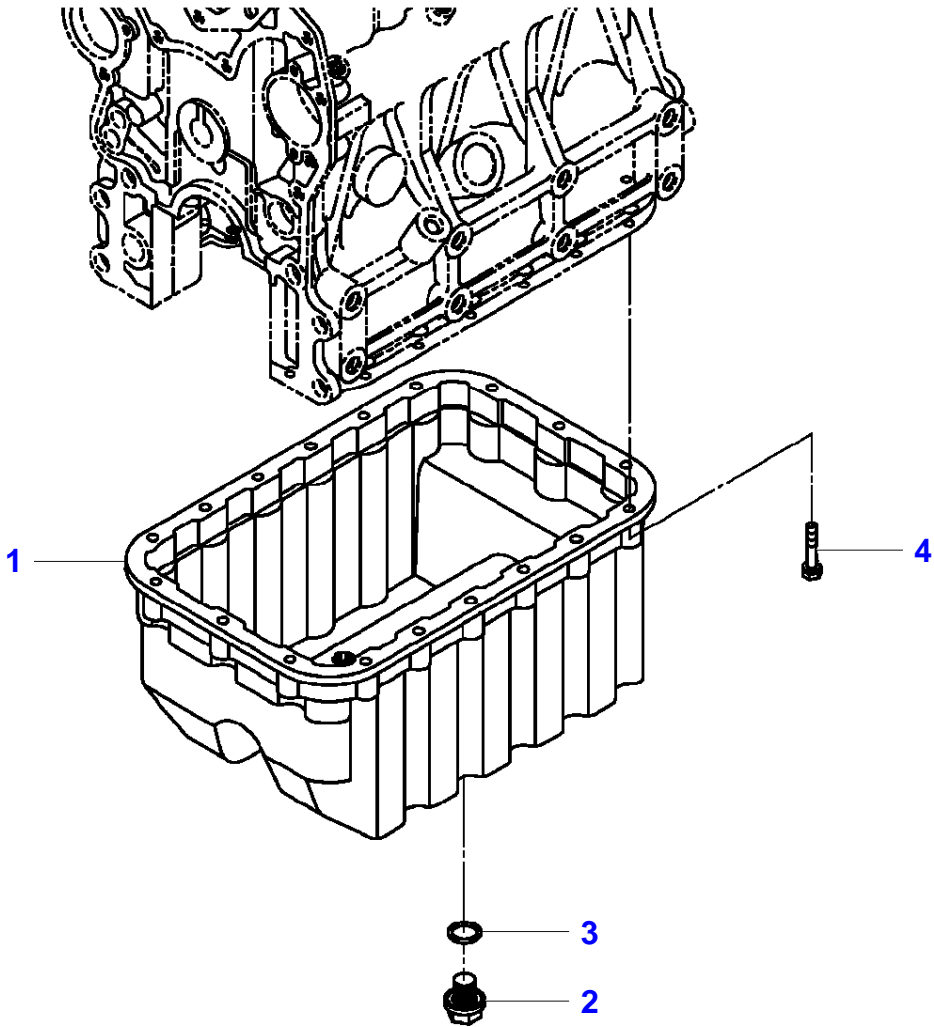

I-IS07-002-A

Engine - Oil Sump

Item	Part Number	Qty	Description	Comments
1	3756979M1	1	Oil Sump	
2	3607358M2	2	Plug	M14X1.5
3	3707793M1	2	O Ring	
4	3704335M1	18	Bolt	M6X35